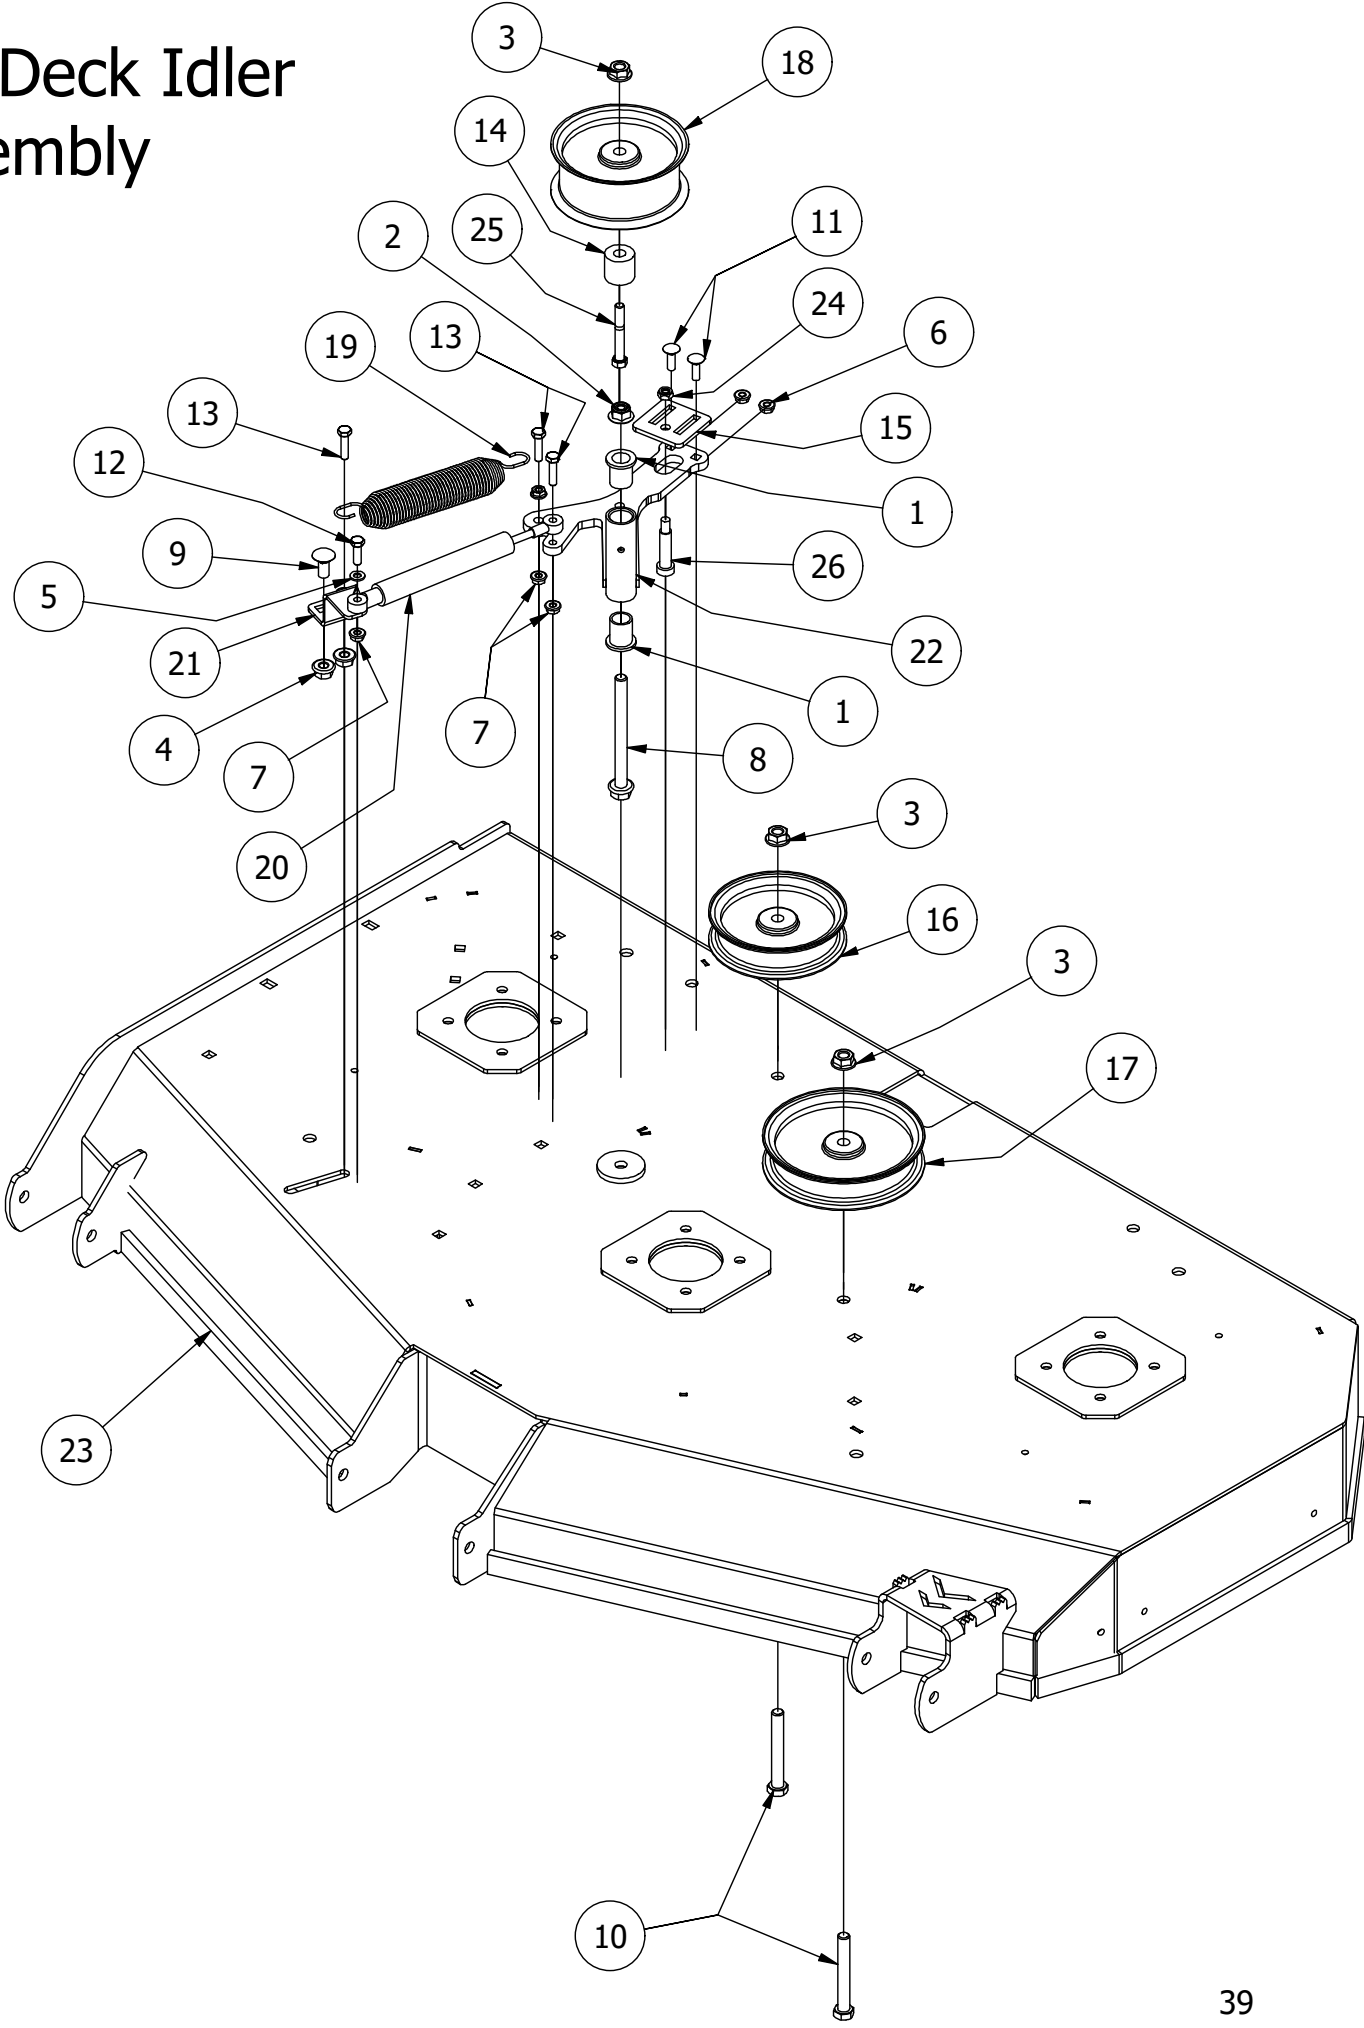

54" Deck Idler Assembly

54" Deck Idler Assembly

ITEM	QTY	PART NUMBER	DESCRIPTION
1	2	410-0007-00	3/4" ID X 15/16" OD X 1-1/8" LENGTH FLANGE BUSHING
2	1	413-0002-00	1/2-13 NYLON INSERT FLANGE LOCKNUT ZC YELLOW
3	3	413-0005-00	1/2-13 HEX FLANGE NUT W/SERR ZINC YELLOW
4	1	413-0011-00	7/16-14 HEX FLANGE NUT W/SERR ZINC YELLOW
5	1	413-0016-00	.312 ID X .625 OD X .062 THK THRUST BEARING OIL-IMPREG BRNZ
6	2	413-0022-00	5/16-18 HEX FLANGE NUT W/SERR ZINC YELLOW
7	4	413-0027-00	5/16-18 NYLON INSERT FLANGE LOCKNUT ZC YELLOW
8	1	418-0009-00	1/2-13 X 5-1/2 HEX FLANGE BOLT GR 8 ZY
9	1	418-0017-00	7/16-14 X 1 CARRIAGE BOLT ZINC
10	2	418-0021-00	1/2-13 X 3-3/4 HEX C/S GR 5 ZINC
11	2	418-0060-00	5/16-18 X 1 CARRIAGE BOLT ZINC YELLOW
12	1	418-0108-00	5/16 x1 Hex C/S (GR8) ZC/Yel
13	3	418-0109-00	5/16- 18 x 1 1/4 Hex C/S (GR.8) ZC/Yel
14	1	425-0031-00	Stand On Mower Deck Idler Spacer
15	1	426-0478-03	Stand On Deck Idler Pulley Belt Retainer Bracket
16	1	433-0013-00	5-3/4" Idler Pulley, 7/16" Spacer Assembly
17	1	433-0015-00	6-3/4" Idler Pulley, 15/16" Spacer Assembly
18	1	433-0020-00	Stand on 5.75" OD 2.345" tall Deck Idler Pulley
19	1	434-0007-00	2019 Mower Deck Spring
20	1	434-0009-00	Idler Gas Spring
21	1	439-0685-03	Stand On Deck Belt Idler Dampener Mounting Bracket
22	1	490-0431-03	Stand On Deck Idler Assembly
23	1	490-0446-03	54" Stand On Deck Assembly
24	1	613-2004-00	3/8"-16 Nyloc Jam Nut
25	1	618-2078-00	3/8-16 x 2-3/4 Hex C/S GR2 Zinc
26	1	618-6064-00	1/2"-20x1-3/4" Shoulder Bolt