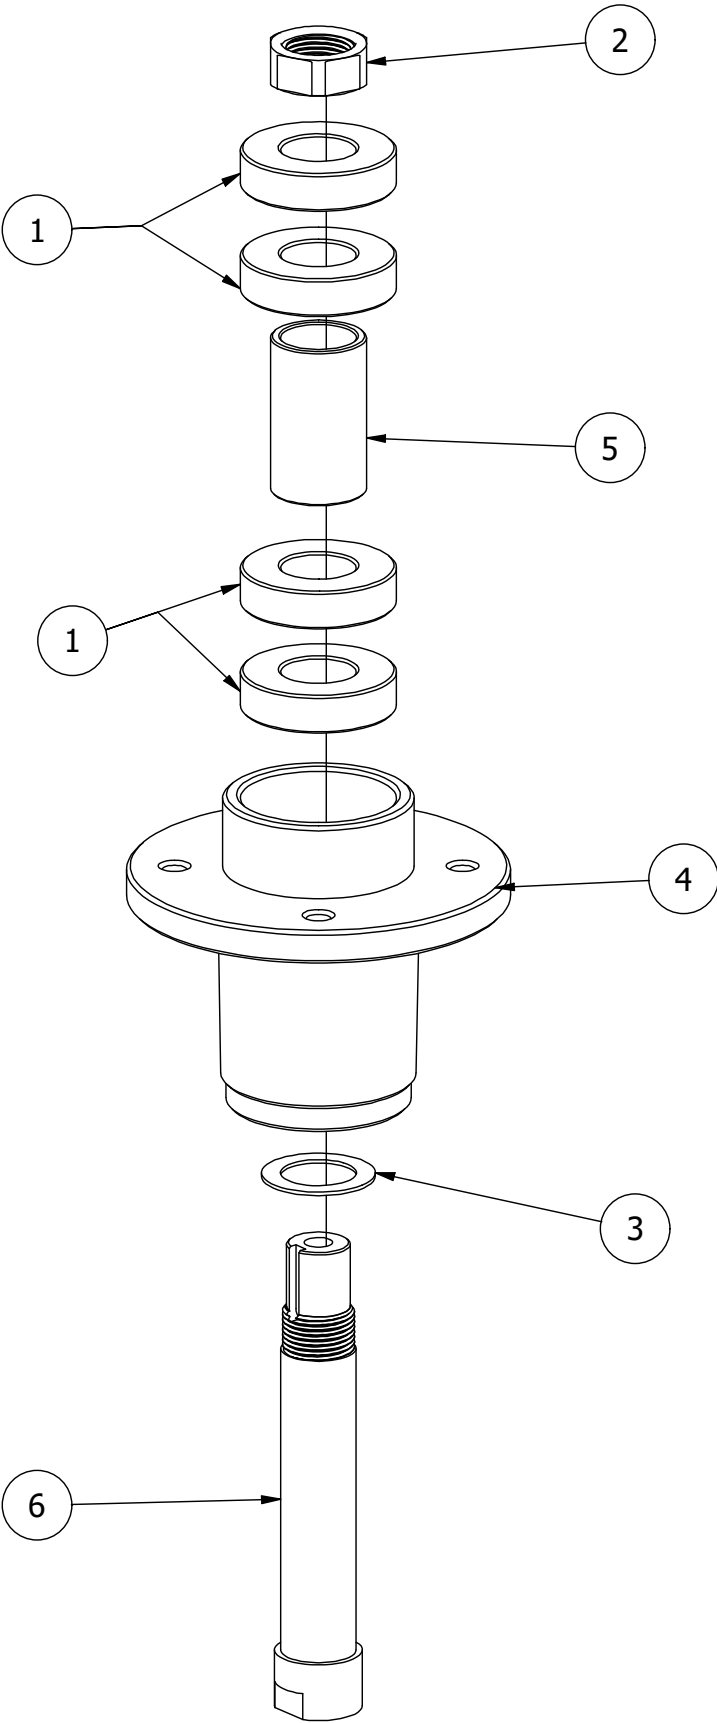

Spindle Assembly

Spindle Assembly			
ITEM	QTY	PART NUMBER	DESCRIPTION
1	4	410-0003-00	Spindle Bearing
2	1	437-0013-00	Mower Deck Spindle Nut for 437-0004-00 and 437-0005-00
3	1	437-0014-00	Mower Deck Spindle Dust Cup
4	1	4370027-1	Stand On Mower Deck Spindle Housing
5	1	4370027-2	Deck Spindle Spacer for 437-0027-00
6	1	4370027-3	Deck Spindle Shaft for 437-0027-00