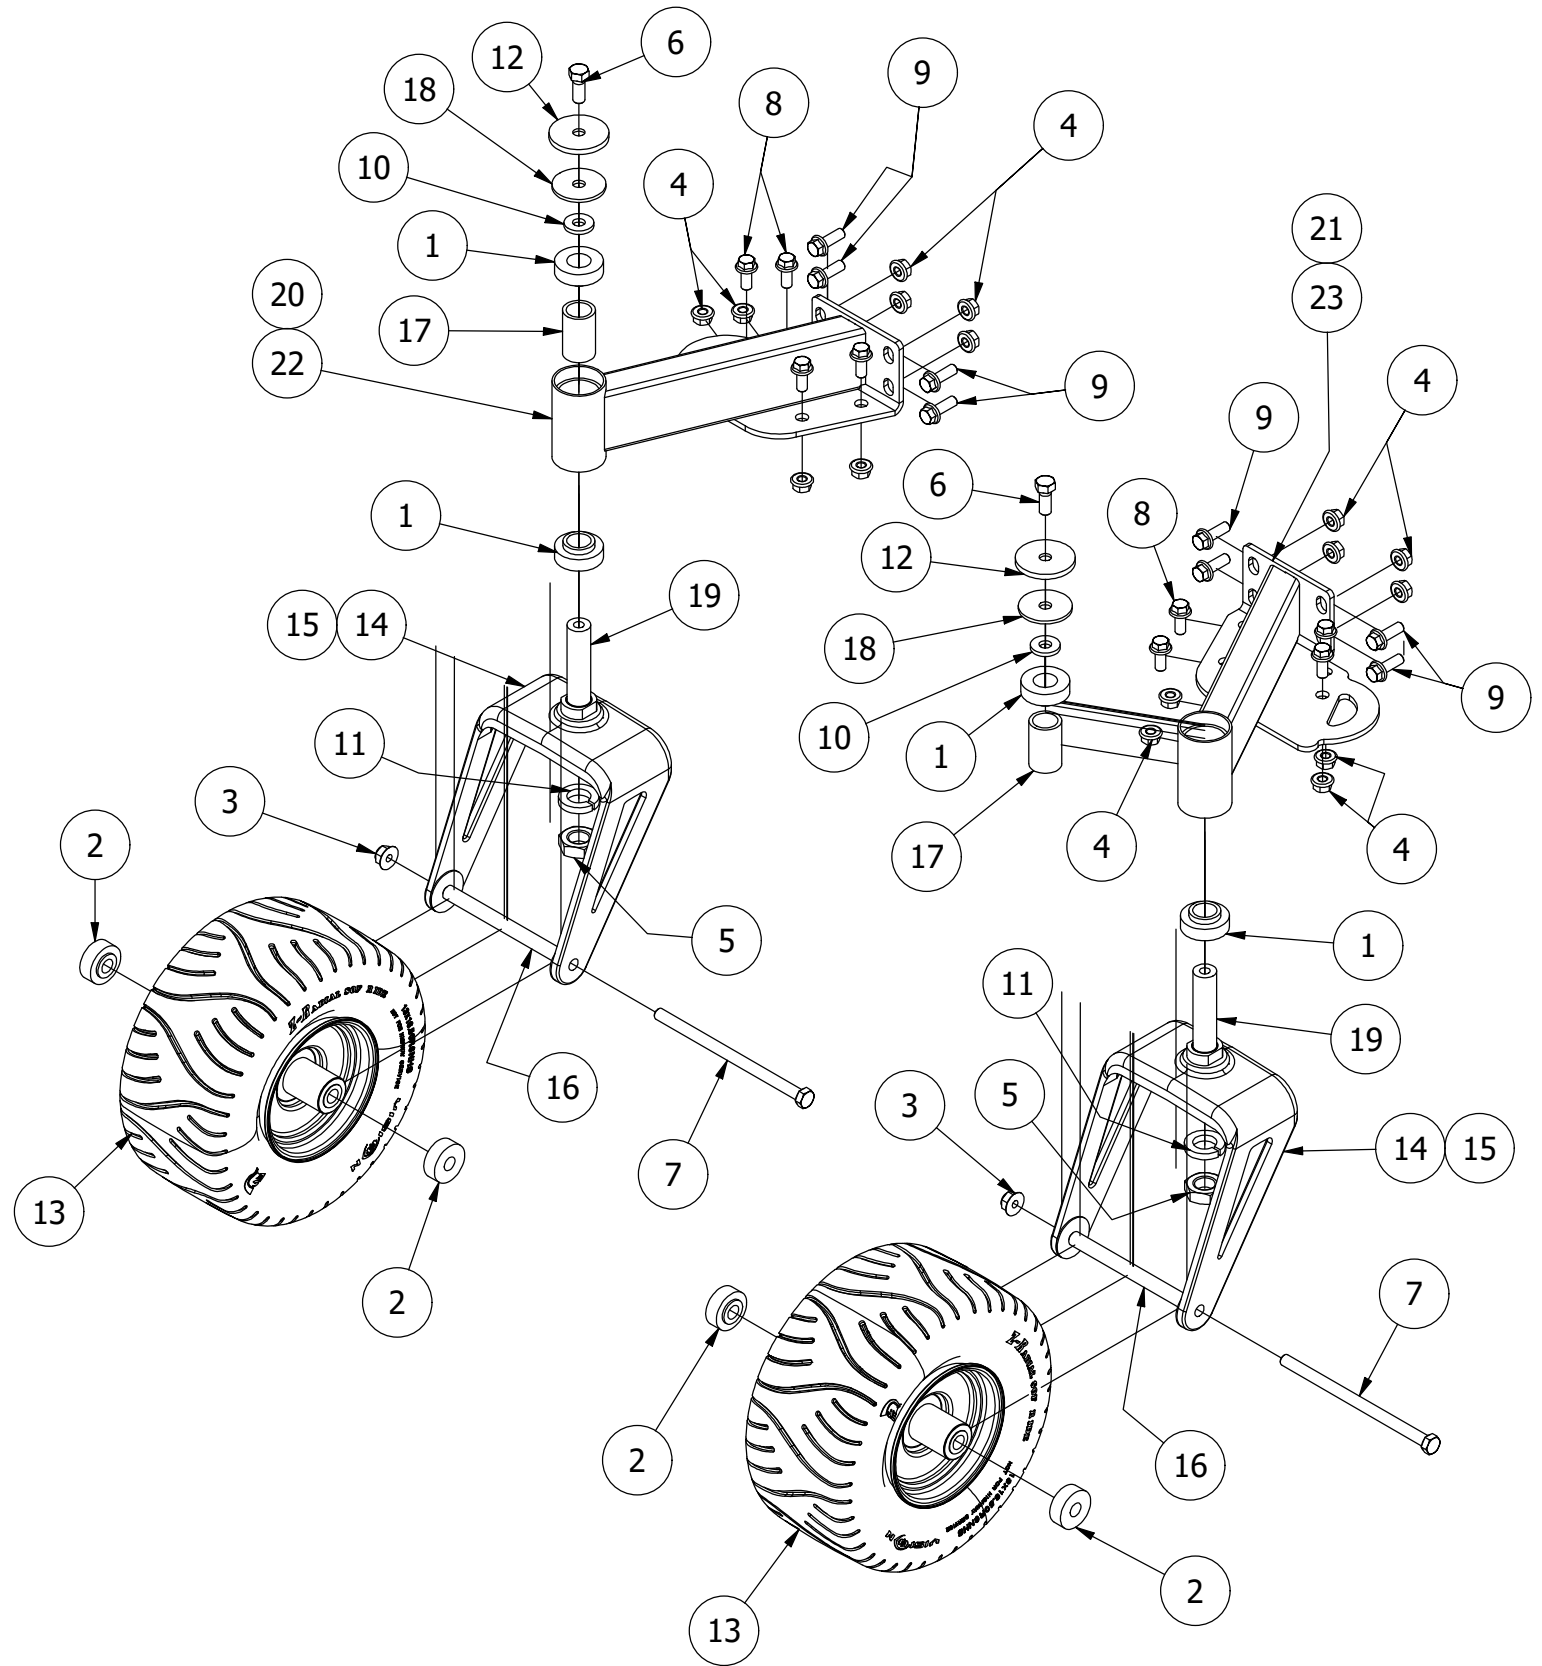

Front Forks Assembly

PARTS LIST			
ITEM	QTY	PART NUMBER	DESCRIPTION
1	4	410-0006-00	1" INSERT BEARING
2	4	410-0014-00	Mower Caster Wheel Bearing
3	2	413-0002-00	1/2-13 NYLON INSERT FLANGE LOCKNUT ZC YELLOW
4	16	413-0011-00	7/16-14 HEX FLANGE NUT W/SERR ZINC YELLOW
5	2	413-0063-00	1"-8 FIN HEX JAM NUT ZC
6	2	418-0002-00	1/2-20 X 1-1/4 HEX FLANGE BOLT GR 8 ZC YELLOW
7	2	418-0003-00	1/2-13 X 8-1/2 HEX C/S GR 5 ZINC YELLOW
8	8	418-0099-00	7/16-14 X 1 HEX FLANGE BOLT (GR.8) ZC/YEL
9	8	418-0266-00	7/16-14 X 1 1/4 HEX FLANGE BOLT (GR.8) ZC/YEL
10	2	419-0003-00	1/2 FENDER WASHER 1-1/4" OD ZINC
11	2	419-0024-00	1" L/W MED SPLIT ZC
12	2	419-0025-00	Front Fork Caster Top Washer
13	2	422-0042-00	Spartan Radial Tire Wheel Assembly 2018
14	2	423-0001-03	RT&SRT Caster Wheel Fork 2018
15	2	423-0001-KT	RT and SRT Caster Wheel Fork Kit
16	2	425-0010-00	Mower Caster Fork Wheel Spacer
17	2	425-0011-00	Caster Fork Shaft Bearing Spacer
18	2	426-0006-03	Mower Caster Shaft Washer
19	2	437-0019-00	RT&SRT Mower Caster Wheel Shaft 2018
20	1	490-0436-03	Stand On Right Caster Support Assembly (61)
21	1	490-0437-03	Stand On Left Caster Support Assembly (61)
22	1	490-0439-03	Stand On Right Caster Support Assembly(54)
23	1	490-0442-03	Stand On Left Caster Support Weldment (54)