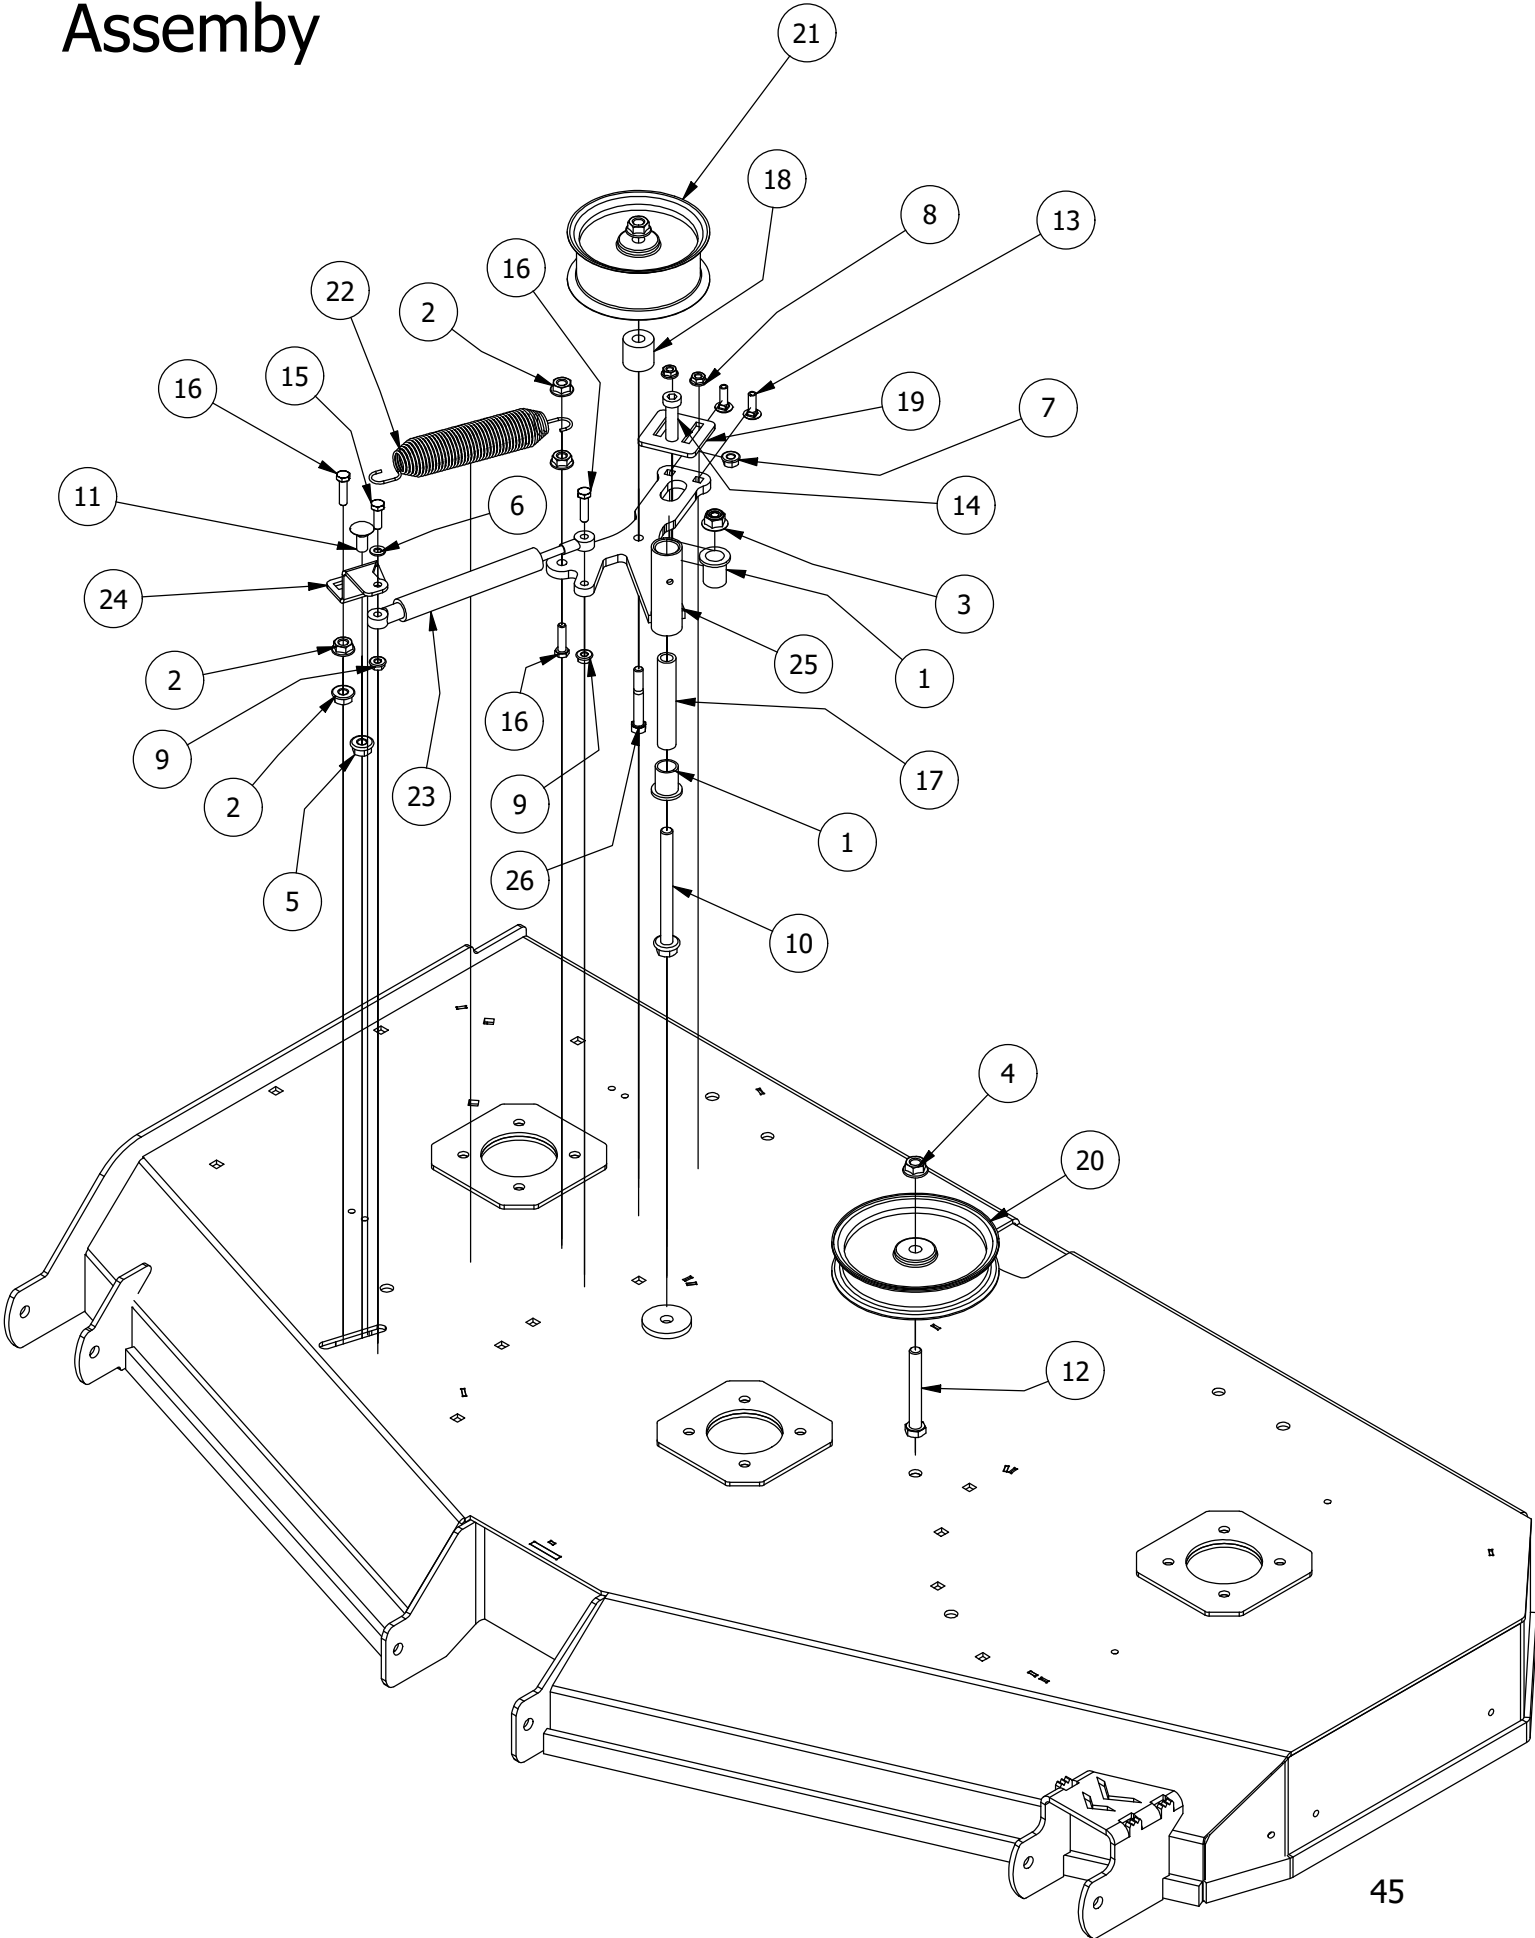

61" Deck Idler Assembly

61" Deck Idler Assembly			
ITEM	QTY	PART NUMBER	DESCRIPTION
1	2	410-0007-00	3/4" ID X 15/16" OD X 1-1/8" LENGTH FLANGE BUSHING
2	4	413-0001-00	7/16-14 HEX FLANGE NUT W/SERR ZINC
3	1	413-0002-00	1/2-13 NYLON INSERT FLANGE LOCKNUT ZC YELLOW
4	2	413-0005-00	1/2-13 HEX FLANGE NUT W/SERR ZINC YELLOW
5	1	413-0011-00	7/16-14 HEX FLANGE NUT W/SERR ZINC YELLOW
6	1	413-0016-00	.312 ID X .625 OD X .062 THK THRUST BEARING OIL-IMPREG BRNZ
7	1	413-0020-00	3/8-16 HEX FLANGE NUT W/SERR ZINC YELLOW
8	2	413-0022-00	5/16-18 HEX FLANGE NUT W/SERR ZINC YELLOW
9	2	413-0027-00	5/16-18 NYLON INSERT FLANGE LOCKNUT ZC YELLOW
10	1	418-0009-00	1/2-13 X 5-1/2 HEX FLANGE BOLT GR 8 ZY
11	1	418-0017-00	7/16-14 X 1 CARRIAGE BOLT ZINC
12	1	418-0021-00	1/2-13 X 3-3/4 HEX C/S GR 5 ZINC
13	2	418-0060-00	5/16-18 X 1 CARRIAGE BOLT ZINC YELLOW
14	1	418-0106-00	1/2"-20x1-3/4" Shoulder Bolt
15	1	418-0108-00	5/16 x1 Hex C/S (GR8) ZC/Yel
16	3	418-0109-00	5/16- 18 x 1 1/4 Hex C/S (GR.8) ZC/Yel
17	1	425-0006-00	Mower Inner Idler Spacer
18	1	425-0031-00	Stand On Mower Deck Idler Spacer
19	1	426-0478-03	Stand On Deck Idler Pulley Belt Retainer Bracket
20	1	433-0015-00	6-3/4" Idler Pulley, 15/16" Spacer Assembly
21	1	433-0020-00	Stand on 5.75" OD 2.345" tall Deck Idler Pulley
22	1	434-0007-00	2019 Mower Deck Spring
23	1	434-0009-00	Idler Gas Spring
24	1	439-0685-03	Stand On Deck Belt Idler Dampener Mounting Bracket
25	1	490-0431-03	Stand On Deck Idler Assembly
26	1	618-2078-00	3/8-16 x 2-3/4 Hex C/S GR2 Zinc