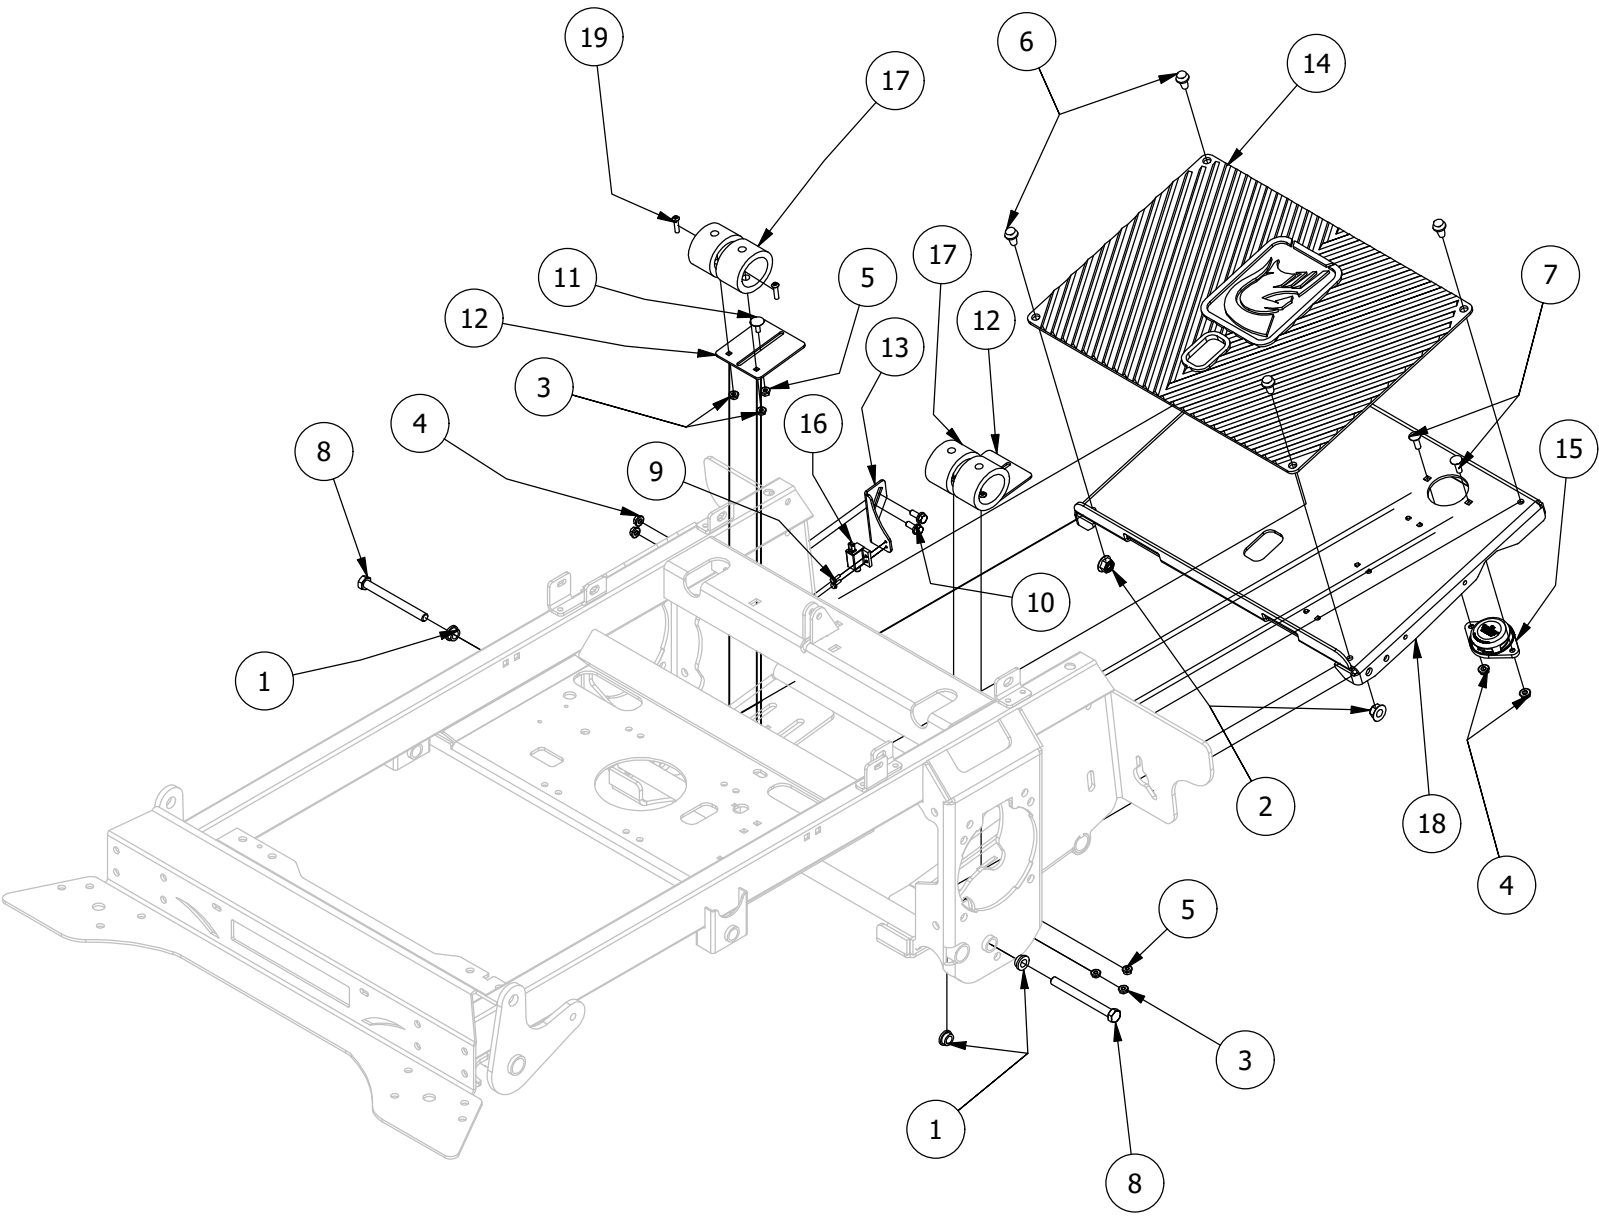

Foot Plate Assembly

Foot Plate Assembly

ITEM	QTY	PART NUMBER	DESCRIPTION
1	4	410-0009-00	1/2" ID X 3/4" OD X 3/8" LENGTH FLANGE BUSHING
2	2	413-0002-00	1/2-13 NYLON INSERT FLANGE NUT ZINC YELLOW
3	4	413-0012-00	1/4-20 HEX FLANGE NUT W/SERRATIONS ZC YELLOW
4	4	413-0022-00	5/16-18 HEX FLANGE NUT W/SERR ZINC YELLOW
5	2	413-0026-00	1/4-20 NYLON INSERT FLANGE L/NUT ZINC
6	4	414-0002-00	8MM PUSH TYPE RETAINER NYLON BLACK
7	2	418-0010-00	5/16-18 X 1 CARRIAGE BOLT ZC/YEL
8	2	418-0016-00	1/2-13 X 5 HEX C/S GR 2 ZINC YELLOW
9	2	418-0032-00	8-32 X 1/2 IND. HWH SLOT TYPE F TCS ZINC
10	2	418-0048-00	5/16-18 X 3/4 HEX FLANGE BOLT GR 8 ZC YELLOW
11	2	418-0052-00	1/4-20 X 3/4 CARRIAGE BOLT ZINC
12	2	426-0477-03	Stand On Seat Suspension Elastomer plate
13	1	439-0672-03	Stand On Footplate Safety Switch Bracket
14	1	481-0006-00	2017 Mower Logo Floor Mat
15	1	486-0036-00	Stand-On Mower Foot Plate Plunger Switch
16	1	486-0050-00	Mower Seat Switch
17	4	487-0012-00	Stand-On Platform Radial Bumper
18	1	490-0461-03	Stand On Footplate Assembly
19	4	618-2037-50	1/4-20 X1 Button Socket C/S Black