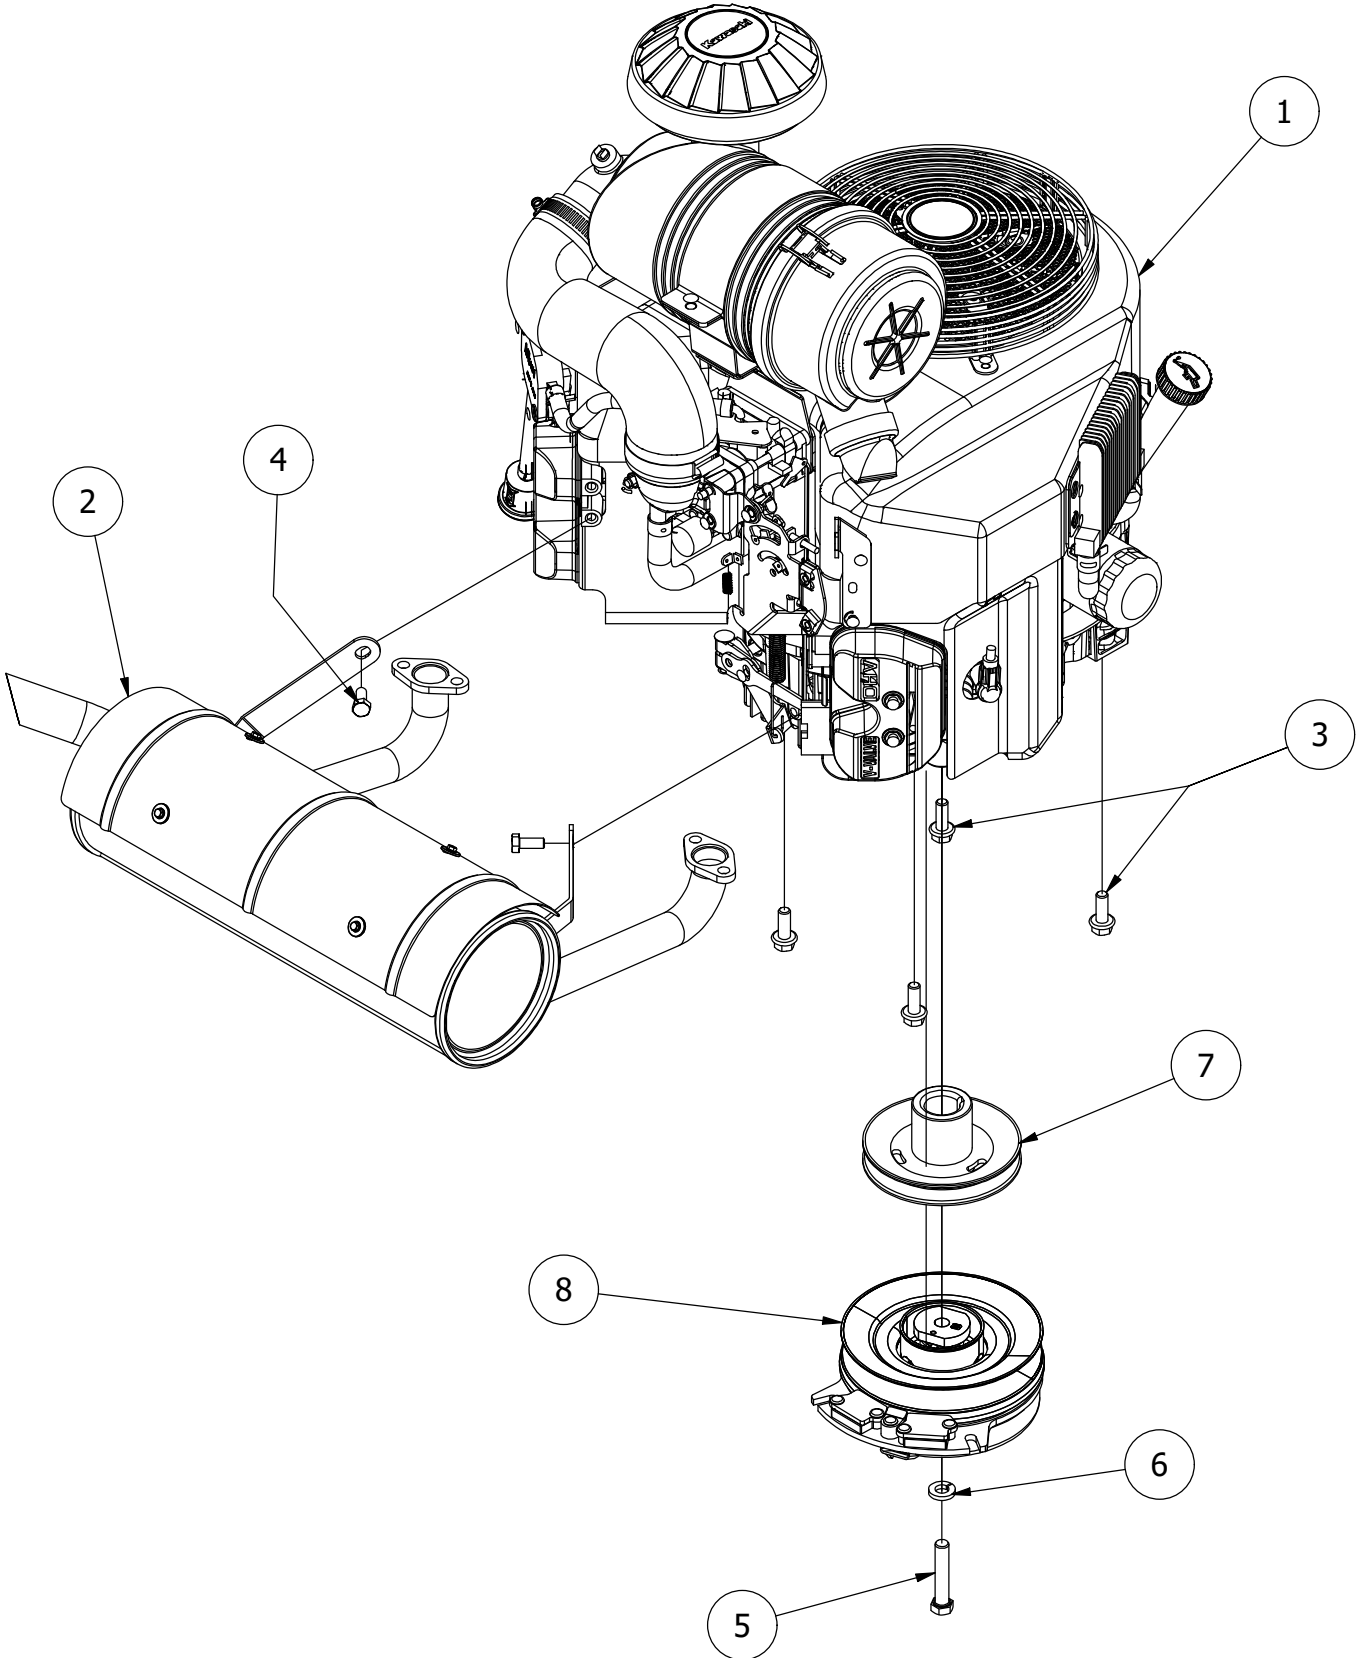

Kawasaki FX801V Engine Assembly

Kawasaki FX801V Engine Assembly			
ITEM	QTY	PART NUMBER	DESCRIPTION
1	1	415-0089-00	Kawasaki FX801V Engine
2	1	415-0091-00	Exhaust for Kaw850/801 Stand-on
3	4	418-0023-00	3/8-16 X 1-1/8 IND HWH W/SERR TRI LOB ZY
4	2	418-0065-00	M8-1.25X20MM HEX FLANGE BOLT BLACK
5	1	418-0223-00	TTQ Clutch Bolt
6	1	419-0005-00	7/16 SPLIT LOCKWASHER GR 8 ZC YELLOW
7	1	433-0001-60	Stand On Drive Pulley, A Belt
8	1	470-0010-00	Stand-On Mower Warner Clutch