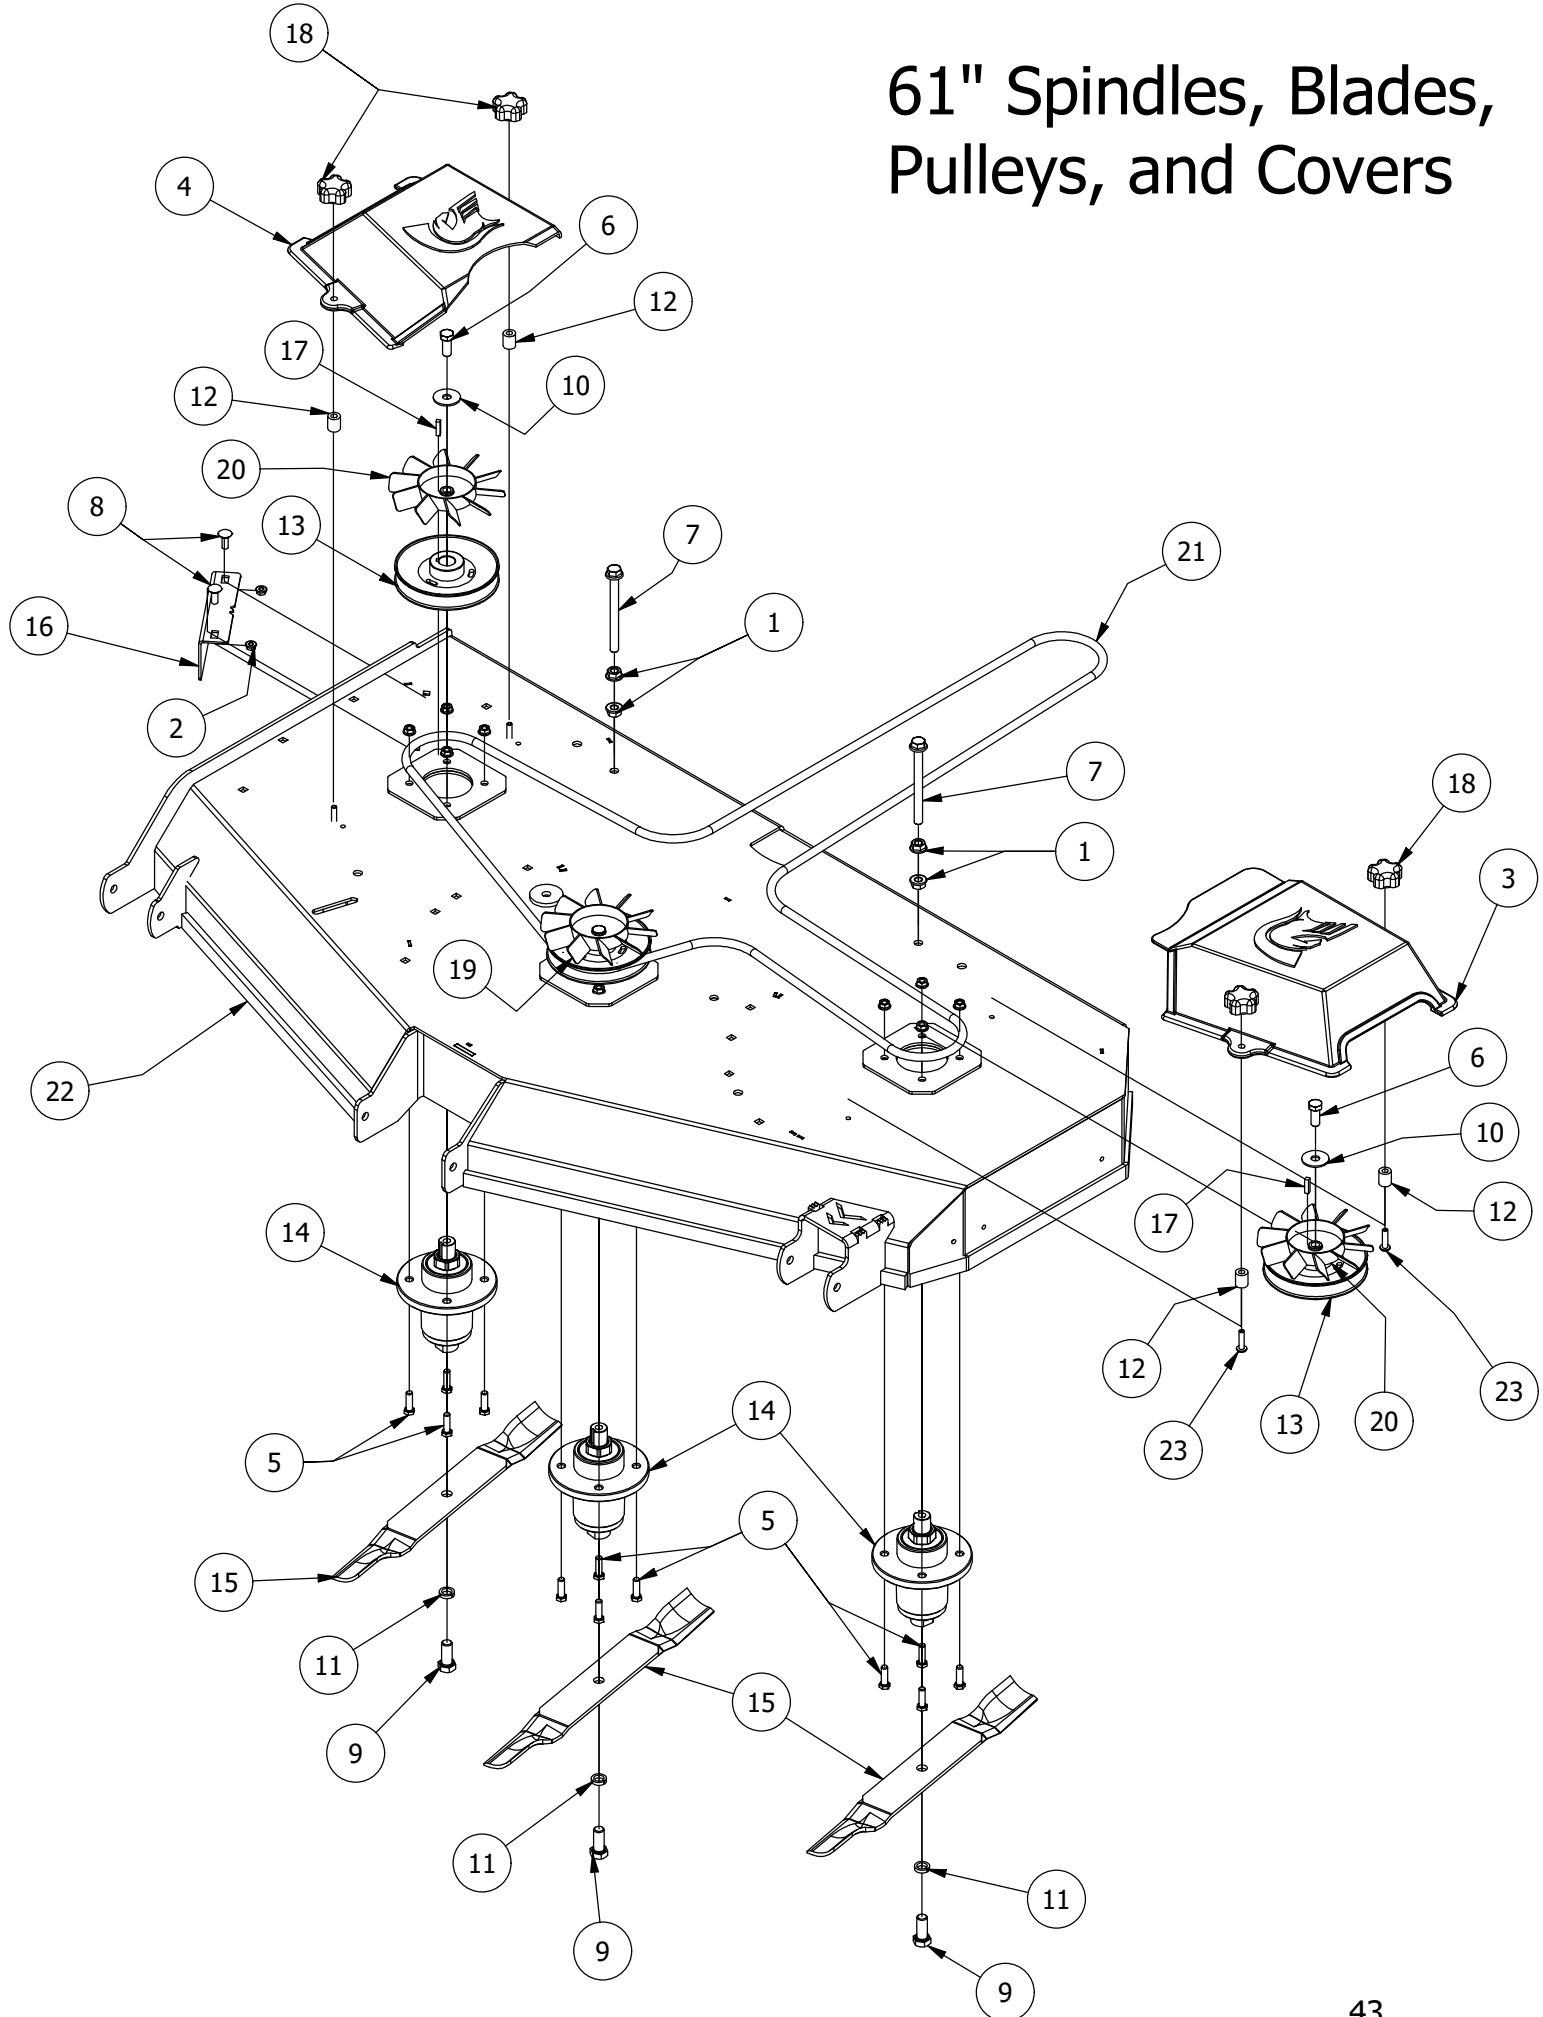

61" Spindles, Blades, Pulleys, and Covers

61" Spindles, Blades, Pulleys, and Covers

ITEM	QTY	PART NUMBER	DESCRIPTION
1	4	413-0005-00	1/2-13 HEX FLANGE NUT W/SERR ZINC YELLOW
2	2	413-0022-00	5/16-18 HEX FLANGE NUT W/SERR ZINC YELLOW
3	1	414-0021-00	Left Pulley Cover 61" RZ/RT/SRT, 72" RT/SRT
4	1	414-0033-00	Right Pulley Cover 61" Stand on
5	12	418-0005-00	3/8-16 x 1-1/4 Hex Bolt GR5
6	3	418-0006-00	1/2-20 X 1-1/4 HEX C/S GR 5 ZINC
7	2	418-0009-00	1/2-13 X 5-1/2 HEX FLANGE BOLT GR 8 ZY
8	2	418-0045-00	3/8-16 X 1 Carriage Bolt Zinc Yellow
9	3	418-0078-00	5/8-11 X 1-1/2 HEX C/S GR 8 ZC YELLOW
10	3	419-0001-00	1/2" X 1-5/8 BELLEVILLE CUP WASHER ZINC YELLOW
11	3	419-0004-00	5/8 SPLIT LOCKWASHER ZINC
12	4	425-0029-00	Stand On Pulley Cover Spacer
13	3	433-0003-00	Deck Pulley 61"
14	3	437-0027-00	Stand-On Mower Deck Spindle
15	3	438-0002-00	61" Mower Deck Blade
16	1	439-0398-03	2020 RT&SRT/RZ 61 Deck wiper Brkt
17	3	442-0001-00	1/4 X 1 SQUARE KEY STOCK
18	4	445-0005-00	5/16-18 5-LOBE (STAR) FEMALE SOFT TOUCH KNOB (1.90 DIA) BLK
19	1	450-0063-00	Stand-On Center Pulley Fan
20	2	450-0064-00	Stand-On Pulley Fan
21	1	461-0018-00	Stand-On Mower 61" Deck Belt
22	1	490-0456-03	61" Stand On Deck Assembly
23	4	618-1008-00	5/16-18 x 1-1/4 Pan Torx Tri Lob Zinc