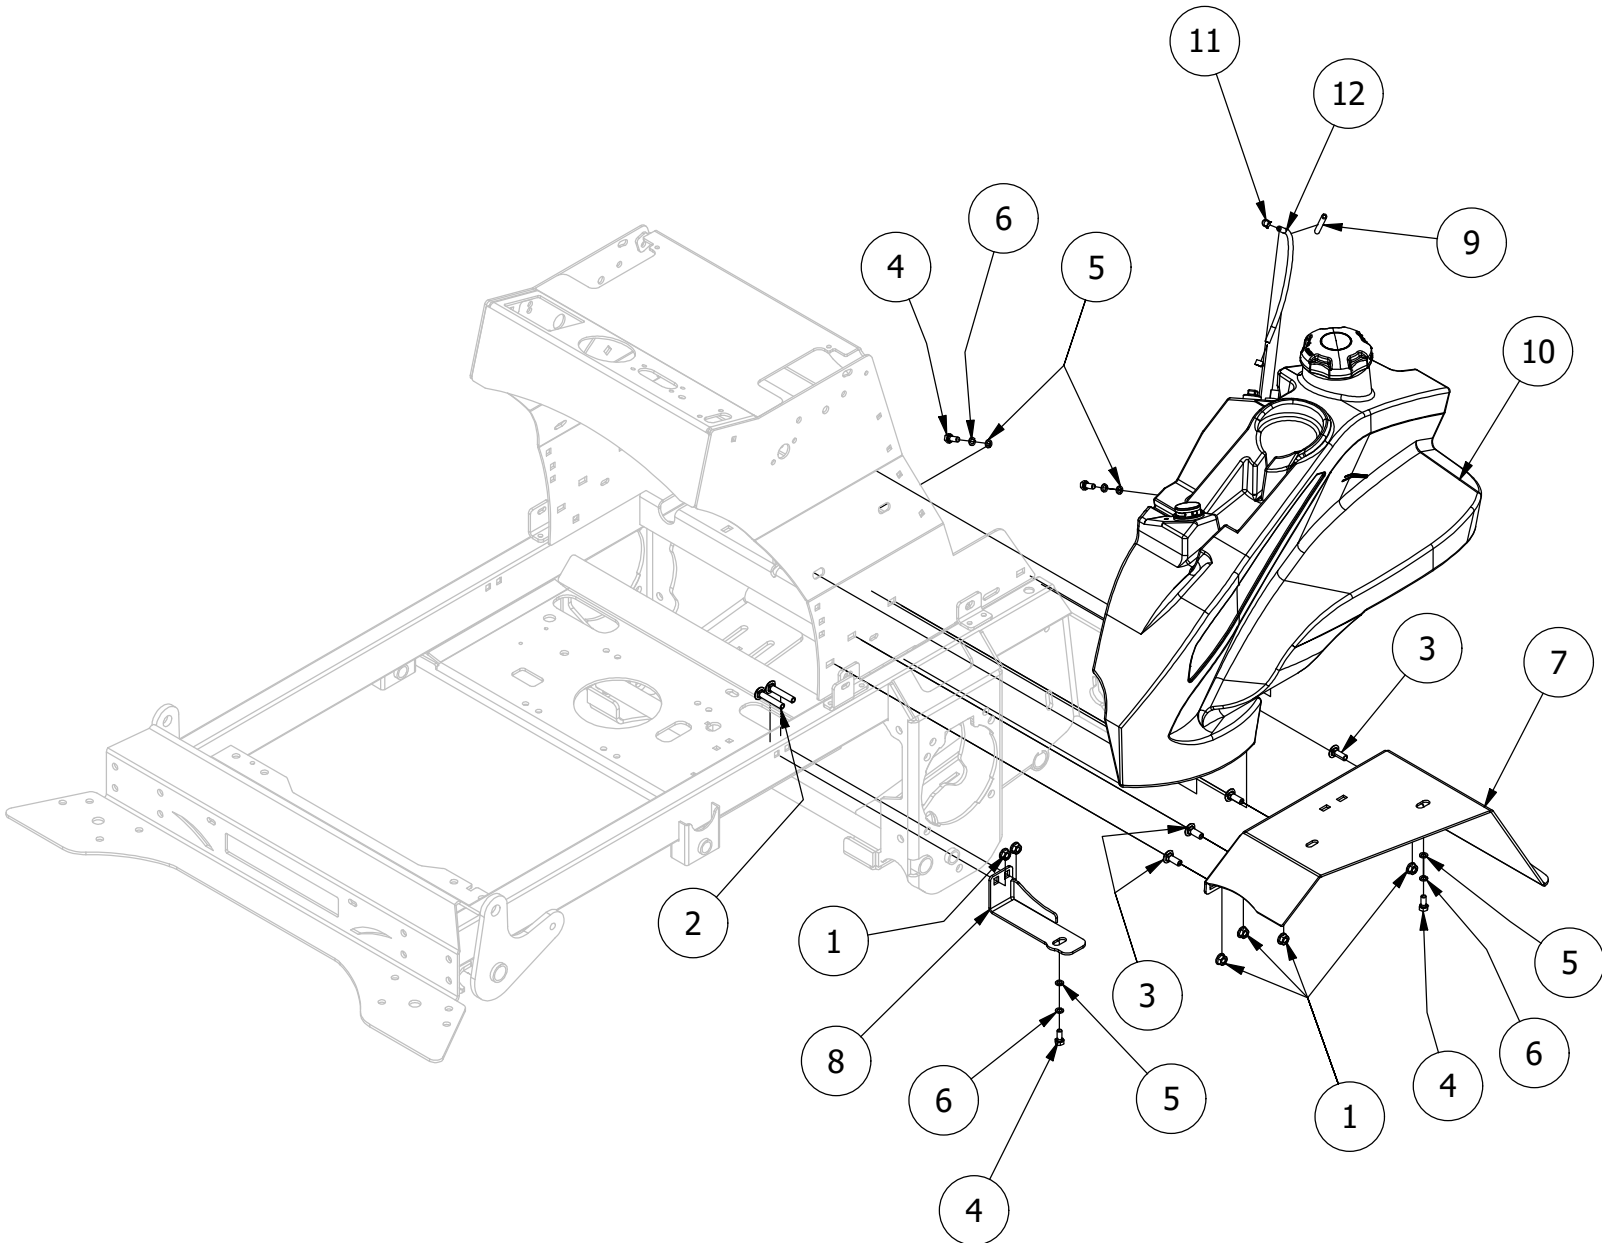

Left Gas Tank Assembly

Left Gas Tank Assembly			
ITEM	QTY	PART NUMBER	DESCRIPTION
1	6	413-0020-00	3/8-16 HEX FLANGE NUT W/SERR ZINC YELLOW
2	2	418-0033-00	3/8-16 X 2 CARRIAGE BOLT ZINC
3	4	418-0045-00	3/8-16 X 1 Carriage Bolt Zinc Yellow
4	4	418-0054-00	5/16-18 X 3/4 HEX C/S ZINC
5	4	419-0007-00	5/16 Flat Washer
6	4	419-0009-00	5/16 SPLIT LOCKWASHER ZINC
7	1	439-0652-03	Stand On Fender Left Side
8	1	439-0677-03	Stand On Fuel Tank Bracket Left Side
9	1	451-0002-00	Mower Fuel Tank Black 3/16" Vent Tube
10	1	467-0027-00	Stand On Left Side Gas Tank Assembly
11	2	472-0004-00	1/2" (#8) Hose Clamp
12	1	751-1014-00	1/4 Fuel Line - Low Perm