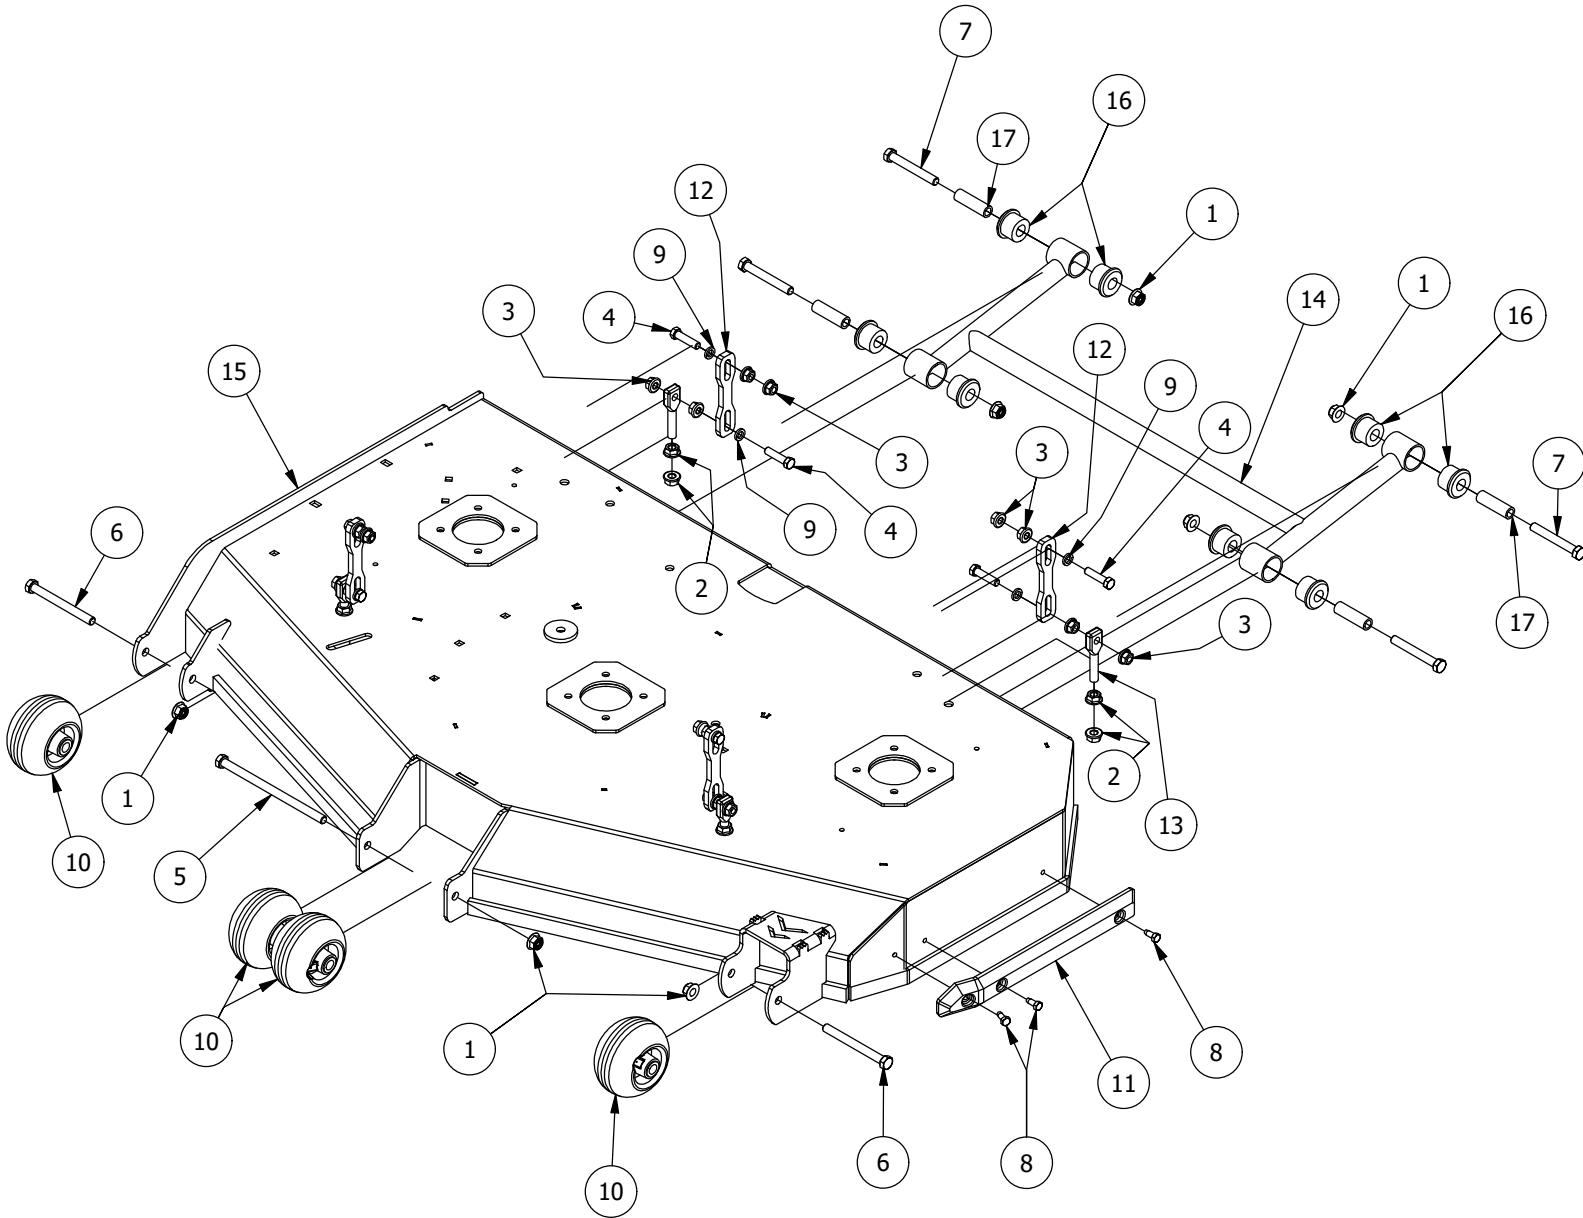

54" Deck Scalping Wheels and Stabilizer Assembly

54" Deck Scalping Wheels and Stabilizer Assembly

ITEM	QTY	PART NUMBER	DESCRIPTION
1	7	413-0002-00	1/2-13 NYLON INSERT FLANGE NUT ZINC YELLOW
2	8	413-0005-00	1/2-13 HEX FLANGE NUT W/SERR ZINC YELLOW
3	16	413-0011-00	7/16-14 HEX FLANGE NUT W/SERR ZINC YELLOW
4	8	418-0011-00	7/16-14X 1-3/4 HEX C/S GR5 ZINC Yellow
5	1	418-0015-00	1/2-13 X 8-1/2 HEX C/S GR 2 ZINC YELLOW
6	2	418-0016-00	1/2-13 X 5 HEX C/S GR 2 ZINC YELLOW
7	4	418-0021-00	1/2-13 X 3-3/4 HEX C/S GR 5 ZINC
8	3	418-0262-00	5/16-18 X 3/4 IND HWH UNSLOT (F) TCS ZC/Y
9	8	419-0010-00	.443 ID X .750 OD X .125 THK NYLON BLACK
10	4	422-0001-00	Anti-Scalp Wheel
11	1	429-0001-00	Mower Nylon Deck Guard
12	4	435-0007-00	Mower Deck Link
13	4	448-0001-00	Mower Deck Height Adjustment Stud
14	1	490-0014-03	Mower 54"/61" Deck Frame Stabilizer Assembly
15	1	490-0446-03	54" Stand On Deck Assembly
16	8	732-2000-00	Large MTV A-Arm Bushing
17	4	732-2001-00	Large MTV A-Arm Bushing Sleeve