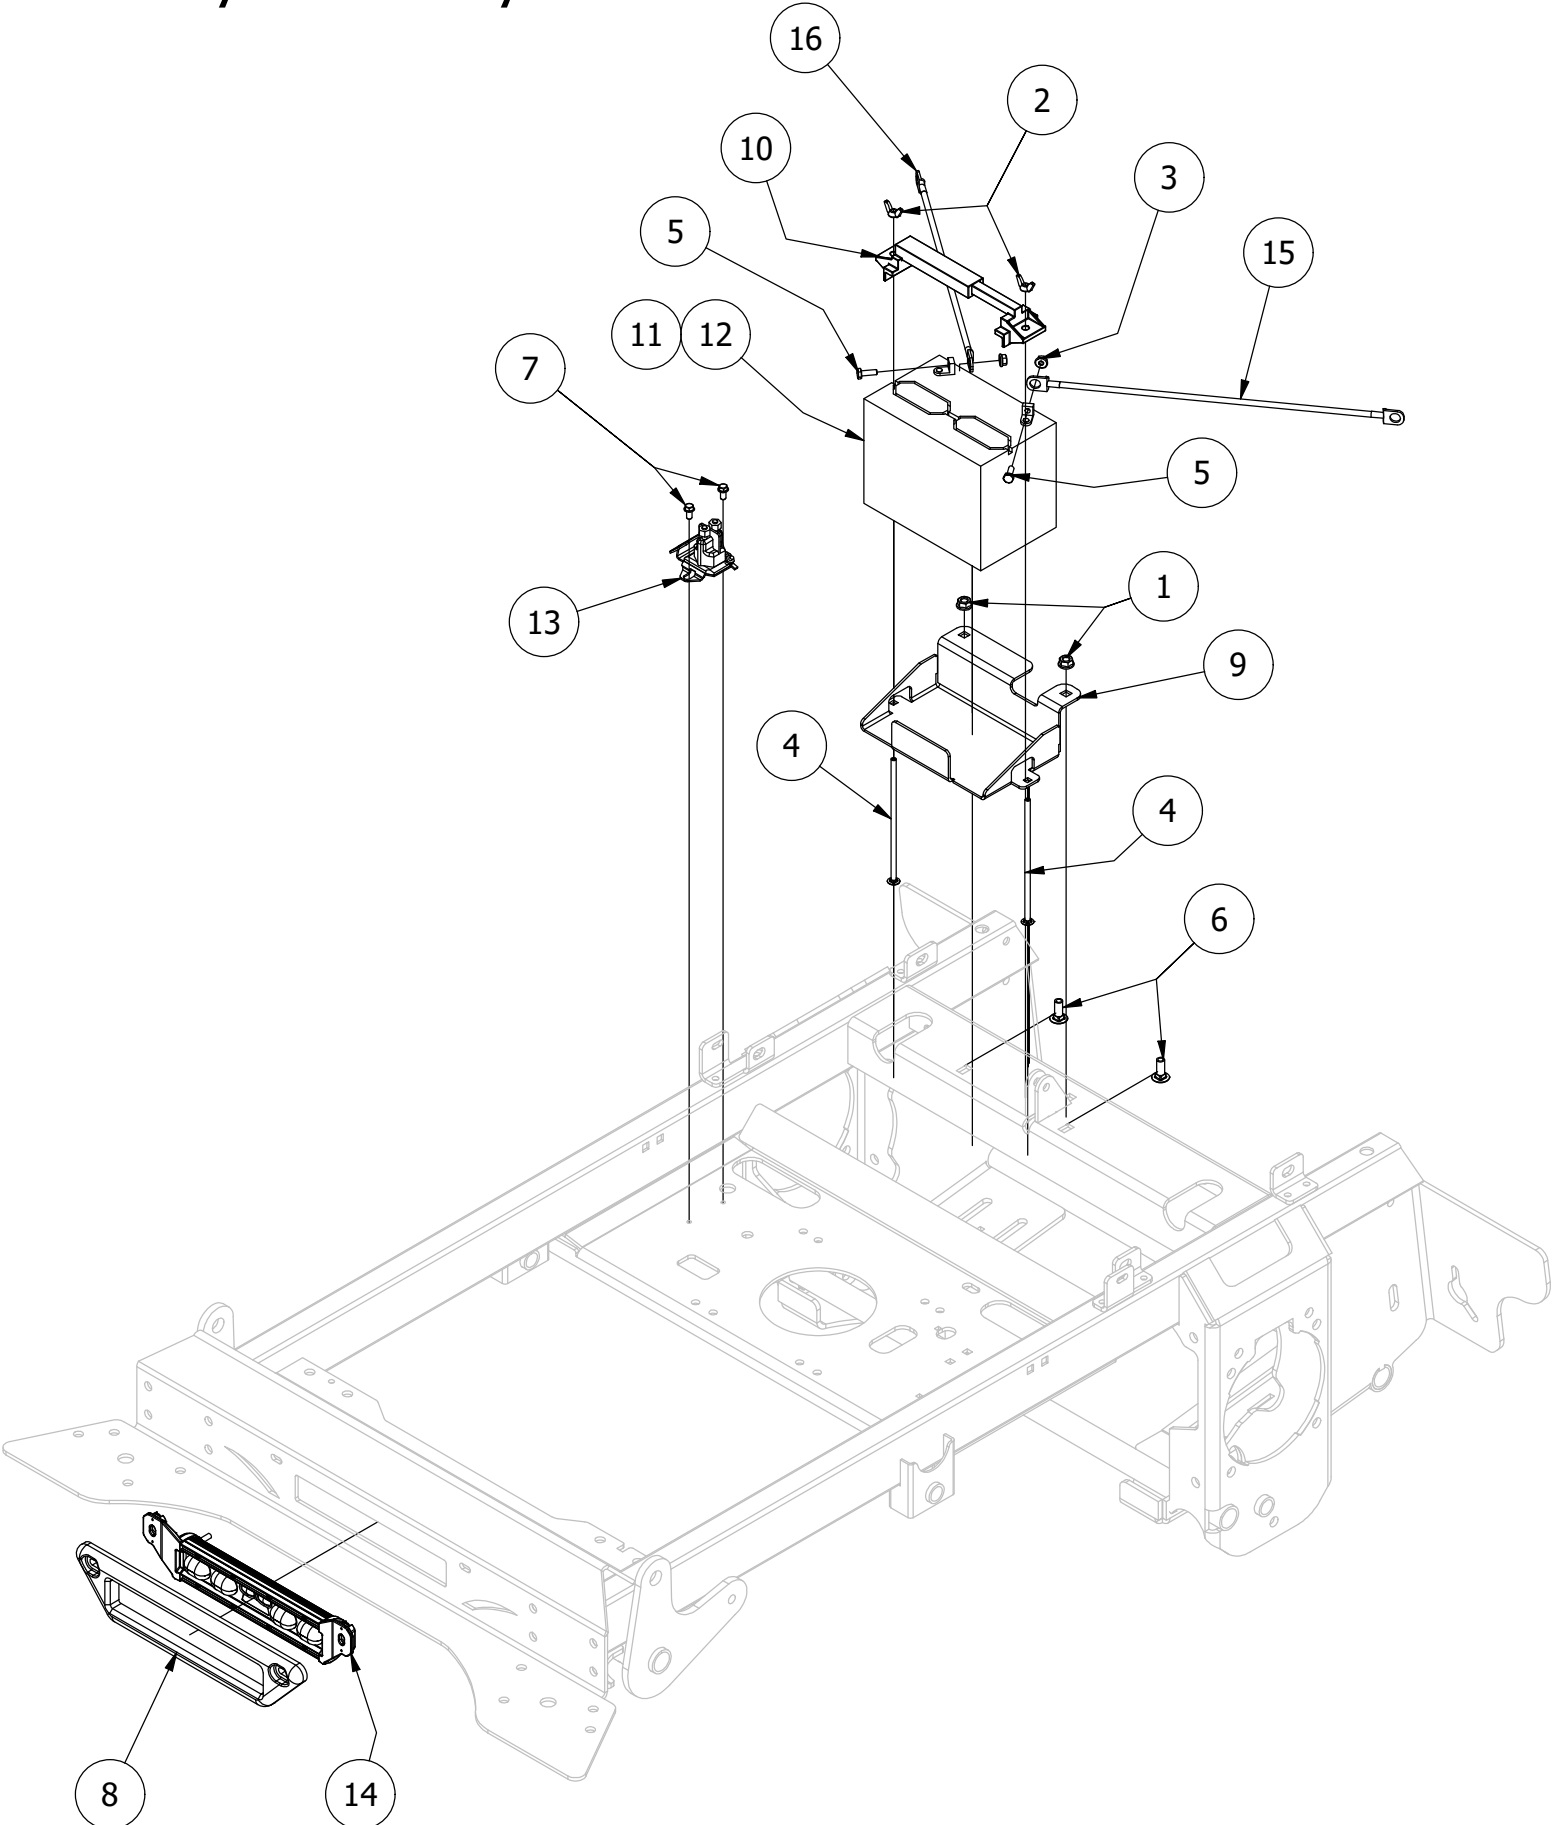

Battery Assembly

PARTS LIST			
ITEM	QTY	PART NUMBER	DESCRIPTION
1	2	413-0020-00	3/8-16 HEX FLANGE NUT W/SERR ZINC YELLOW
2	2	413-0025-00	1/4-20 WING NUT ZINC
3	2	413-0026-00	1/4-20 NYLON INSERT FLANGE L/NUT ZINC
4	2	418-0034-00	1/4-20 X 7 CARRIAGE BOLT ZINC
5	2	418-0035-00	1/4-20 X 3/4 HEX C/S GR 2 ZINC
6	2	418-0045-00	3/8-16 X 1 Carriage Bolt Zinc Yellow
7	2	418-0059-00	1/4-20 X 1/2 IND. HWH SLOT F TCS ZINC
8	1	429-0003-00	Mower Front Nylon Bumper
9	1	439-0657-03	Stand On Mower Battery Box
10	1	443-0001-00	Battery Hold Down
11	1	468-0001-00	Mower Diesel Start Battery 350CCA
12	1	468-1004-00	12-V Mower Starter Battery
13	1	486-0006-00	Mower Starter Solenoid
14	1	486-0042-00	Full Beam With Lighted Helmet Light Bar
15	1	486-0048-00	Stand-On Positive Battery Cable; 16"
16	1	486-0049-00	Stand-On Negative Battery Cable; 14"