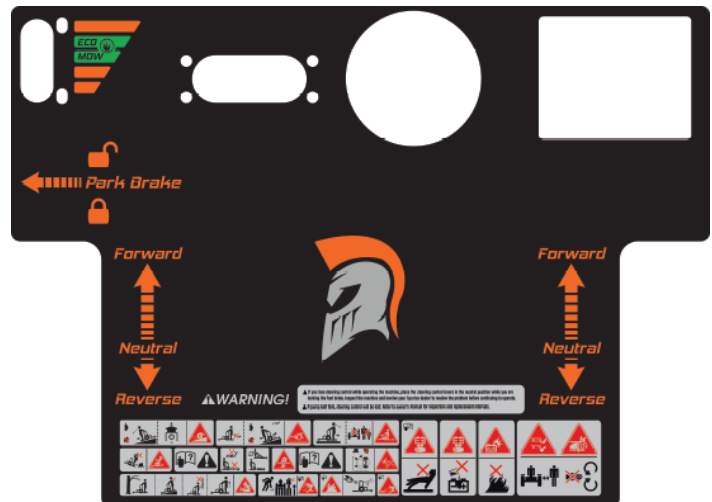

491-0190-00
EPA Compliance Label

491-0130-00
54" Deck Decal

491-0131-00
61" Deck Decal

491-0165-00
Belt Routing Decals

491-0193-00
King of Grass Decal

491-0160-00
Control Console Decal

491-0192-00
Fender KG XD Decal