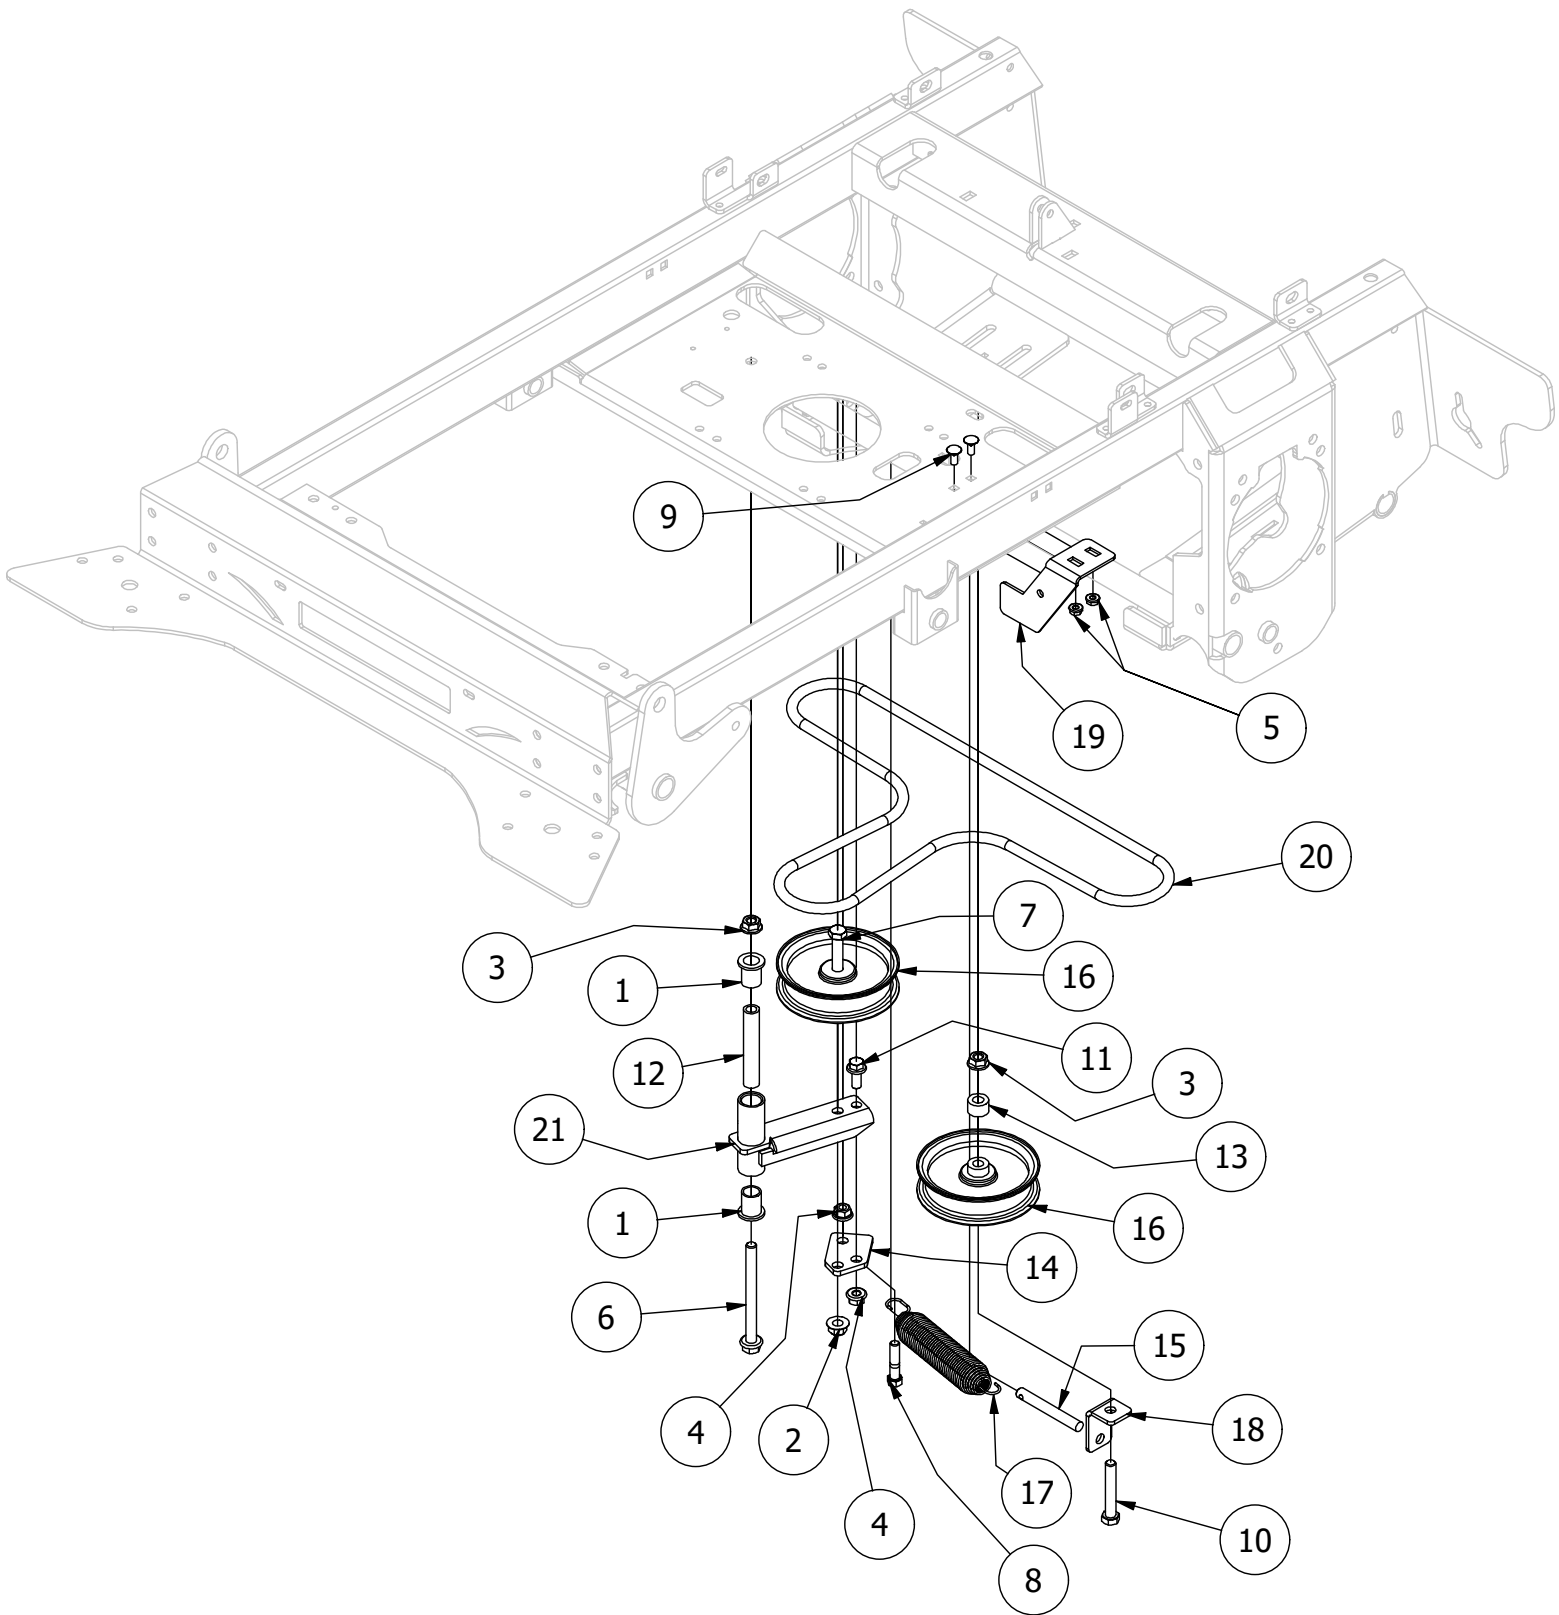

Idler Pully Assembly

Idler Pully Assembly			
ITEM	QTY	PART NUMBER	DESCRIPTION
1	2	410-0007-00	3/4" ID X 15/16" OD X 1-1/8" LENGTH FLANGE BUSHING
2	1	413-0002-00	1/2-13 NYLON INSERT FLANGE NUT ZINC YELLOW
3	2	413-0005-00	1/2-13 HEX FLANGE NUT W/SERR ZINC YELLOW
4	2	413-0011-00	7/16-14 HEX FLANGE NUT W/SERR ZINC YELLOW
5	2	413-0022-00	5/16-18 HEX FLANGE NUT W/SERR ZINC YELLOW
6	1	418-0009-00	1/2-13 X 5-1/2 HEX FLANGE BOLT GR 8 ZY
7	1	418-0012-00	1/2-13 X 2-1/4 HEX C/S GR 5 ZINC
8	1	418-0046-00	7/16-14 X 2 HEX C/S GR 5 ZINC YELLOW
9	2	418-0063-00	5/16-18 X 3/4 CARRIAGE BOLT ZINC YELLOW
10	1	418-0084-00	1/2-13 x 3 Hex CS GR 5 Yellow Zince
11	1	418-0099-00	7/16-14 X 1 HEX FLANGE BOLT (GR.8) ZC/YEL
12	1	425-0006-00	Mower Inner Idler Spacer
13	1	425-0027-00	.530 ID/ 1" OD X .625 Mower Pump Idler Spacer
14	1	426-0475-03	Stand On Pump Idler Extension Bracket
15	1	430-0001-00	Mower Pump Spring Tensioner
16	2	433-0013-00	5-3/4" Idler Pulley, 7/16" Spacer Assembly
17	1	434-0007-00	2019 Mower Deck Spring
18	1	439-0655-03	Stand On Idler Pulley Tension Spring Mounting Bracket
19	1	439-0656-03	Stand On Mower Clutch Bracket
20	1	461-0019-00	Stand On Mower Pump Belt
21	1	490-0018-03	Mower Pump Idler Assembly