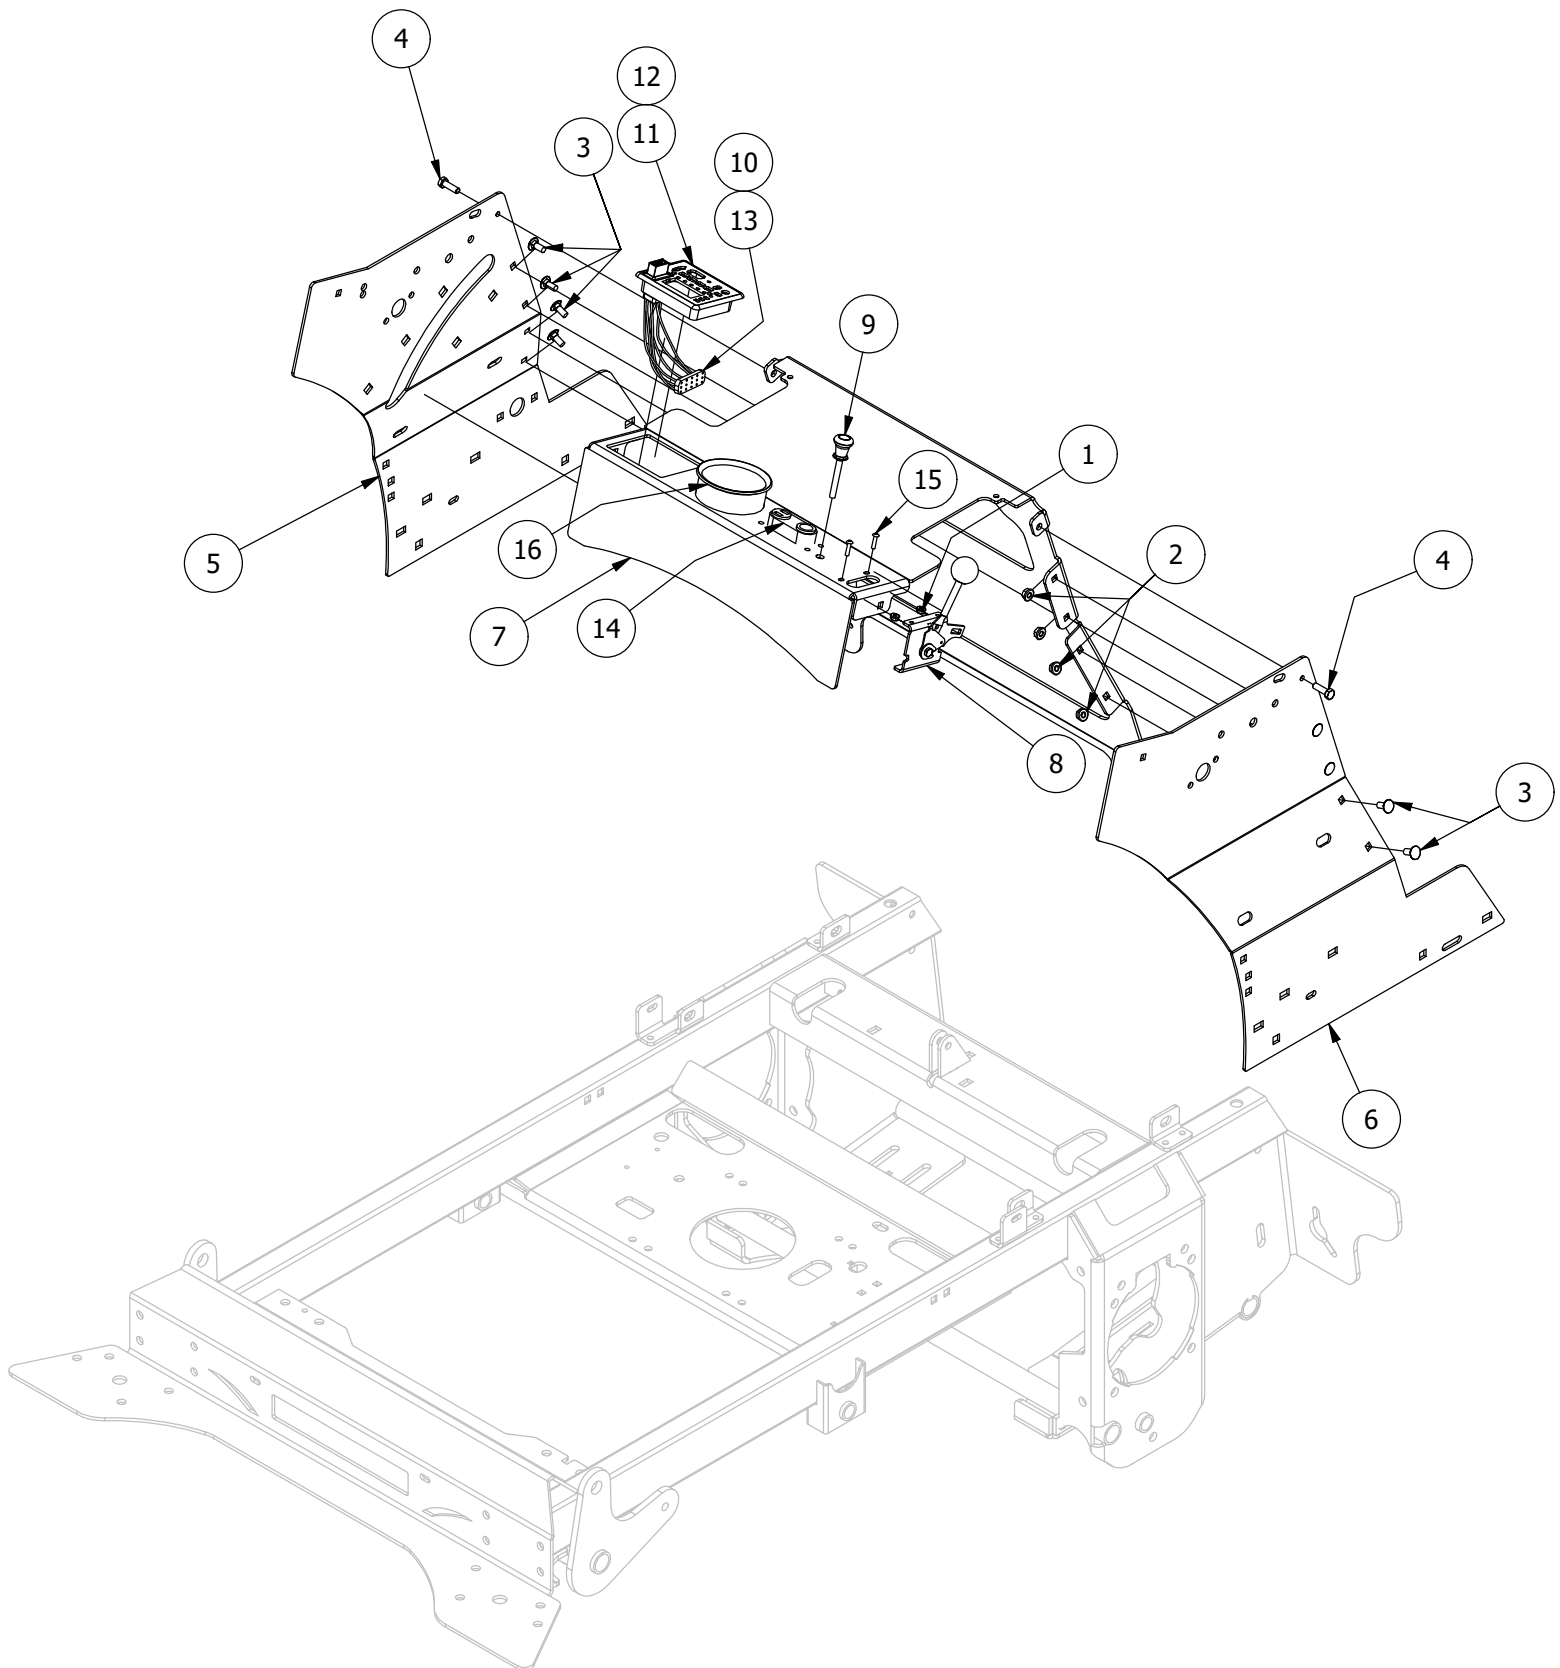

Foot Plate Assembly

Foot Plate Assembly

ITEM	QTY	PART NUMBER	DESCRIPTION
1	4	410-0009-00	1/2" ID X 3/4" OD X 3/8" LENGTH FLANGE BUSHING
2	2	413-0002-00	1/2-13 NYLON INSERT FLANGE NUT ZINC YELLOW
3	4	413-0012-00	1/4-20 HEX FLANGE NUT W/SERRATIONS ZC YELLOW
4	4	413-0022-00	5/16-18 HEX FLANGE NUT W/SERR ZINC YELLOW
5	2	413-0026-00	1/4-20 NYLON INSERT FLANGE L/NUT ZINC
6	4	414-0002-00	8MM PUSH TYPE RETAINER NYLON BLACK
7	2	418-0010-00	5/16-18 X 1 CARRIAGE BOLT ZC/YEL
8	2	418-0016-00	1/2-13 X 5 HEX C/S GR 2 ZINC YELLOW
9	2	418-0032-00	8-32 X 1/2 IND. HWH SLOT TYPE F TCS ZINC
10	2	418-0048-00	5/16-18 X 3/4 HEX FLANGE BOLT GR 8 ZC YELLOW
11	2	418-0052-00	1/4-20 X 3/4 CARRIAGE BOLT ZINC
12	2	426-0477-03	Stand On Seat Suspension Elastomer plate
13	1	439-0672-03	Stand On Footplate Safety Switch Bracket
14	1	481-0006-00	2017 Mower Logo Floor Mat
15	1	486-0036-00	Stand-On Mower Foot Plate Plunger Switch
16	1	486-0050-00	Mower Seat Switch
17	4	487-0012-00	Stand-On Platform Radial Bumper
18	1	490-0461-03	Stand On Footplate Assembly
19	4	618-2037-50	1/4-20 X1 Button Socket C/S Black

Control Panel Assembly

Control Panel Assembly			
ITEM	QTY	PART NUMBER	DESCRIPTION
1	2	413-0008-00	10-24 NYLON INSERT LOCKNUT 18-8 SS
2	8	413-0022-00	5/16-18 HEX FLANGE NUT W/SERR ZINC YELLOW
3	8	418-0008-00	5/16-18 X 3/4 CARRIAGE BOLT ZINC
4	2	418-0108-00	5/16 x1 Hex C/S (GR8) ZC/Yel
5	1	439-0673-03	Stand On Control Panel mount Right side
6	1	439-0674-03	Stand On Control Panel mount Left side
7	1	439-0675-00	Stand On Control Panel Bracket
8	1	464-0001-00	Mower Throttle Cable Assembly w / Handle
9	1	464-0002-00	Choke Cable
10	1	486-0020-00	Stand-On Mower Vanguard EFI Harness
11	1	486-0046-00	Stand-On Control Console-Carbureted
12	1	486-0047-00	Stand-On Control Console-EFI
13	1	486-0051-00	Stand-On Mower FX801/ FT730 Harness
14	1	586-0019-00	eNVy/ Stand On Mower Dual Power Port
15	2	618-8057-50	10-24 x 3/4 Button Socket
16	1	780-2220-00	Cup Holder