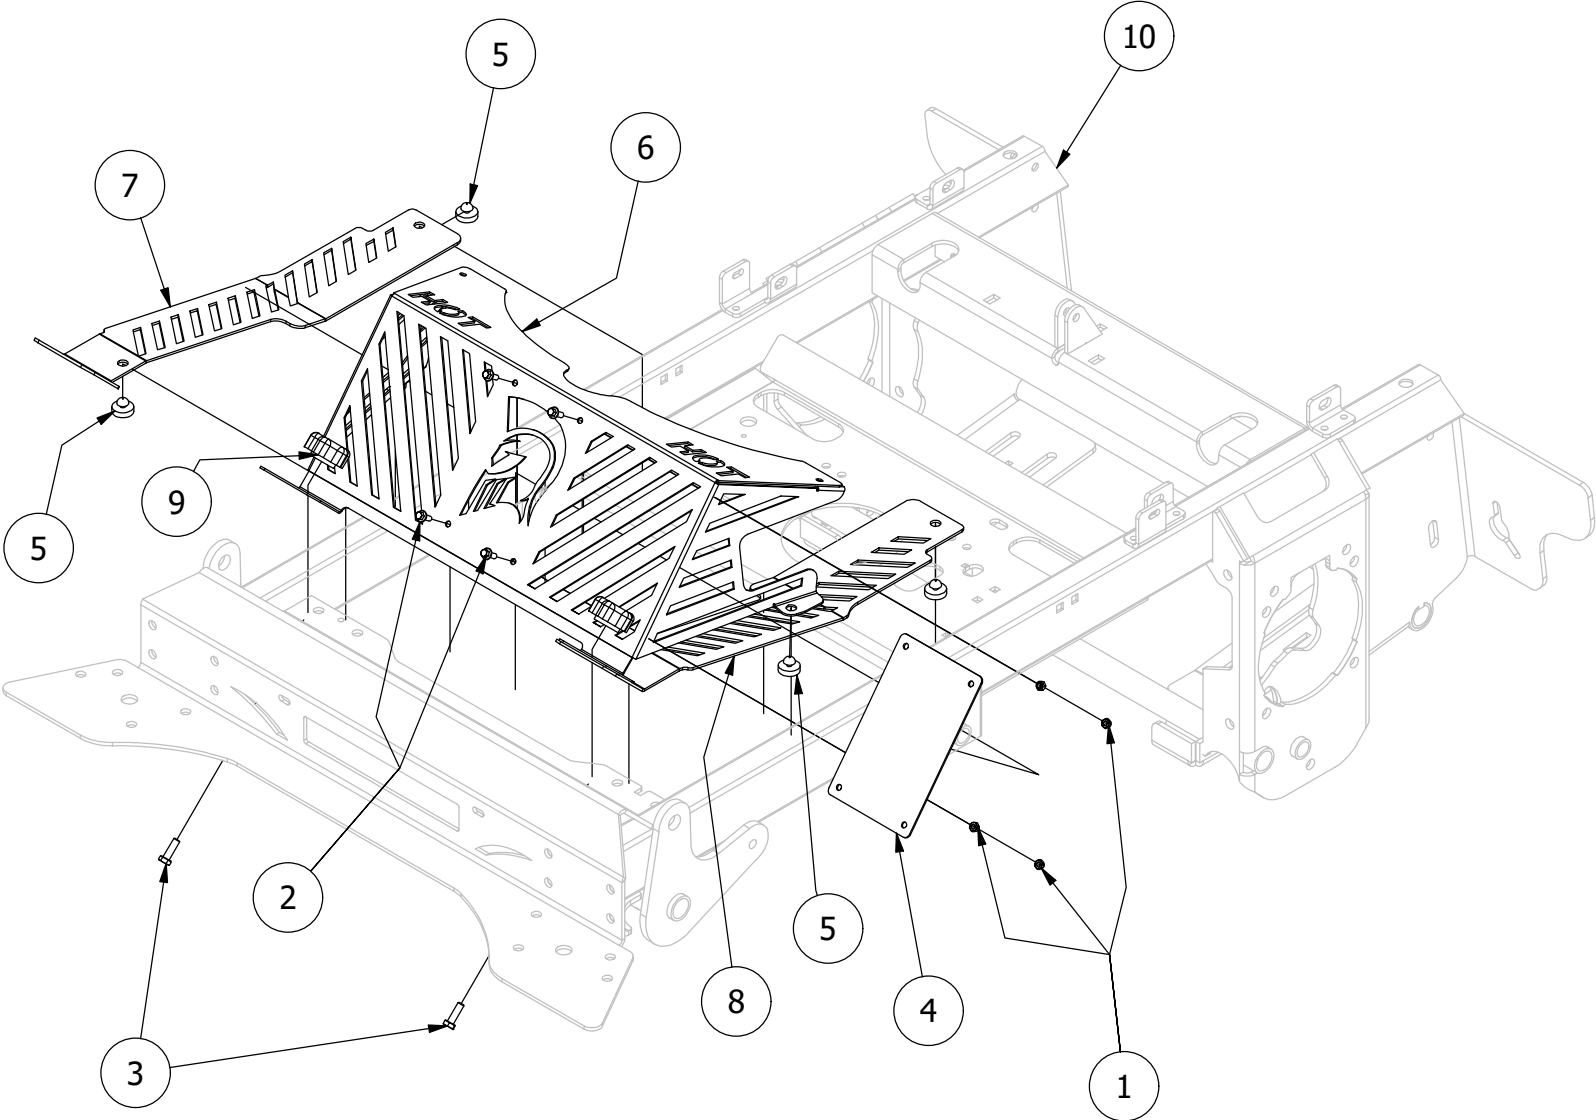

Muffler Guard and Belt Cover Assembly

Muffler Guard and Belt Cover Assembly

ITEM	QTY	PART NUMBER	DESCRIPTION
1	4	413-0070-00	M6-1.0 DIN 985 NYL INS (CL. 10) L/N ZC/Y
2	4	418-0076-00	M6-1.0 X 16MM HEX FLANGE BOLT ZINC YELLOW
3	2	418-0108-00	5/16 x1 Hex C/S (GR8) ZC/Yel
4	1	426-0467-00	Stand On Muffler Heat Shield Backer Plate (Orange)
5	6	429-0002-00	Push-In Rubber Bumper, Mower Floor
6	1	439-0664-03	Stand On Muffler Heatshield
7	1	439-0682-03	Stand On Belt Cover Right Side
8	1	439-0683-03	Stand On Belt Cover Left Side
9	2	445-0005-00	5/16-18 5-LOBE (STAR) FEMALE SOFT TOUCH KNOB (1.90 DIA) BLK
10	1	490-0425-03	Stand On Frame Assembly