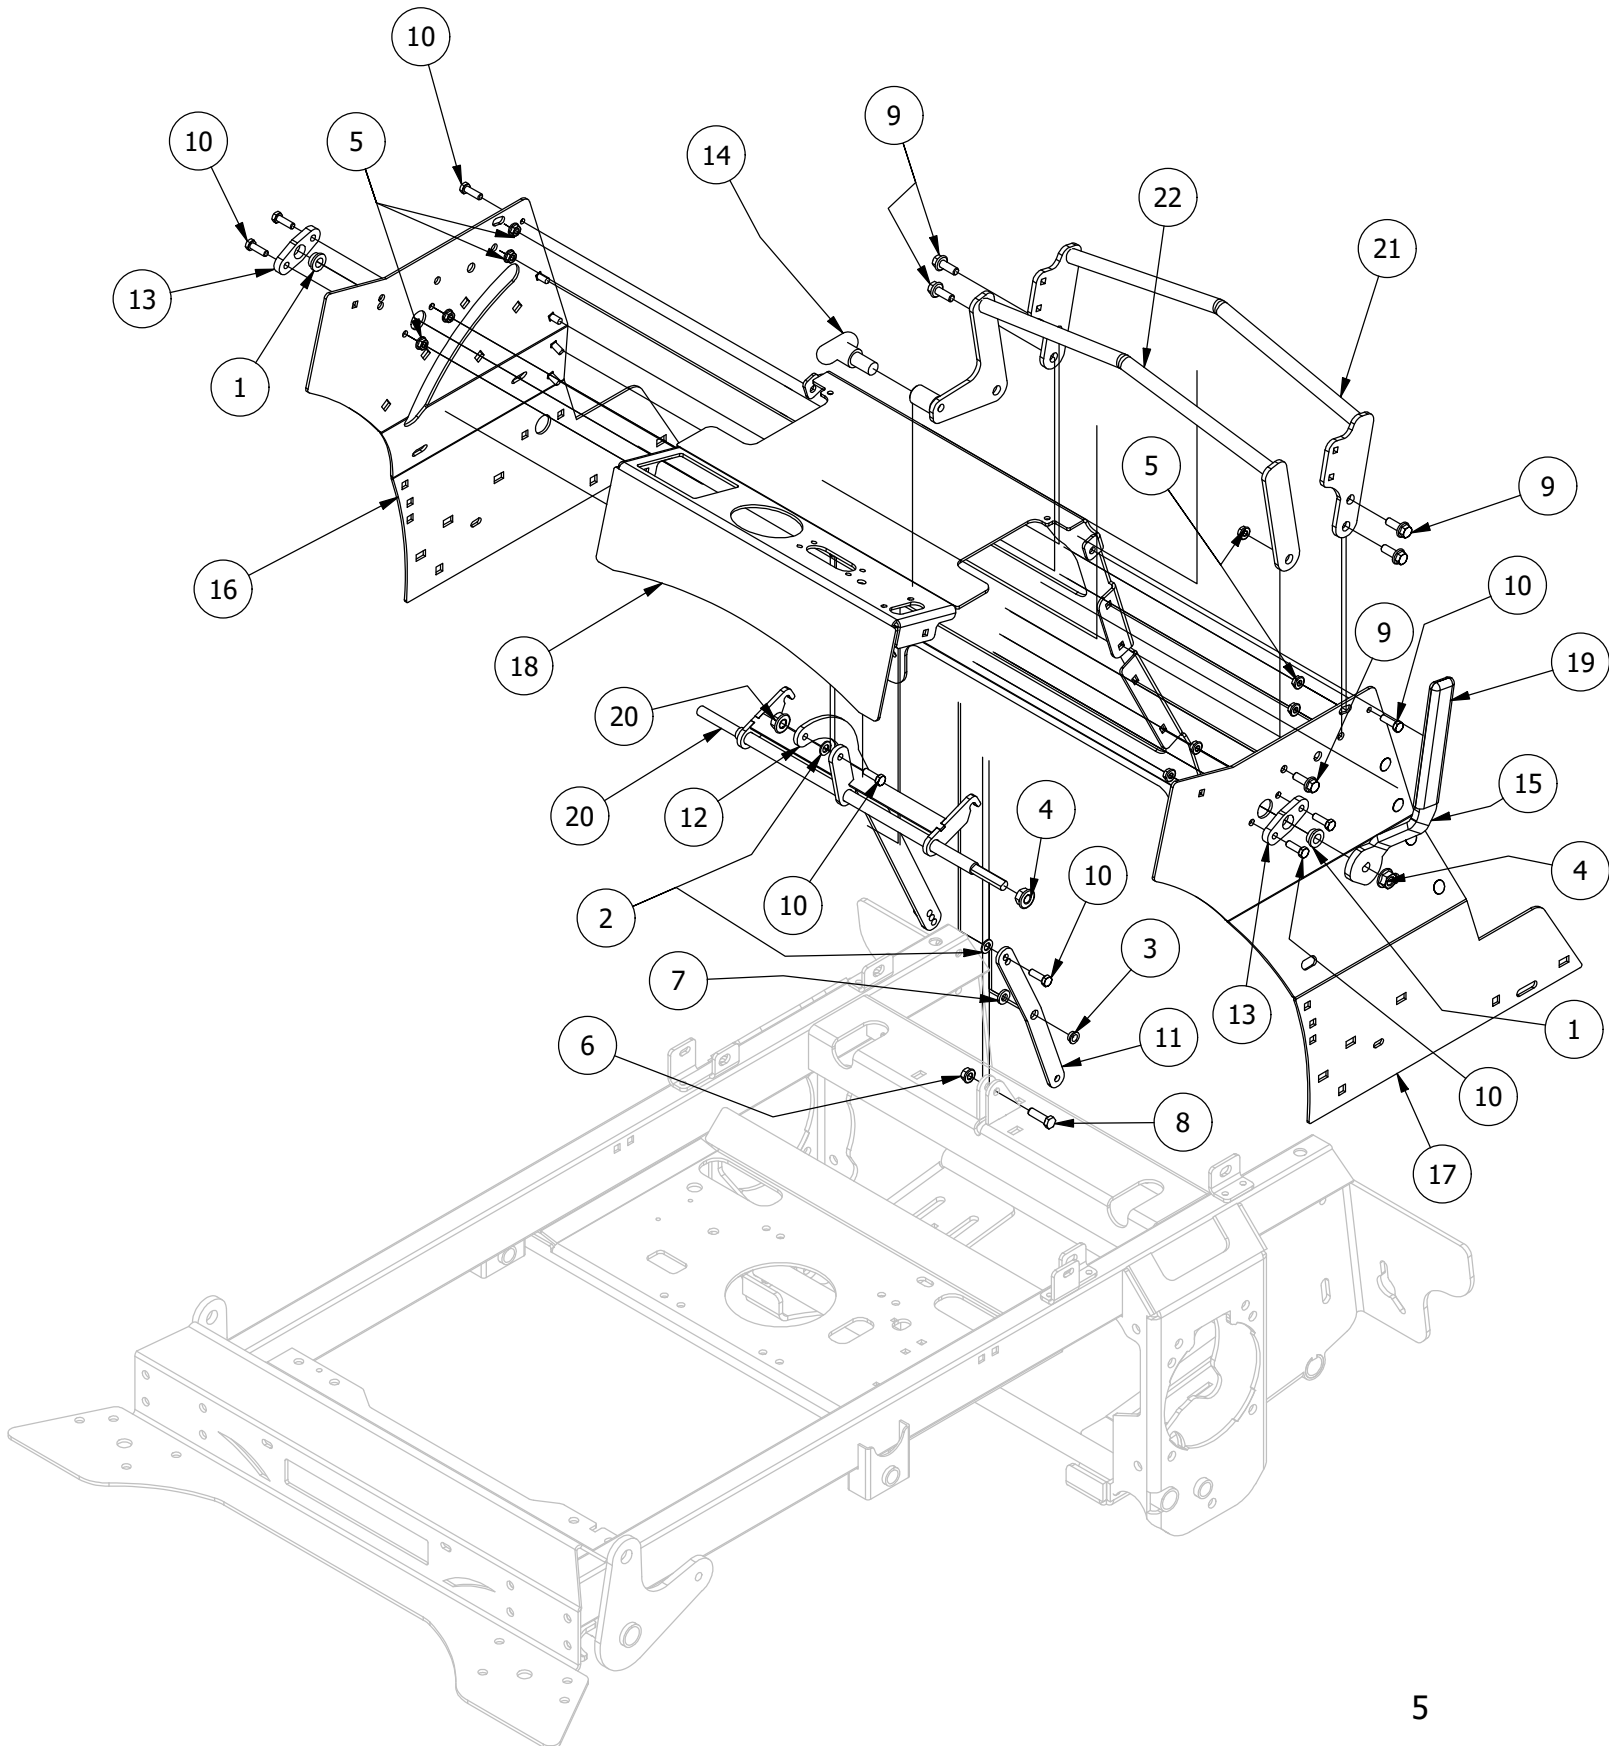

Throttle and Brake Lever Assembly

Throttle and Brake Lever Assembly

ITEM	QTY	PART NUMBER	DESCRIPTION
1	2	410-0009-00	1/2" ID X 3/4" OD X 3/8" LENGTH FLANGE BUSHING
2	2	410-0011-00	3/8 X 3/4 Bronze Washer
3	1	410-0067-00	Bronze Bushing
4	4	413-0005-00	1/2-13 HEX FLANGE NUT W/SERR ZINC YELLOW
5	10	413-0022-00	5/16-18 HEX FLANGE NUT W/SERR ZINC YELLOW
6	1	413-0029-00	3/8-16 NYLON INSERT FLANGE L/NUT ZC YELLOW
7	1	413-0052-00	3/8 ID X 3/4 OD X .125 THK BRONZE WASHER
8	1	418-0005-00	3/8-16 x 1-1/4 Hex Bolt GR5
9	6	418-0040-00	3/8-16 X 1 HEX FLANGE BOLT GR 8 ZC YELLOW
10	8	418-0108-00	5/16 x1 Hex C/S (GR8) ZC/Yel
11	1	426-0464-03	Stand On Brake Lock Lever Lower Plate Short
12	1	426-0465-03	Stand On Brake Lock Lever Upper Plate Long
13	2	426-0474-03	Stand On Brake Lock Handle Split Collar Plate
14	1	429-0006-00	PLASTIC T-HANDLE, WELD-ON RECTRACTABLE PLUNGER
15	1	439-0669-03	Stand On Brake Lever Bracket
16	1	439-0673-03	Stand On Control Panel mount Right side
17	1	439-0674-03	Stand On Control Panel mount Left side
18	1	439-0675-03	Stand On Control Panel Bracket
19	1	484-0002-00	Stand Up Mower Brake Arm Grip
20	1	490-0432-60	Stand On Brake Handle Assembly
21	1	490-0438-03	Stand On Stationary Handlebar Assembly
22	1	490-0441-03	Stand On Adjustable Handlebar Assembly