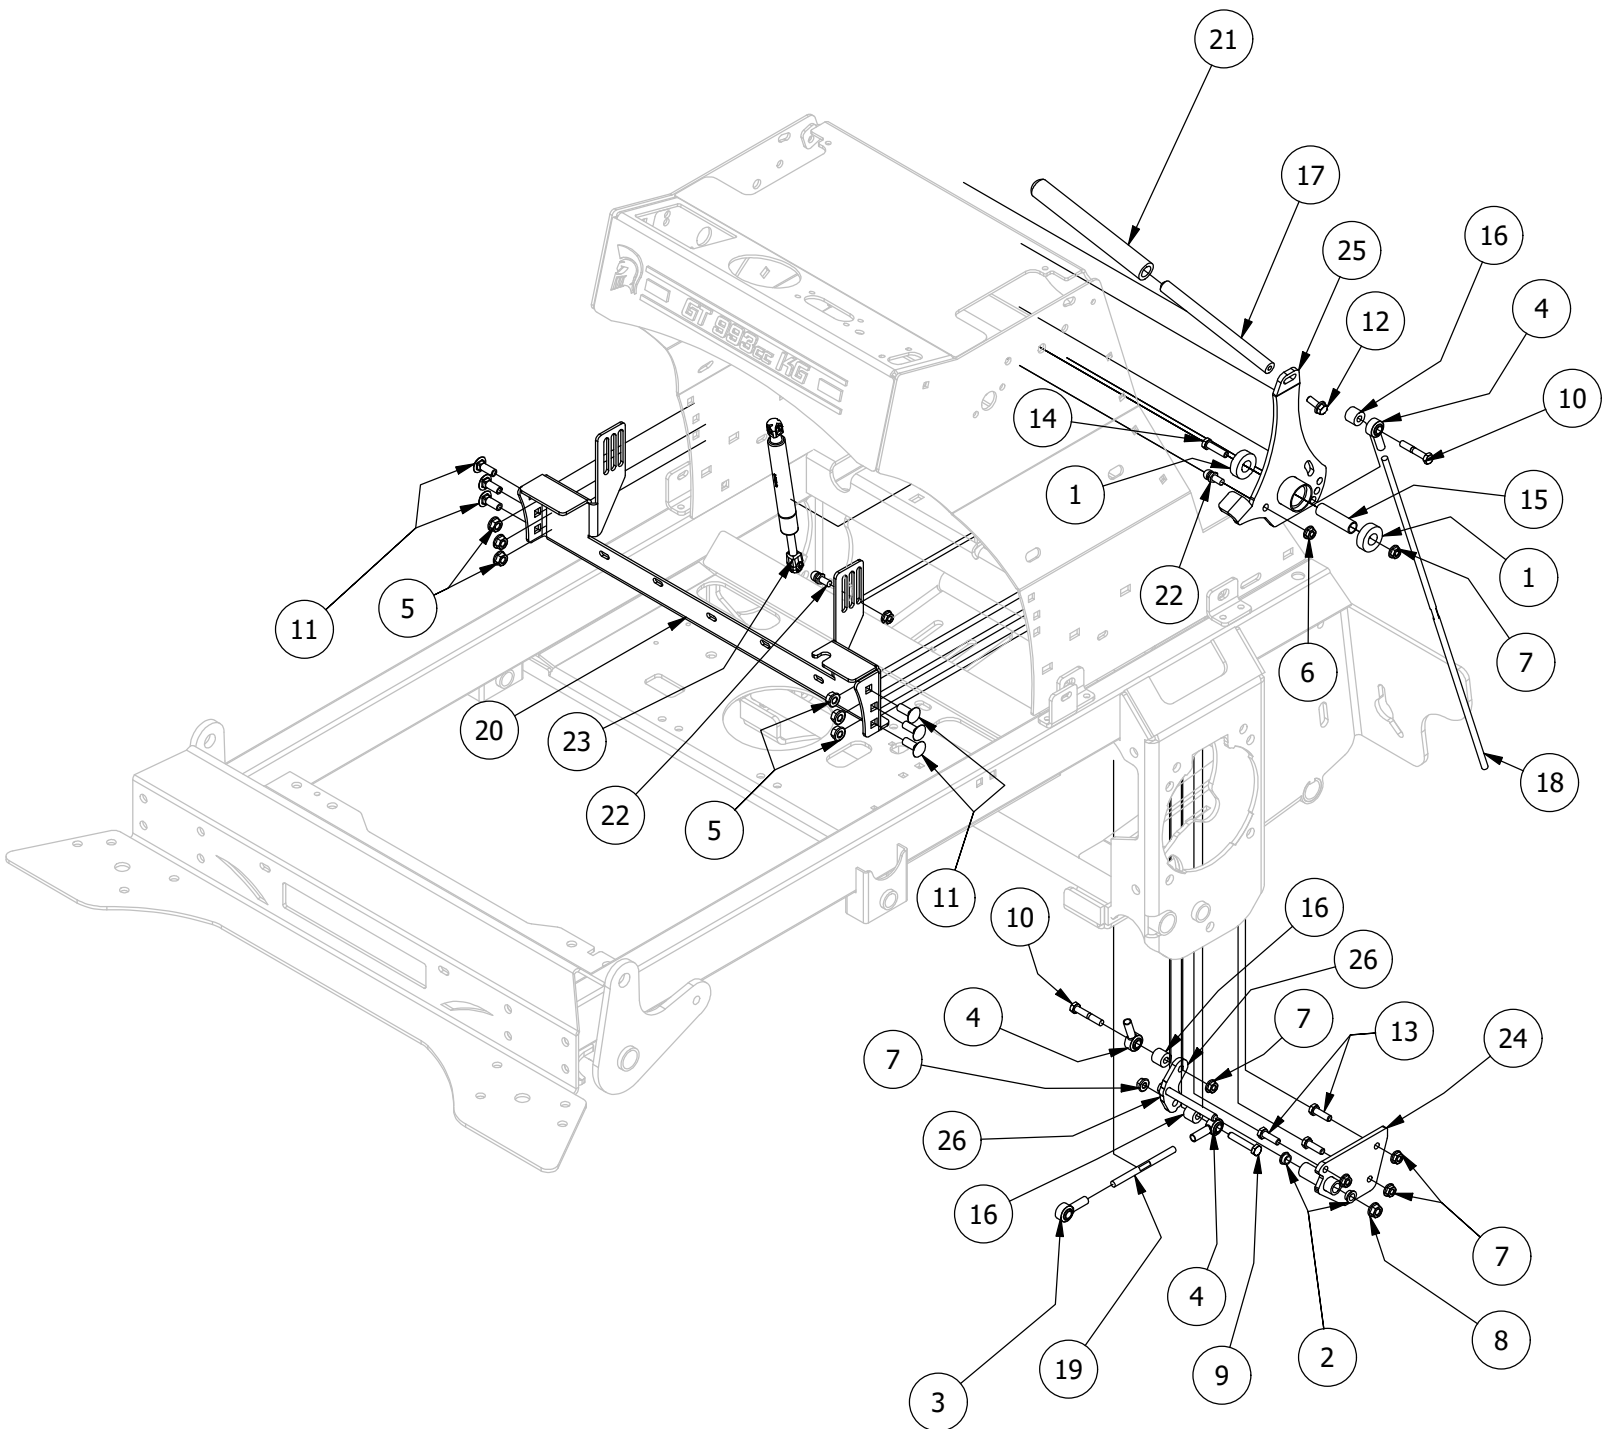

Left Drive Arm Assembly

Left Drive Arm Assembly			
ITEM	QTY	PART NUMBER	DESCRIPTION
1	2	410-0005-00	5/8" ID X 1-3/8" OD X 7/16" THK BEARING
2	2	410-0067-00	Bronze Bushing
3	1	410-0070-00	5/16-24 SPHERICAL ROD END ZINC LEFT HAND THD FEMALE
4	3	410-0071-00	5/16-24 SPHERICAL ROD END ZINC RIGHT HAND THD FEMALE
5	6	413-0020-00	3/8-16 HEX FLANGE NUT W/SERR ZINC YELLOW
6	2	413-0022-00	5/16-18 HEX FLANGE NUT W/SERR ZINC YELLOW
7	7	413-0027-00	5/16-18 NYLON INSERT FLANGE LOCKNUT ZC YELLOW
8	1	413-0029-00	3/8-16 NYLON INSERT FLANGE L/NUT ZC YELLOW
9	1	418-0024-00	5/16-18 X 1-3/4 HEX C/S GR 5 ZINC
10	2	418-0027-00	5/16-18 X 1-3/4 HEX C/S GR 2 ZINC
11	6	418-0045-00	3/8-16 X 1 Carriage Bolt Zinc Yellow
12	1	418-0048-00	5/16-18 X 3/4 HEX FLANGE BOLT GR 8 ZC YELLOW
13	3	418-0108-00	5/16 x1 Hex C/S (GR8) ZC/Yel
14	1	418-0109-00	5/16- 18 x 1 1/4 Hex C/S (GR.8) ZC/Yel
15	1	425-0004-00	Mower Drive Arm Hub & Deck Lift Arm Spacer
16	3	425-0030-00	Stand On Drive arm pivot spacer
17	1	435-0027-00	Stand On Drive Handle Rod
18	1	435-0030-00	Stand On Upper Drive Rod (Long)
19	1	435-0031-00	Stand on Bottom Transmission Drive Arm Rod
20	1	439-0679-03	Stand On drive arm gas shock mount bracket
21	1	484-0003-00	Stand Up Mower Drive Arm Grip
22	2	487-0005-00	Control Arm Damper Ball Stud
23	1	487-0011-00	Stand-On Mower Control Handle Damper
24	1	490-0427-03	Stand On Left Lower Drive Arm Pivot Assembly
25	1	490-0430-03	Stand On Right Drive Arm Bracket Assembly
26	1	490-0454-60	Stand on Drive Arm pivot Bolt Assembly Left side