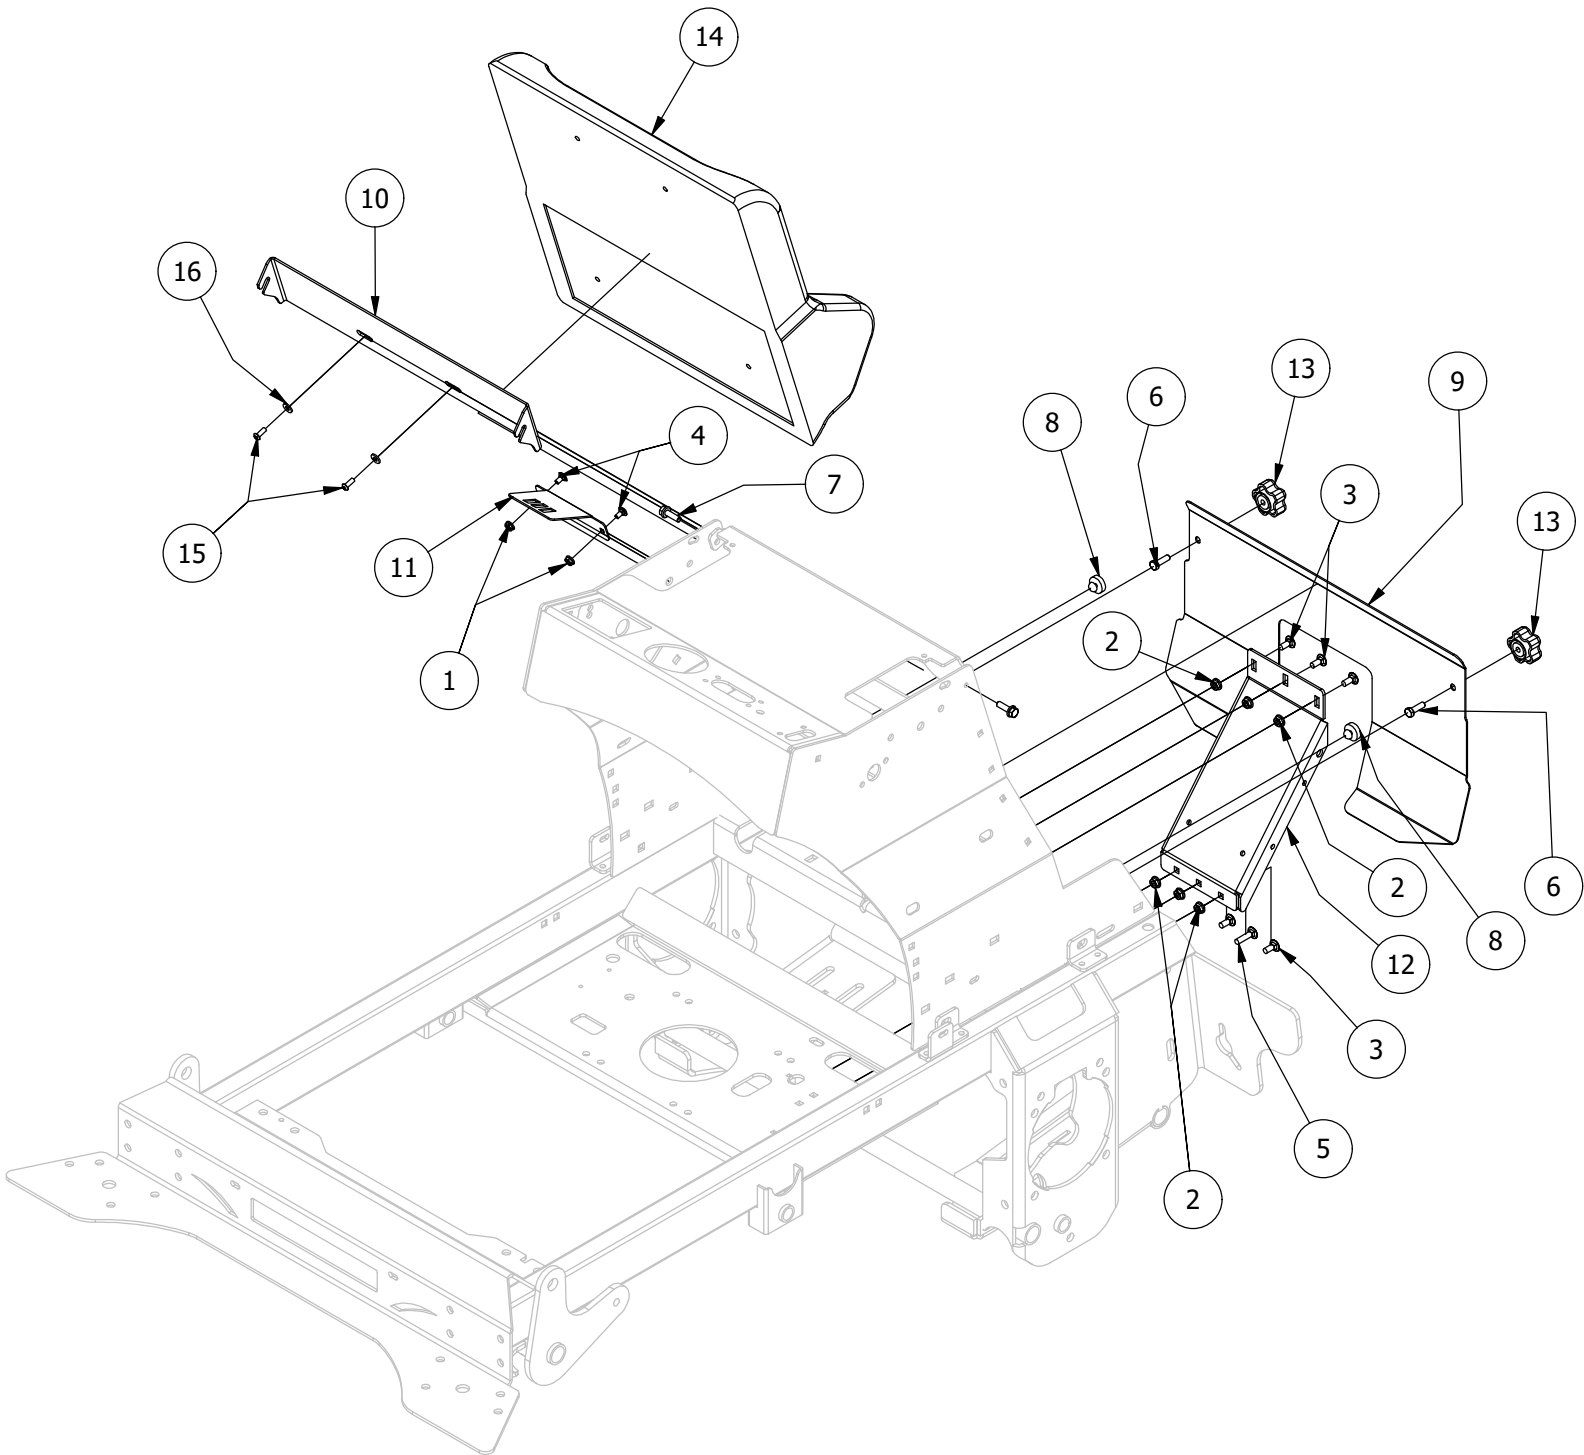

Knee Rest Assembly

Knee Rest Assembly

ITEM	QTY	PART NUMBER	DESCRIPTION
1	2	413-0012-00	1/4-20 HEX FLANGE NUT W/SERRATIONS ZC YELLOW
2	6	413-0022-00	5/16-18 HEX FLANGE NUT W/SERR ZINC YELLOW
3	5	418-0008-00	5/16-18 X 3/4 CARRIAGE BOLT ZINC
4	2	418-0031-00	1/4-20 X 1/2 CARRIAGE BOLT ZC YELLOW
5	1	418-0062-00	5/16-18 X 1-1/4 CARRIAGE BOLT ZC/YEL
6	2	418-0108-00	5/16 x1 Hex C/S (GR8) ZC/Yel
7	2	418-0249-00	5/16-18 X 1 IND HWH UNSLOT (TRI-LOB) TRS ZC/YL
8	2	429-0002-00	Push-In Rubber Bumper, Mower Floor
9	1	439-0654-03	Stand On Foot Guard
10	1	439-0658-03	Stand On Knee Pad Upper Bracket
11	1	439-0662-03	Stand On Fuse Holder
12	1	439-0670-03	Stand On Seat Shock Mount Bracket
13	2	445-0005-00	5/16-18 5-LOBE (STAR) FEMALE SOFT TOUCH KNOB (1.90 DIA) BLK
14	1	471-1006-00	Spartan Stand-On Mower Lean Pad
15	2	618-8064-50	1/4-20 x 5/8 Button Socket C/S
16	2	619-0010-00	1/4 USS Flat Washer 18-8 SS