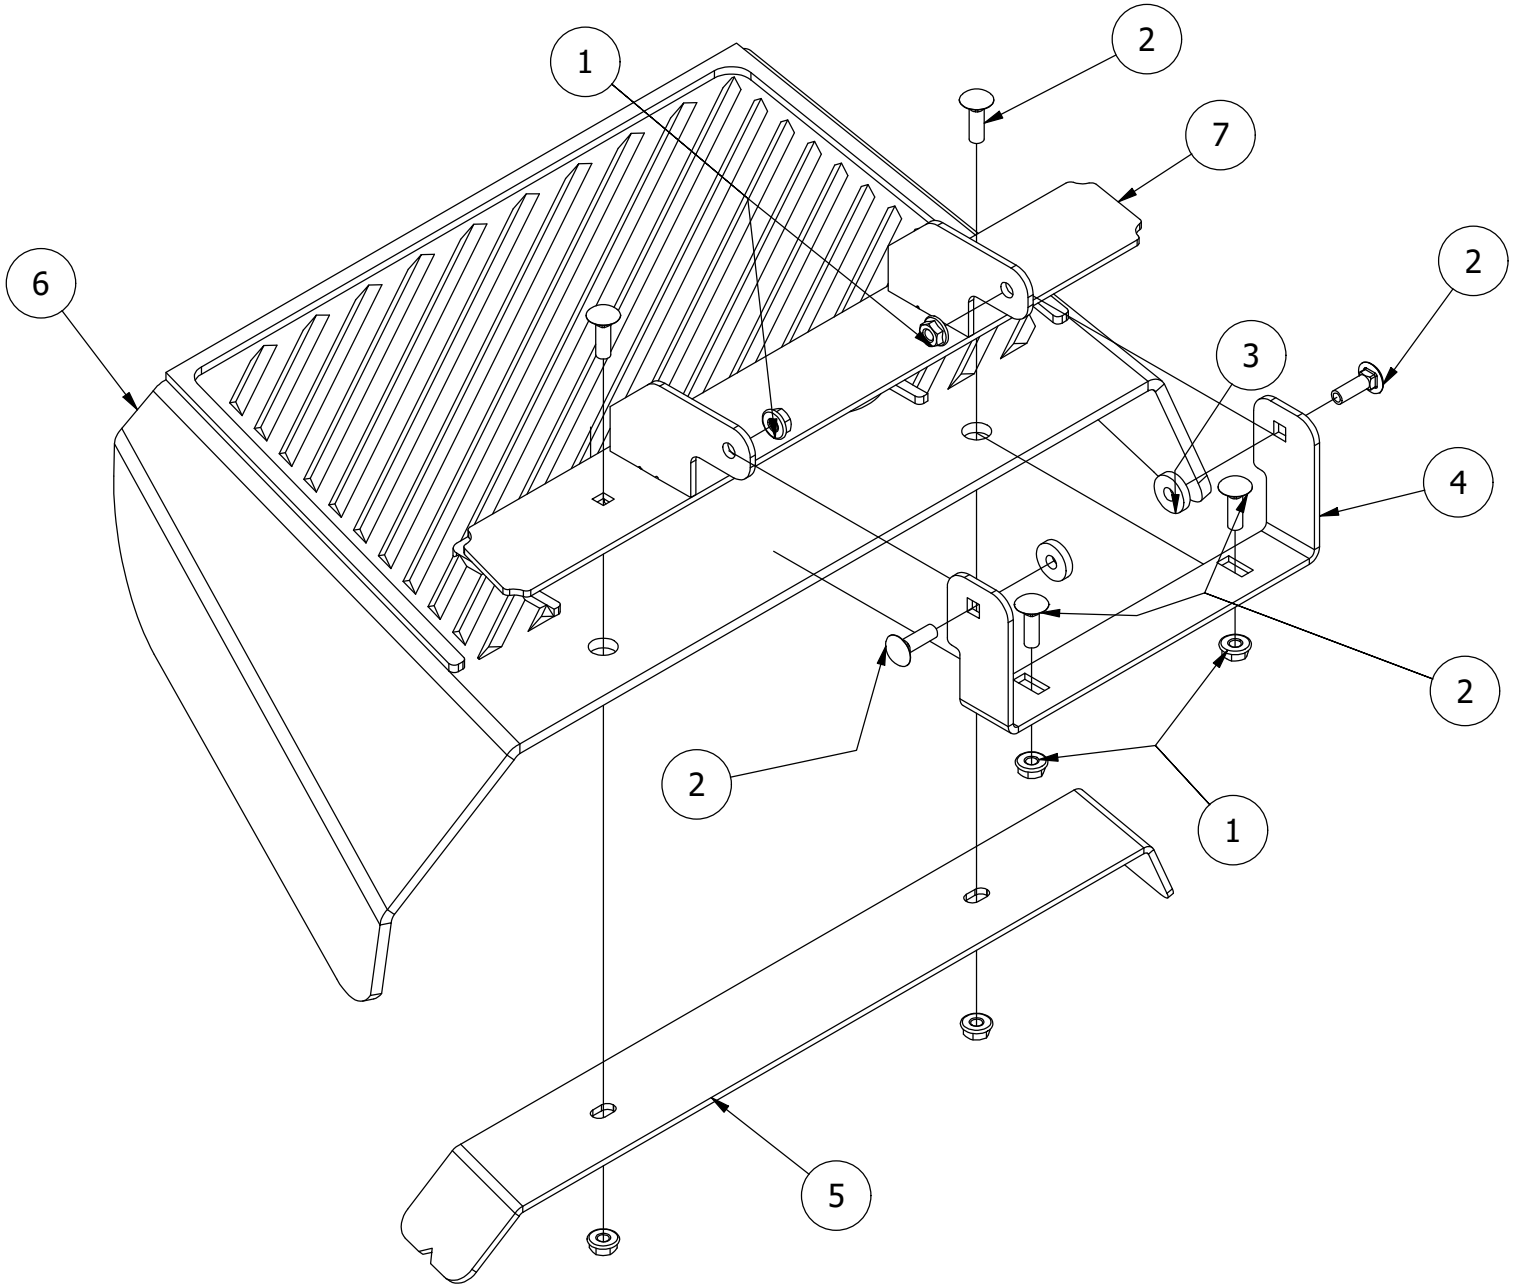

Deck Chute Assembly

Deck Chute Assembly			
ITEM	QTY	PART NUMBER	DESCRIPTION
1	6	413-0027-00	5/16-18 NYLON INSERT FLANGE LOCKNUT ZC YELLOW
2	6	418-0060-00	5/16-18 X 1 CARRIAGE BOLT ZINC YELLOW
3	2	419-0006-00	.312 ID X .875 OD X .1875 THK F/W NYLON BLK
4	1	439-0111-03	Mower Chute Mounting Bracket
5	1	439-0190-03	2020 Deck Chute Hinge Backer Bracket
6	1	481-0011-00	2020 RT/SRT Rubber Discharge Chute
7	1	490-0056-03	RT/SRT Deck Chute Hinge Assembly