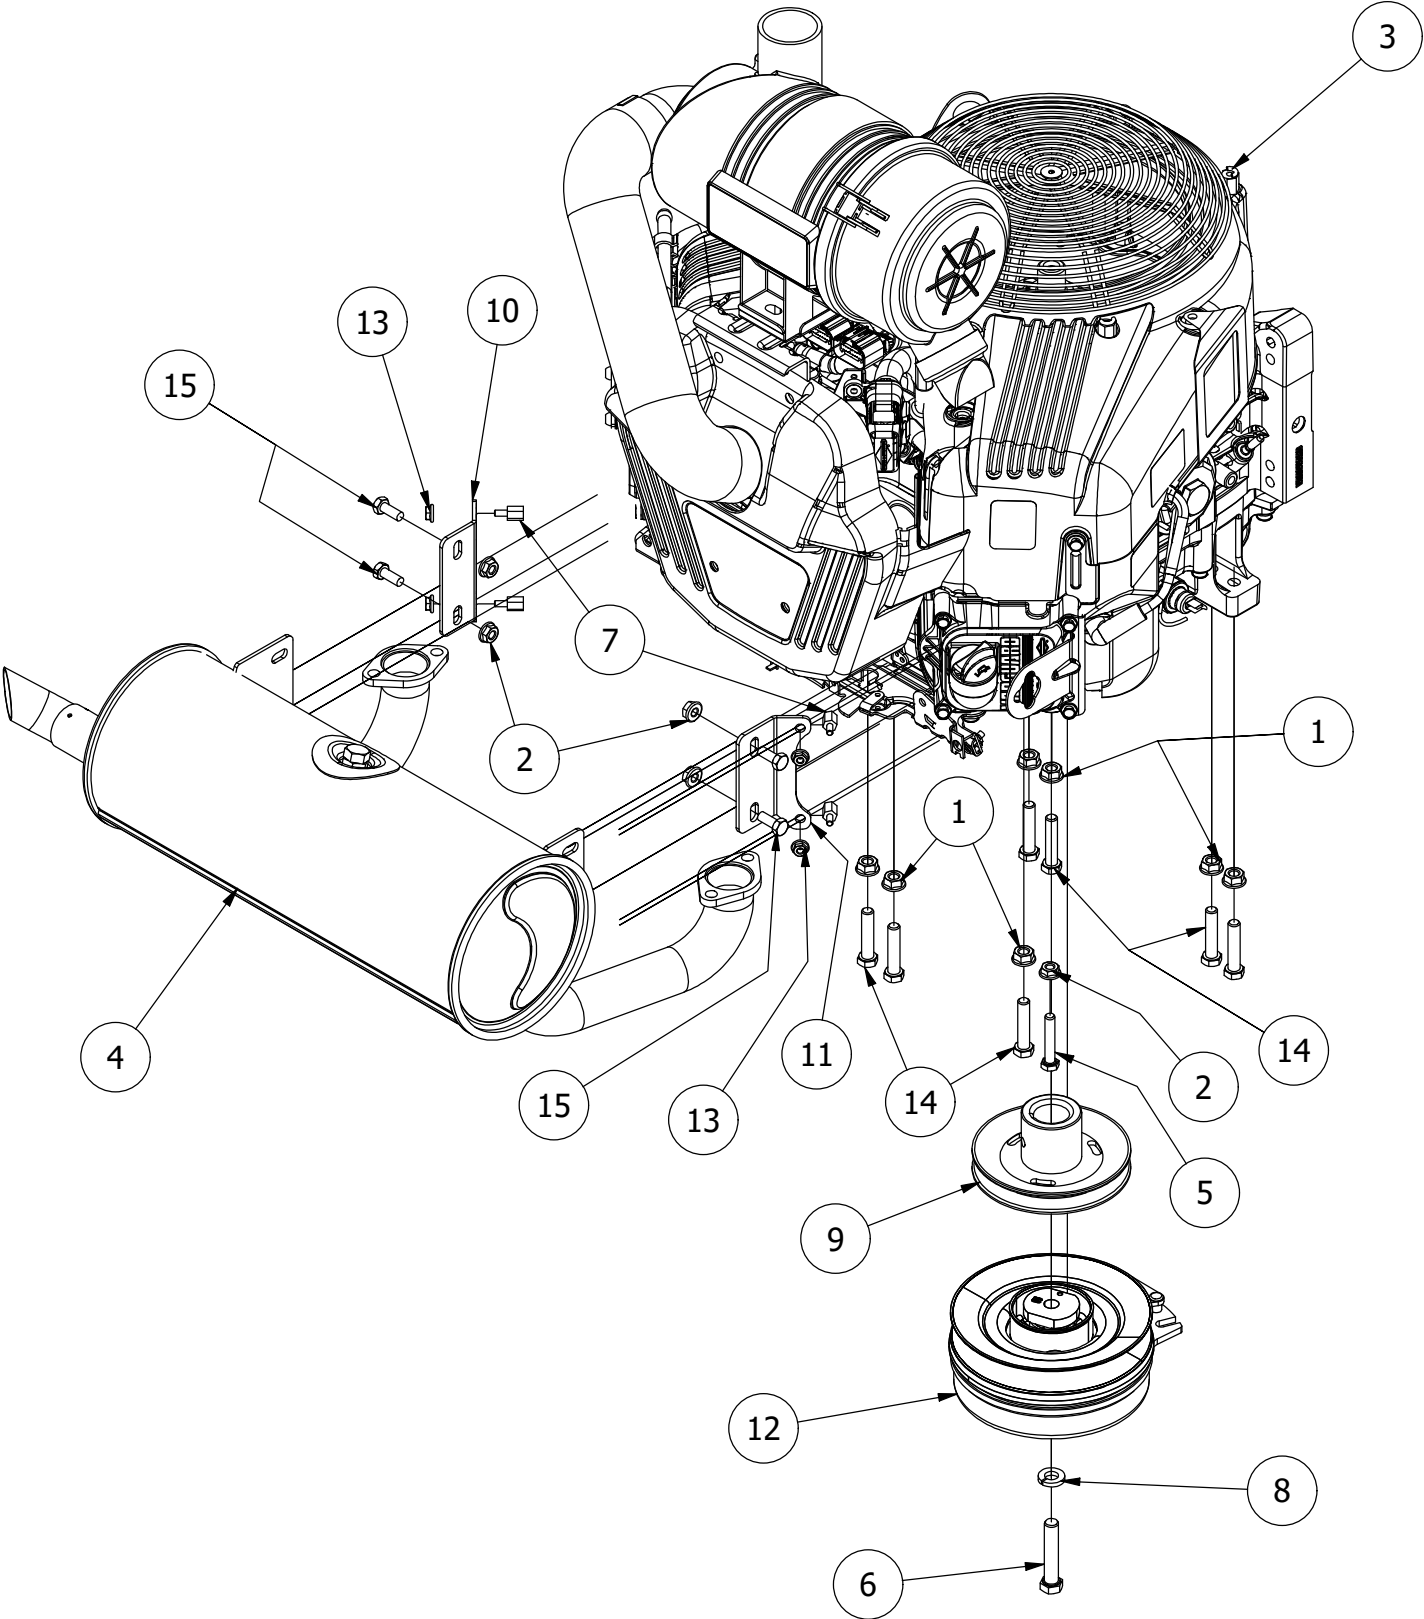

37 HP Vanguard Engine Assembly

37 HP Vanguard Engine Assembly			
ITEM	QTY	PART NUMBER	DESCRIPTION
1	7	413-0020-00	3/8-16 HEX FLANGE NUT W/SERR ZINC YELLOW
2	5	413-0022-00	5/16-18 HEX FLANGE NUT W/SERR ZINC YELLOW
3	1	415-0012-00	37 HP Vanguard Engine for SRT
4	1	415-0090-00	Exhaust system for VG 37 Stand-on
5	1	418-0024-00	5/16-18 X 1-3/4 HEX C/S GR 5 ZINC
6	1	418-0223-00	TTQ Clutch Bolt
7	4	418-0245-00	Stand-On Stud for 37HP Muffler Mount
8	1	419-0005-00	7/16 SPLIT LOCKWASHER GR 8 ZC YELLOW
9	1	433-0001-60	Stand On Drive Pulley, A Belt
10	1	439-0667-03	Stand On Muffler Engine Mount Van 37 Left Side
11	1	439-0668-03	Stand On Muffler Engine Mount Van 37 Right Side
12	1	470-0010-00	Stand-On Mower Warner Clutch
13	4	613-0062-00	M6-1.0 Hex Flange Nut w/Serrations, Zinc Plated
14	7	618-2008-00	3/8"-16X1-3/4" Gr 8 C/S
15	4	618-8063-00	5/16-18 x 3/4 GR 5 Hex bolt Zinc