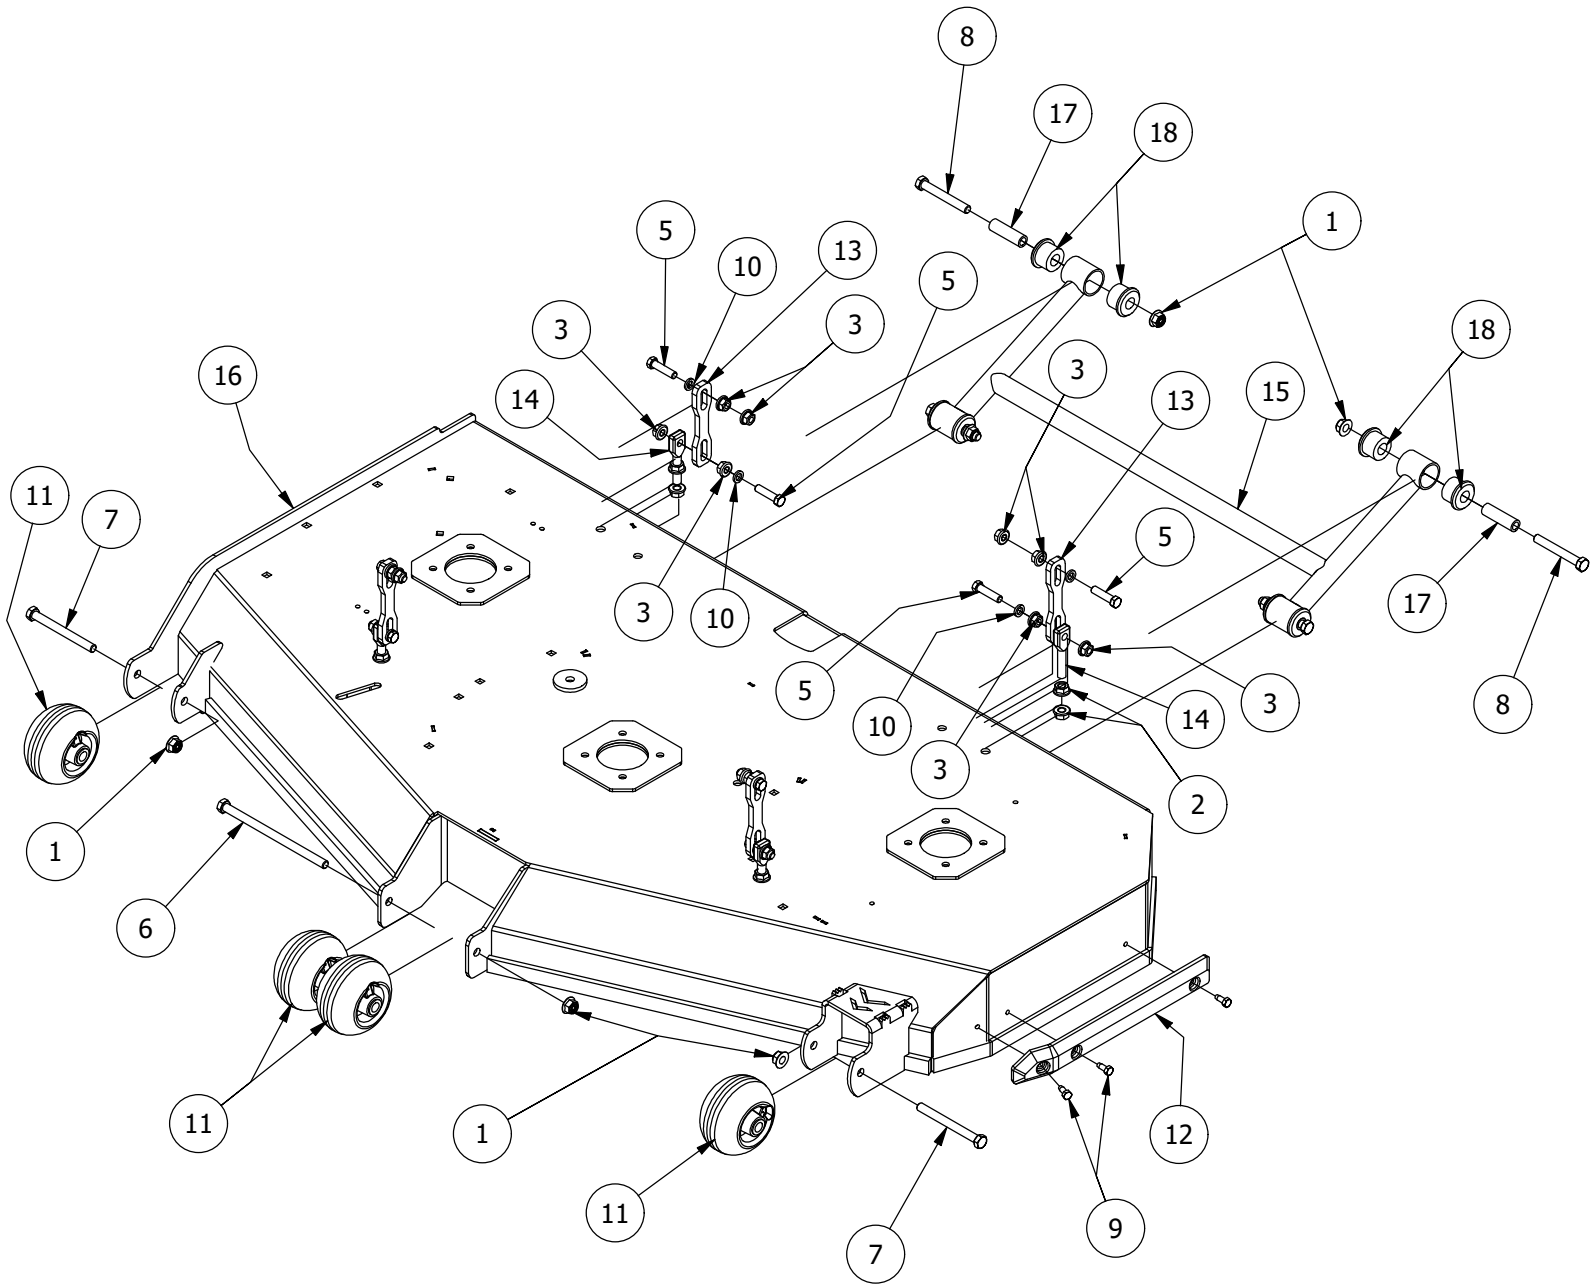

61" Deck Scalping Wheels and Stabilizer Assembly

61" Deck Scalping Wheels and Stabilizer Assembly			
ITEM	QTY	PART NUMBER	DESCRIPTION
1	7	413-0002-00	1/2-13 NYLON INSERT FLANGE NUT ZINC YELLOW
2	8	413-0005-00	1/2-13 HEX FLANGE NUT W/SERR ZINC YELLOW
3	16	413-0011-00	7/16-14 HEX FLANGE NUT W/SERR ZINC YELLOW
5	8	418-0011-00	7/16-14X 1-3/4 HEX C/S GR5 ZINC Yellow
6	1	418-0015-00	1/2-13 X 8-1/2 HEX C/S GR 2 ZINC YELLOW
7	2	418-0016-00	1/2-13 X 5 HEX C/S GR 2 ZINC YELLOW
8	4	418-0021-00	1/2-13 X 3-3/4 HEX C/S GR 5 ZINC
9	3	418-0262-00	5/16-18 X 3/4 IND HWH UNSLOT (F) TCS ZC/Y
10	8	419-0010-00	.443 ID X .750 OD X .125 THK NYLON BLACK
11	4	422-0001-00	Anti-Scalp Wheel
12	1	429-0001-00	Mower Nylon Deck Guard
13	4	435-0007-00	Mower Deck Link
14	4	448-0001-00	Mower Deck Height Adjustment Stud
15	1	490-0014-03	Mower 54"/61" Deck Frame Stabilizer Assembly
16	1	490-0456-03	61" Stand On Deck Assembly
18	8	732-2000-00	Large MTV A-Arm Bushing
17	4	732-2001-00	Large MTV A-Arm Bushing Sleeve