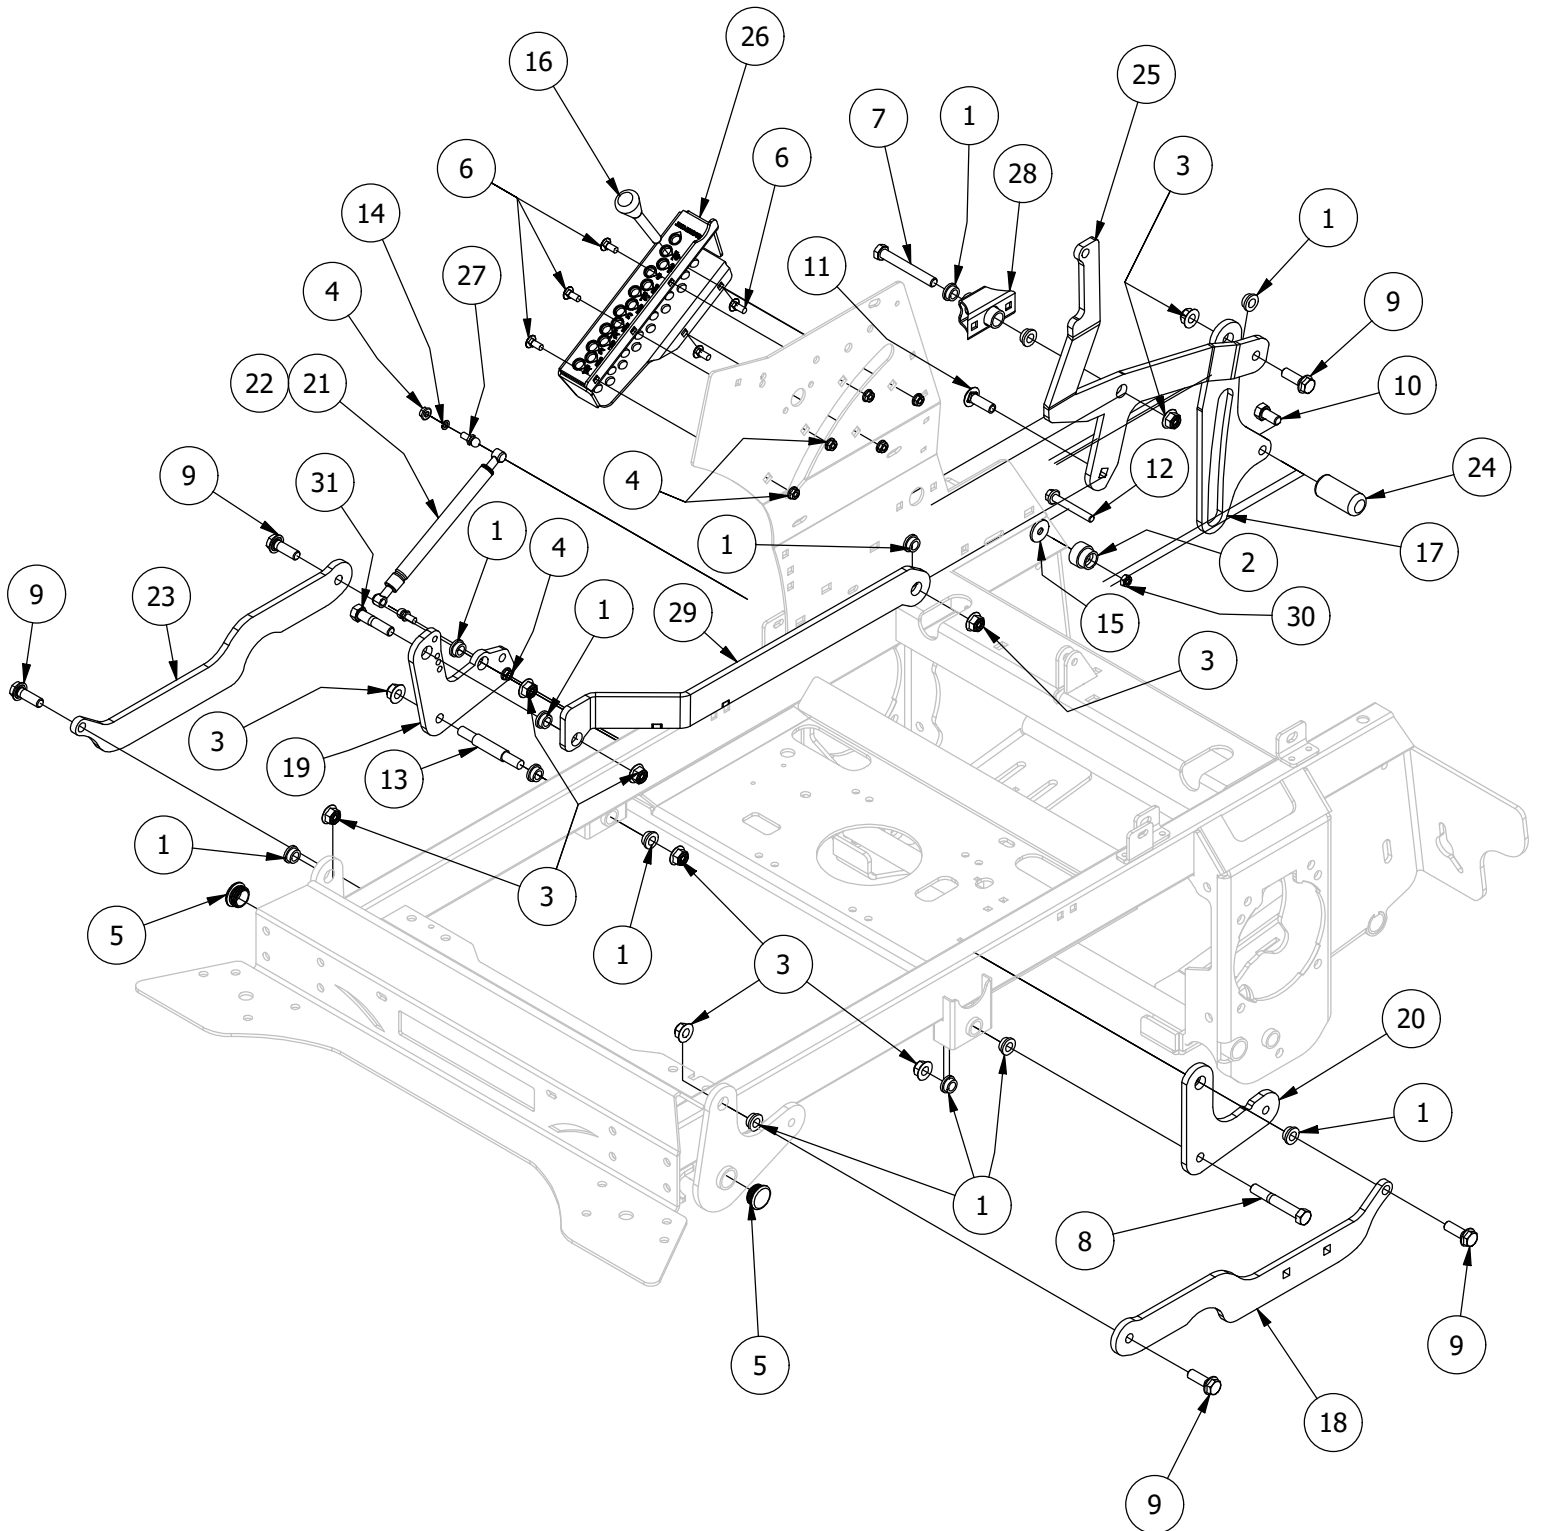

Deck Height Adjuster Assembly

Deck Height Adjuster Assembly

ITEM	QTY	PART NUMBER	DESCRIPTION
1	13	410-0009-00	1/2" ID X 3/4" OD X 3/8" LENGTH FLANGE BUSHING
2	1	410-0074-00	Stand On Deck Height Bushing
3	11	413-0002-00	1/2-13 NYLON INSERT FLANGE NUT ZINC YELLOW
4	7	413-0022-00	5/16-18 HEX FLANGE NUT W/SERR ZINC YELLOW
5	2	414-0015-00	1-1/4" Round Tube Plug
6	5	418-0008-00	5/16-18 X 3/4 CARRIAGE BOLT ZINC
7	1	418-0021-00	1/2-13 X 3-3/4 HEX C/S GR 5 ZINC
8	1	418-0042-00	1/2-13 X 3-1/2 HEX C/S GR 5 ZINC YELLOW
9	5	418-0047-00	1/2-13 X 1-1/2 HEX FLANGE BOLT GR 8 ZINC YELLOW
10	1	418-0247-00	1/2"-13x2-1/4 Gr8 Hex Cap Scr
11	1	418-0248-00	1/2-13 X 1-1/2 CARRIAGE BOLT (GR.5) ZC/YEL
12	1	418-0274-00	3/8-16 X 2-3/4 HEX FLANGE BOLT (GR.8) ZC/YEI
13	1	418-0276-00	Rear Deck Height Bolt (Machined)
14	1	419-0009-00	5/16 SPLIT LOCKWASHER ZINC
15	1	419-0028-00	flat washer 1.25OD-.38ID- .125 thick Black Plastic
16	1	420-0009-00	Stand On Deck Height Adjuster Magnetic Pin
17	1	426-0466-03	Stand On Foot Peg Mount Plate
18	1	426-0468-03	Stand On Deck Height Link Arm
19	1	426-0479-003	Stand On Deck Height Bracket Left Actuator Side
20	1	431-0004-00	Deck Height Brkt Right side
21	1	434-0001-00	Deck Gas Spring
22	1	434-0008-00	RZ Deck Assist Gas Spring
23	1	435-0009-00	Mower Deck Height Left Link Arm
24	1	435-0028-00	Stand On 1-1/4" Inch Foot Peg
25	1	439-0660-03	Stand On Deck Height Arm Pivot bracket
26	1	439-0676-03	Stand On Deck Height Pin Bracket
27	2	487-0005-00	Control Arm Damper Ball Stud
28	1	490-0428-03	Stand On Height Indicator Assembly
29	1	490-0435-03	Stand On Rear Deck Height Link Assembly
30	1	613-2004-00	3/8"-16 Nyloc Jam Nut
31	1	618-6066-00	1/2"-13x2-1/4 Gr8 Hex Cap Scr