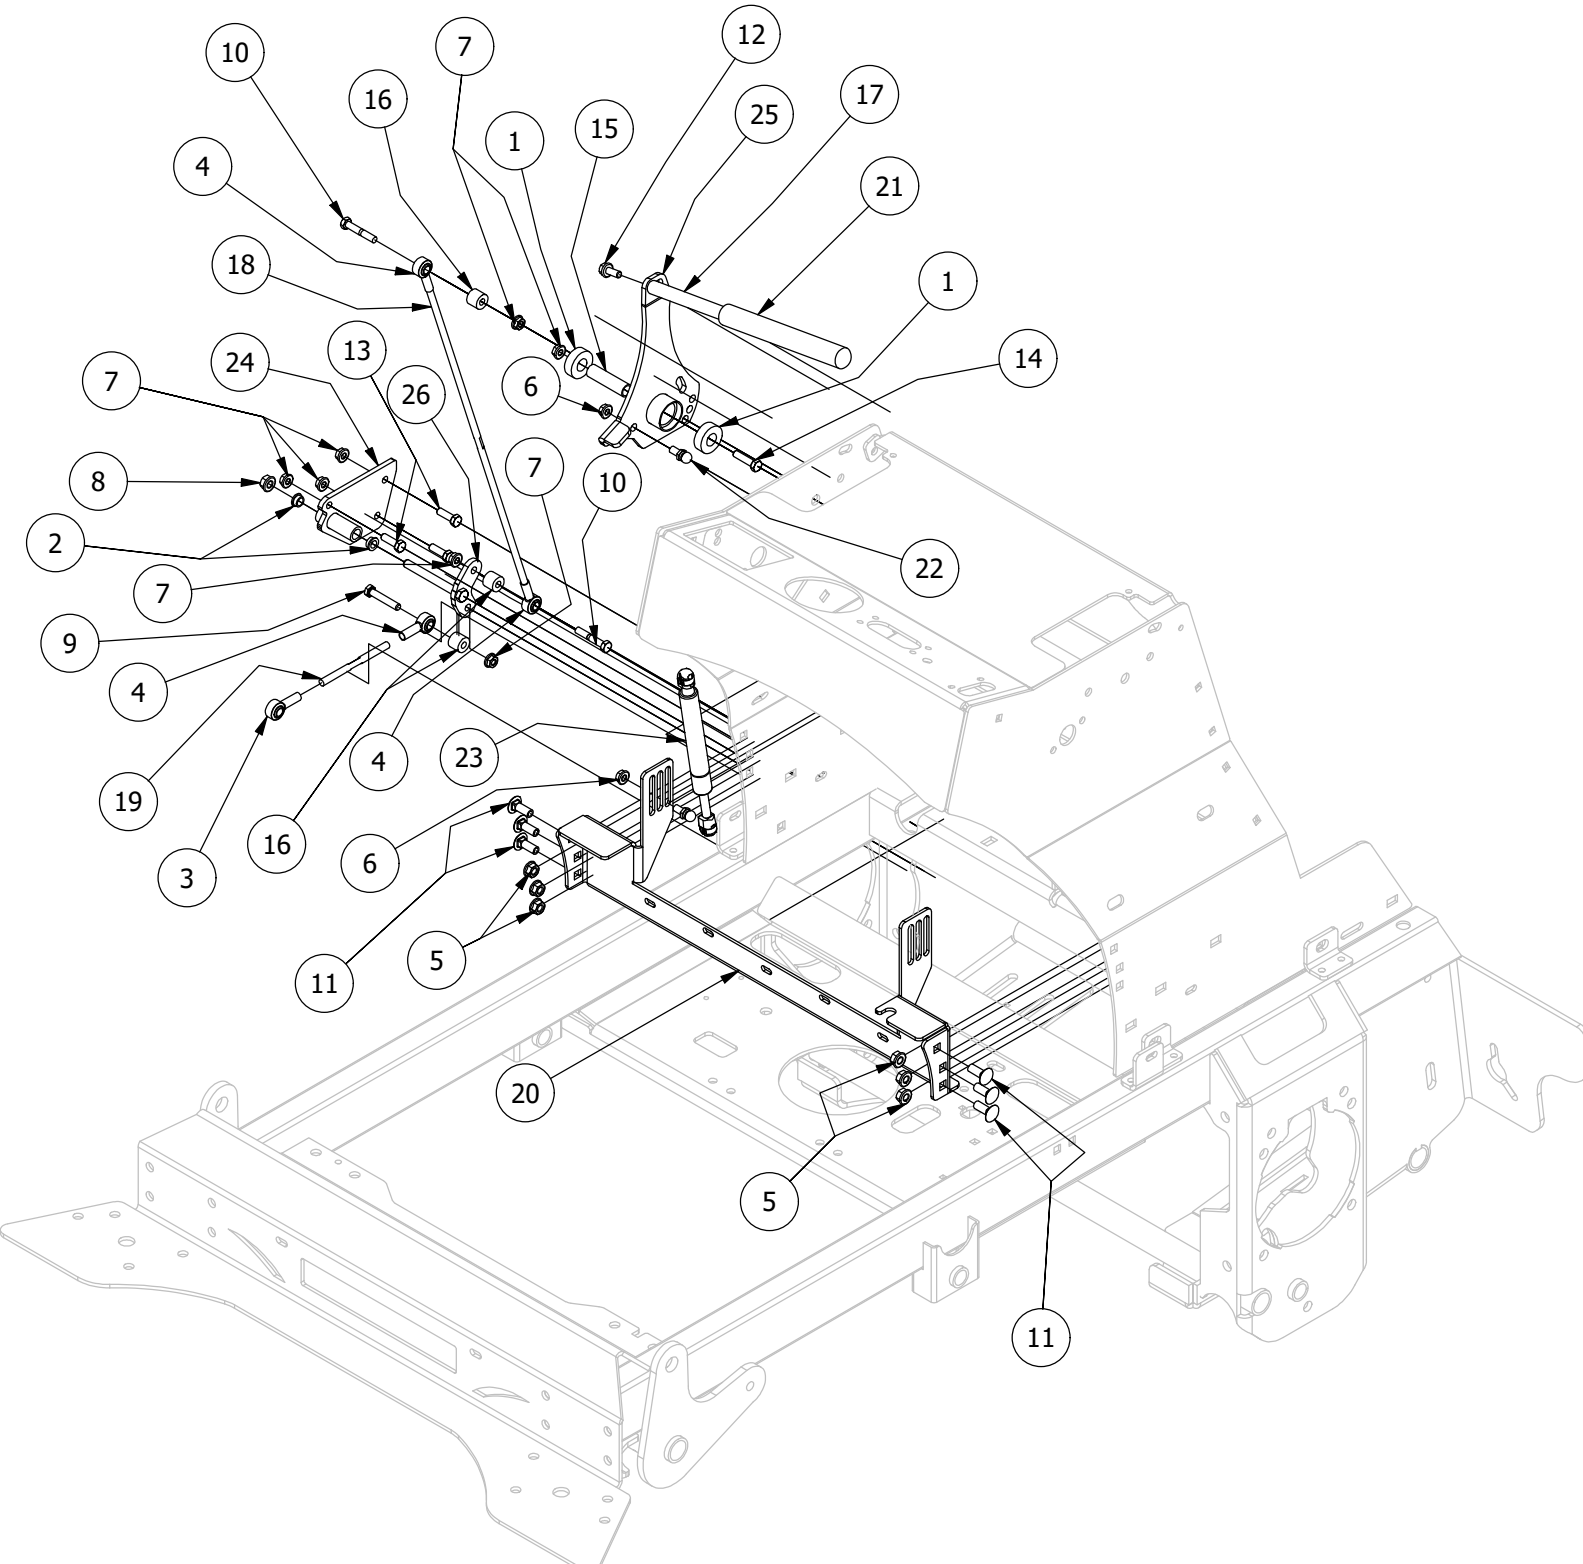

Right Drive Arm Assembly

Right Drive Arm Assembly			
ITEM	QTY	PART NUMBER	DESCRIPTION
1	2	410-0005-00	5/8" ID X 1-3/8" OD X 7/16" THK BEARING
2	2	410-0067-00	Bronze Bushing
3	1	410-0070-00	5/16-24 SPHERICAL ROD END ZINC LEFT HAND THD FEMALE
4	3	410-0071-00	5/16-24 SPHERICAL ROD END ZINC RIGHT HAND THD FEMALE
5	6	413-0020-00	3/8-16 HEX FLANGE NUT W/SERR ZINC YELLOW
6	2	413-0022-00	5/16-18 HEX FLANGE NUT W/SERR ZINC YELLOW
7	7	413-0027-00	5/16-18 NYLON INSERT FLANGE LOCKNUT ZC YELLOW
8	1	413-0029-00	3/8-16 NYLON INSERT FLANGE L/NUT ZC YELLOW
9	1	418-0024-00	5/16-18 X 1-3/4 HEX C/S GR 5 ZINC
10	2	418-0027-00	5/16-18 X 1-3/4 HEX C/S GR 2 ZINC
11	6	418-0045-00	3/8-16 X 1 Carriage Bolt Zinc Yellow
12	1	418-0048-00	5/16-18 X 3/4 HEX FLANGE BOLT GR 8 ZC YELLOW
13	3	418-0108-00	5/16 x1 Hex C/S (GR8) ZC/Yel
14	1	418-0109-00	5/16- 18 x 1 1/4 Hex C/S (GR.8) ZC/Yel
15	1	425-0004-00	Mower Drive Arm Hub & Deck Lift Arm Spacer
16	3	425-0030-00	Stand On Drive arm pivot spacer
17	1	435-0027-00	Stand On Drive Handle Rod
18	1	435-0030-00	Stand On Upper Drive Rod (Long)
19	1	435-0031-00	Stand on Bottom Transmission Drive Arm Rod
20	1	439-0679-03	Stand On drive arm gas shock mount bracket
21	1	484-0003-00	Stand Up Mower Drive Arm Grip
22	2	487-0005-00	Control Arm Damper Ball Stud
23	1	487-0011-00	Stand-On Mower Control Handle Damper
24	1	490-0426-03	Stand On Right Lower Drive Arm Pivot Assembly
25	1	490-0429-03	Stand On Left Drive Arm Bracket Assembly
26	1	490-0455-60	Stand on Drive Arm Pivot Bolt Assembly Right Side