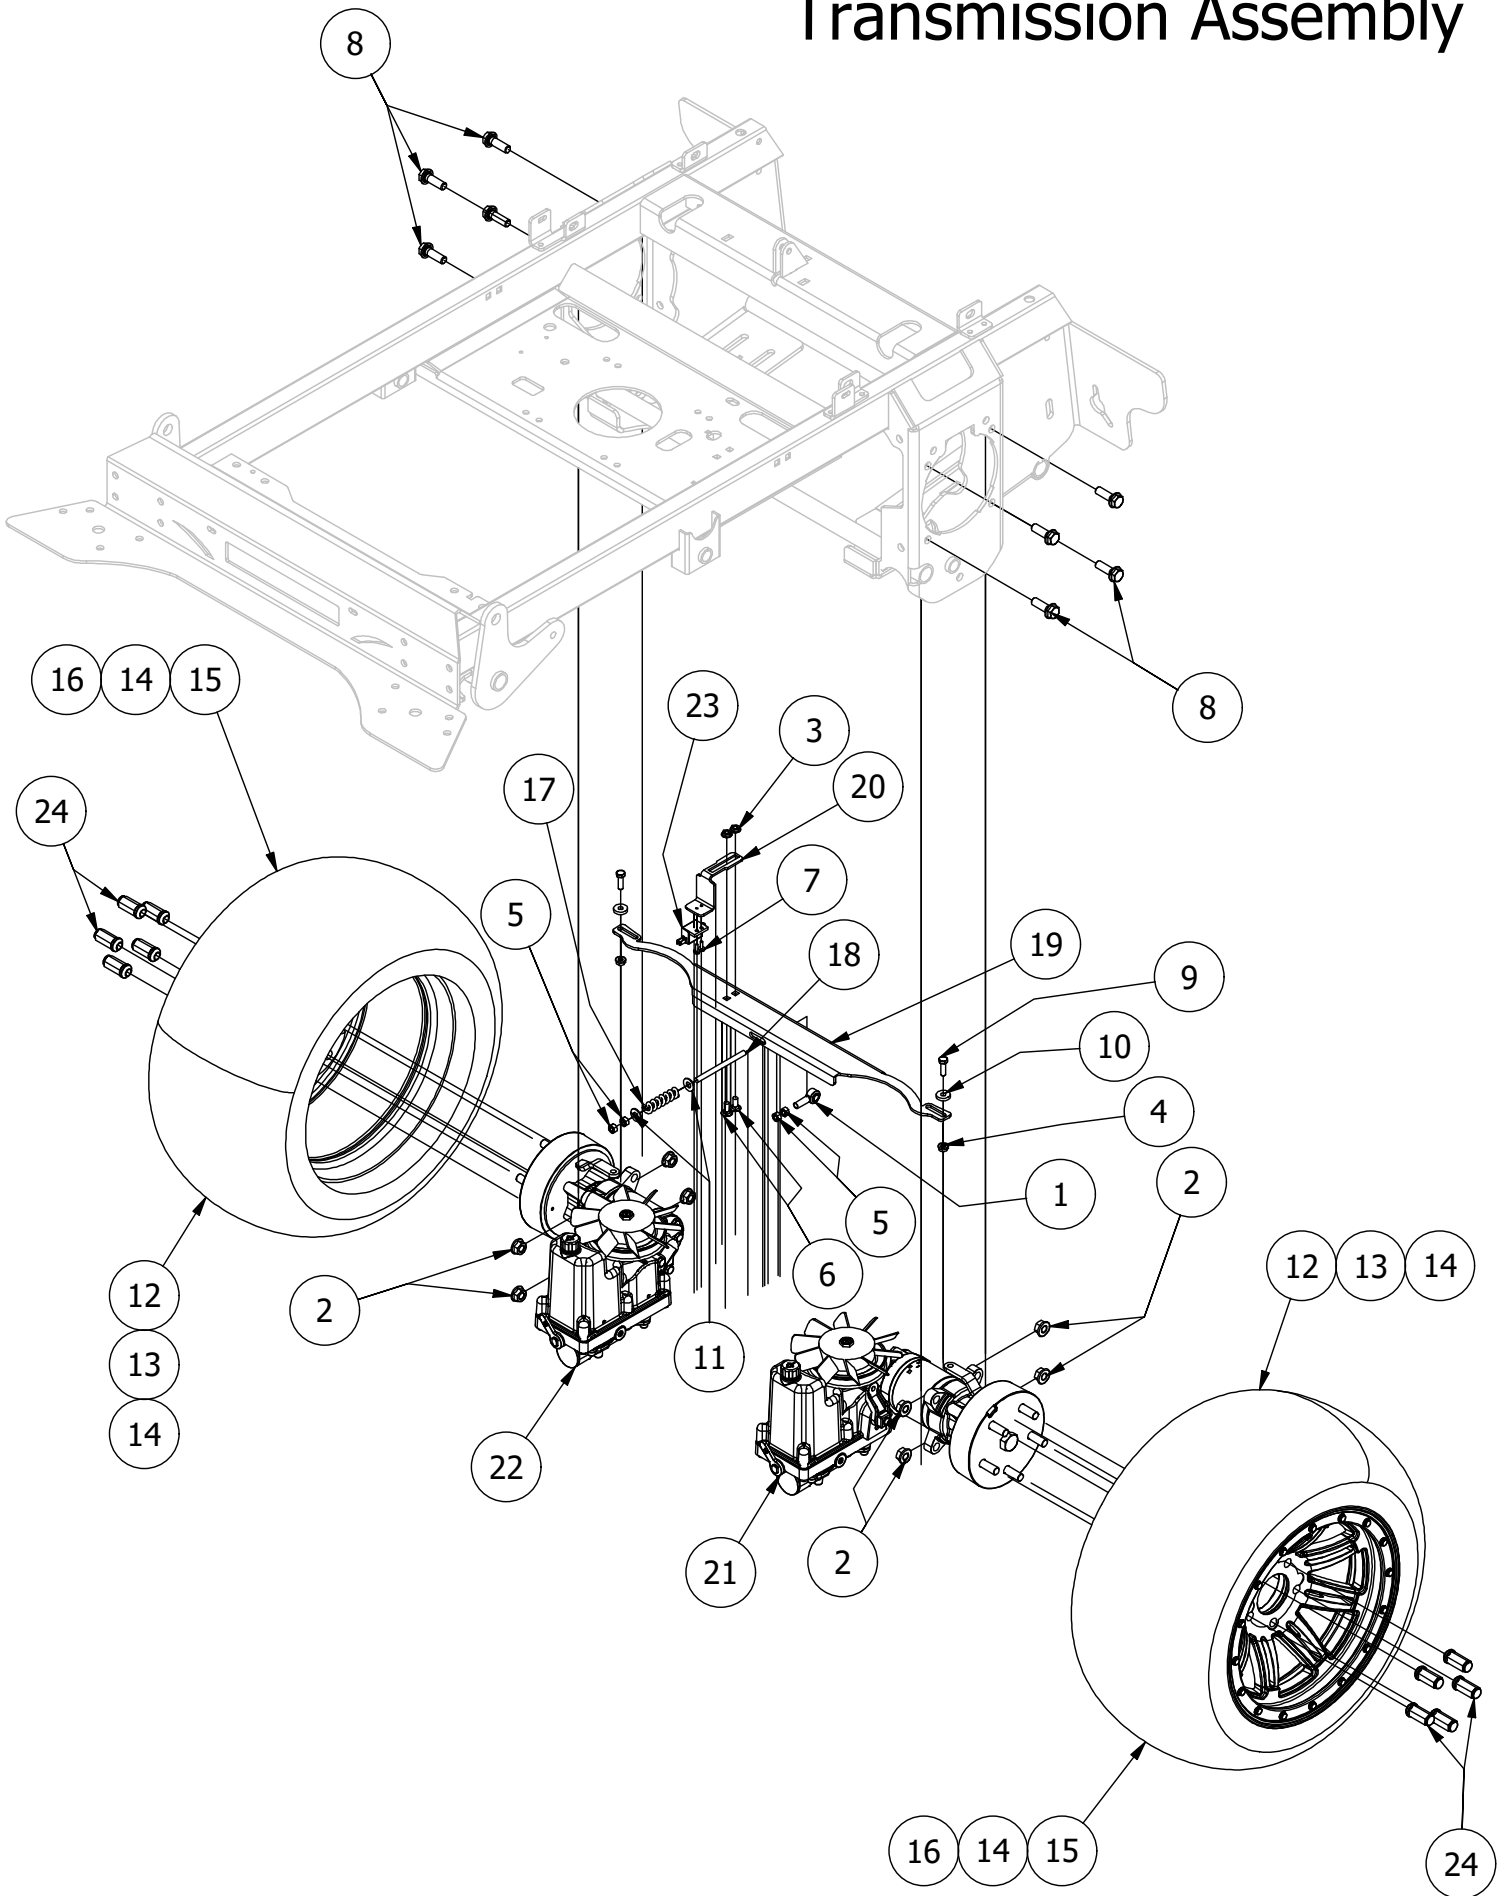

Transmission Assembly

Transmission Assembly			
ITEM	QTY	PART NUMBER	DESCRIPTION
1	1	410-0071-00	5/16-24 SPHERICAL ROD END ZINC RIGHT HAND THD FEMALE
2	8	413-0005-00	1/2-13 HEX FLANGE NUT W/SERR ZINC YELLOW
3	2	413-0006-00	5/16-18 HEX FLANGE NUT W/SERR ZINC
4	2	413-0027-00	5/16-18 NYLON INSERT FLANGE LOCKNUT ZC YELLOW
5	4	413-0035-00	5/16-24 HEX NUT ZINC
6	2	418-0008-00	5/16-18 X 3/4 CARRIAGE BOLT ZINC
7	2	418-0032-00	8-32 X 1/2 IND. HWH SLOT TYPE F TCS ZINC
8	8	418-0047-00	1/2-13 X 1-1/2 HEX FLANGE BOLT GR 8 ZINC YELLOW
9	2	418-0108-00	5/16 x1 Hex C/S (GR8) ZC/Yel
10	2	419-0006-00	.312 ID X .875 OD X .1875 THK F/W NYLON BLK
11	2	419-0007-00	5/16 Flat Washer
12	2	422-0005-00	2019 Mower XD Wheel and 24x14-R12 Tire
13	2	422-0006-00	24 x 14 R12 Soft Ride Radial Tire Only
14	2	422-0007-00	12 x 8.5 416 Style Wheel Only
15	2	422-0010-00	Alum Wheel Upgrade for 54" Deck (416 Wheel w/ 24x10.50-R12)
16	2	422-0029-00	Mower 24 x 10.5-12 Radial Tire
17	1	434-0016-00	Stand-On Brake Release Spring
18	1	435-0029-00	Stand On Brake Rod Short
19	1	439-0499-03	Stand on Mower Park Brake Bracket HTJ12
20	1	439-0661-03	Stand On Brake Interlock Bracket
21	1	450-0005-00	HTJ12 Parker Left Side Hydrostatic Transmission
22	1	450-0006-00	HTJ12 Parker Right Side Hydrostatic Transmission
23	1	486-0030-00	NO Plunger Limit Switch
24	10	613-0001-00	1/2 Lug Nut-44011- Front