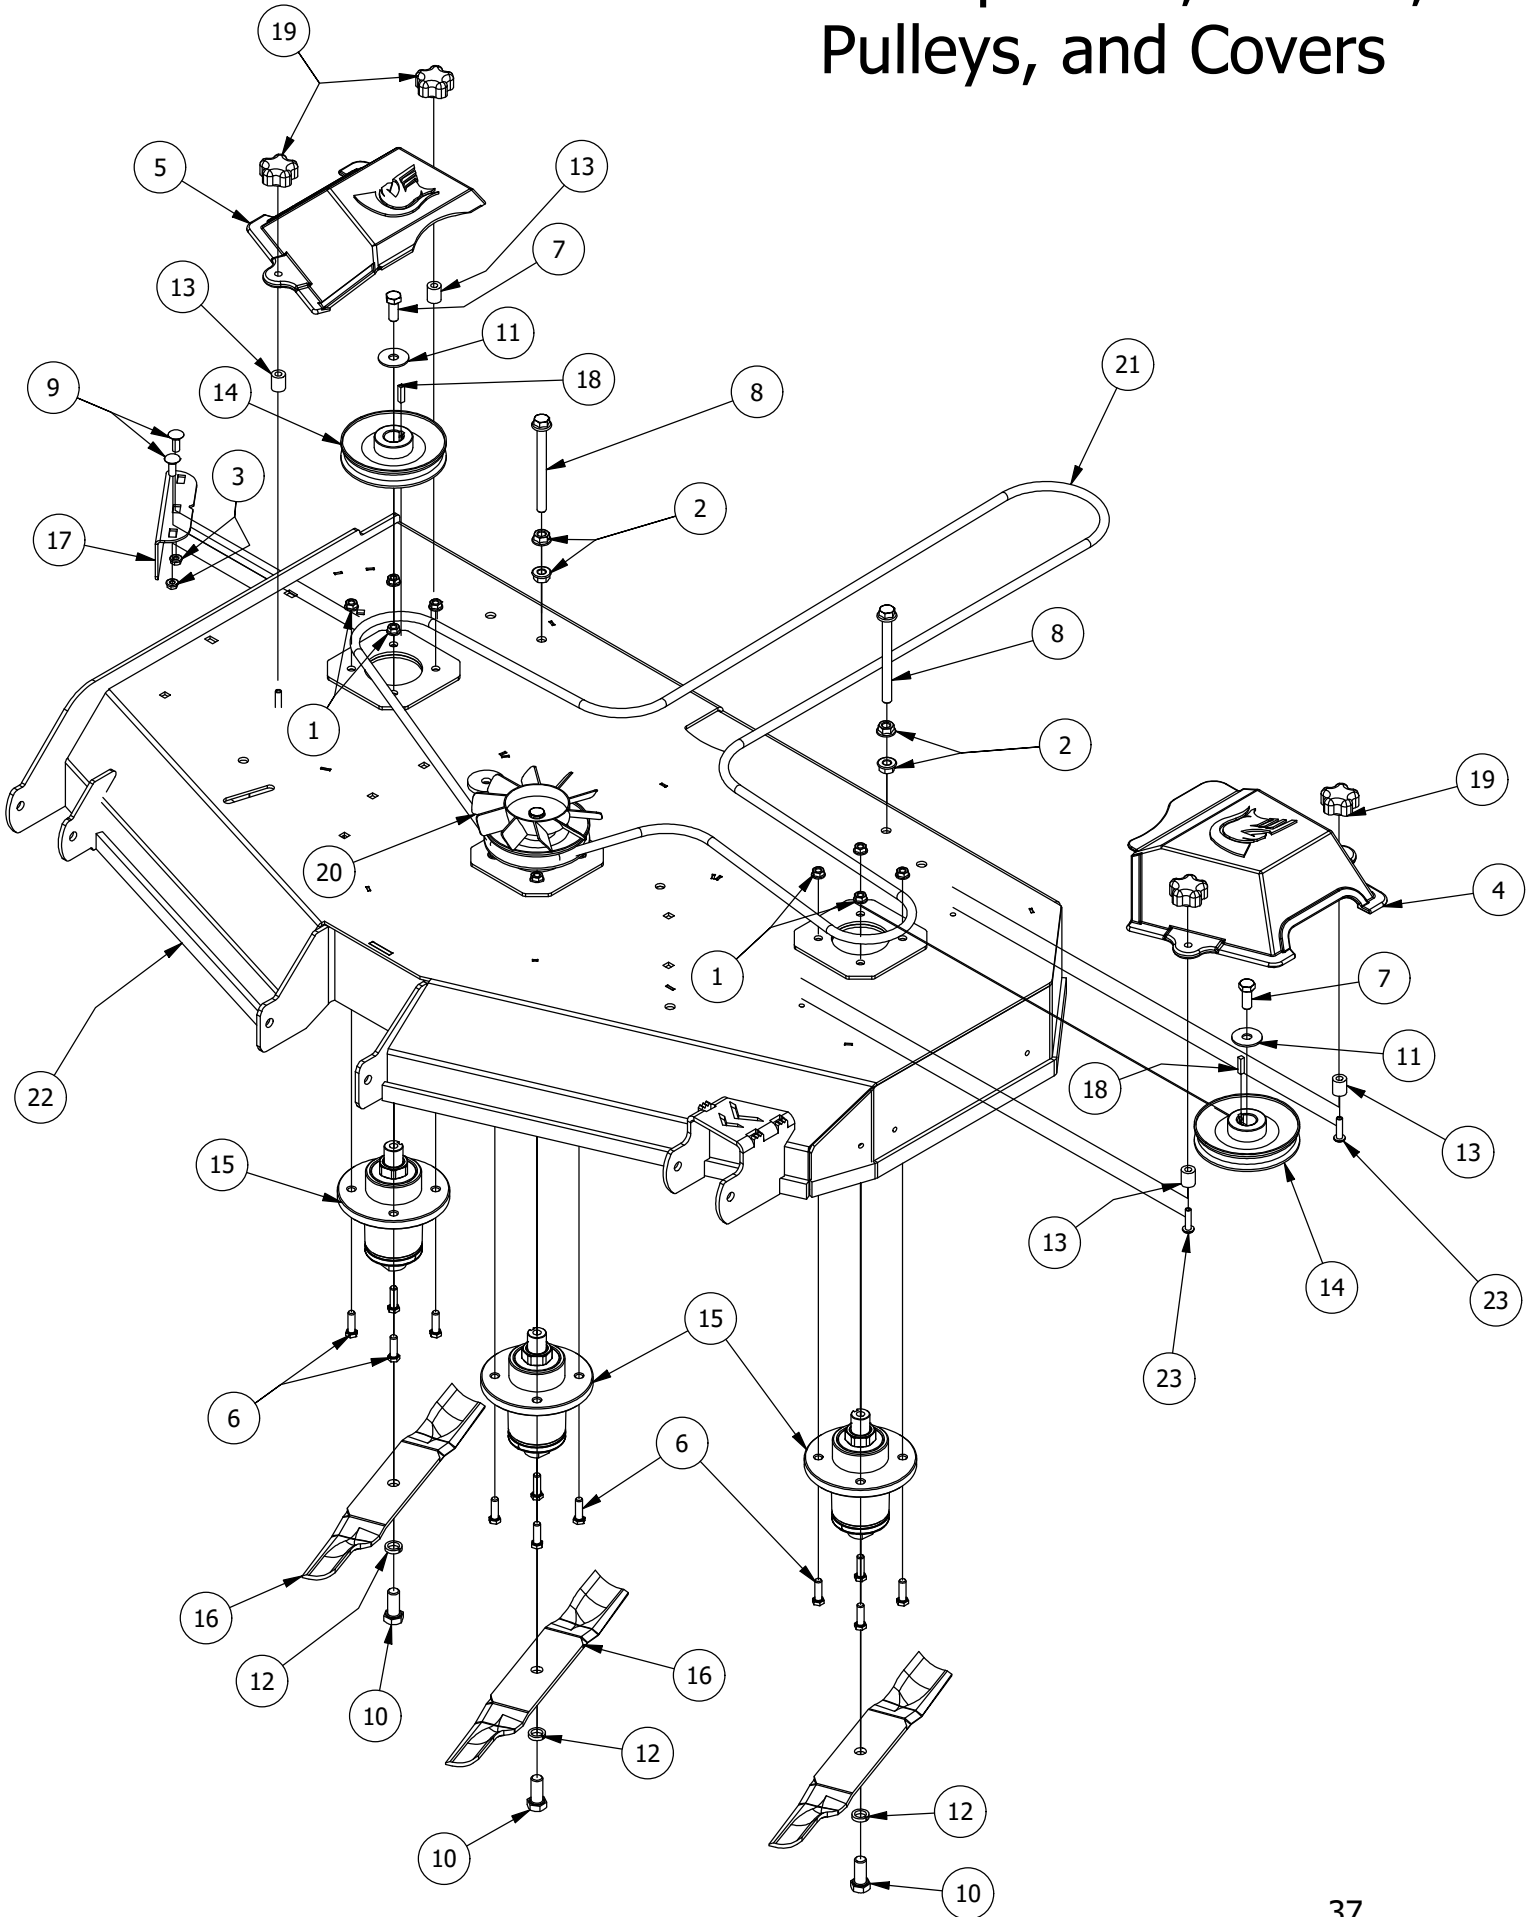

54" Spindles, Blades, Pulleys, and Covers

54" Spindles, Blades, Pulleys, and Covers

ITEM	QTY	PART NUMBER	DESCRIPTION
1	12	413-0004-00	3/8-16 HEX FLANGE NUT W/SERR ZINC
2	4	413-0005-00	1/2-13 HEX FLANGE NUT W/SERR ZINC YELLOW
3	2	413-0022-00	5/16-18 HEX FLANGE NUT W/SERR ZINC YELLOW
4	1	414-0018-00	48" & 54" Deck Left Pulley Cover
5	1	414-0032-00	Right Pulley Cover 54" Stand on
6	12	418-0005-00	3/8-16 x 1-1/4 Hex Bolt GR5
7	3	418-0006-00	1/2-20 X 1-1/4 HEX C/S GR 5 ZINC
8	2	418-0009-00	1/2-13 X 5-1/2 HEX FLANGE BOLT GR 8 ZY
9	2	418-0045-00	3/8-16 X 1 Carriage Bolt Zinc Yellow
10	3	418-0078-00	5/8-11 X 1-1/2 HEX C/S GR 8 ZC YELLOW
11	3	419-0001-00	1/2" X 1-5/8 BELLEVILLE CUP WASHER ZINC YELLOW
12	3	419-0004-00	5/8 SPLIT LOCKWASHER ZINC
13	4	425-0029-00	Stand On Pulley Cover Spacer
14	3	433-0004-00	Deck Pulley 54"
15	3	437-0027-00	Stand-On Mower Deck Spindle
16	3	438-0001-00	54" Mower Deck Blade
17	1	439-0399-03	2020 RT&SRT/RZ 54 Deck Wiper Brkt
18	3	442-0001-00	1/4 X 1 SQUARE KEY STOCK
19	4	445-0005-00	5/16-18 5-LOBE (STAR) FEMALE SOFT TOUCH KNOB (1.90 DIA) BLK
20	1	450-0064-00	Stand-On Outside Pulley Fan
21	1	461-0017-00	Stand-On Mower 54" Deck Belt
22	1	490-0446-03	54" Stand On Deck Assembly
23	4	618-1008-00	5/16-18 x 1-1/4 Pan Torx Tri Lob Zinc