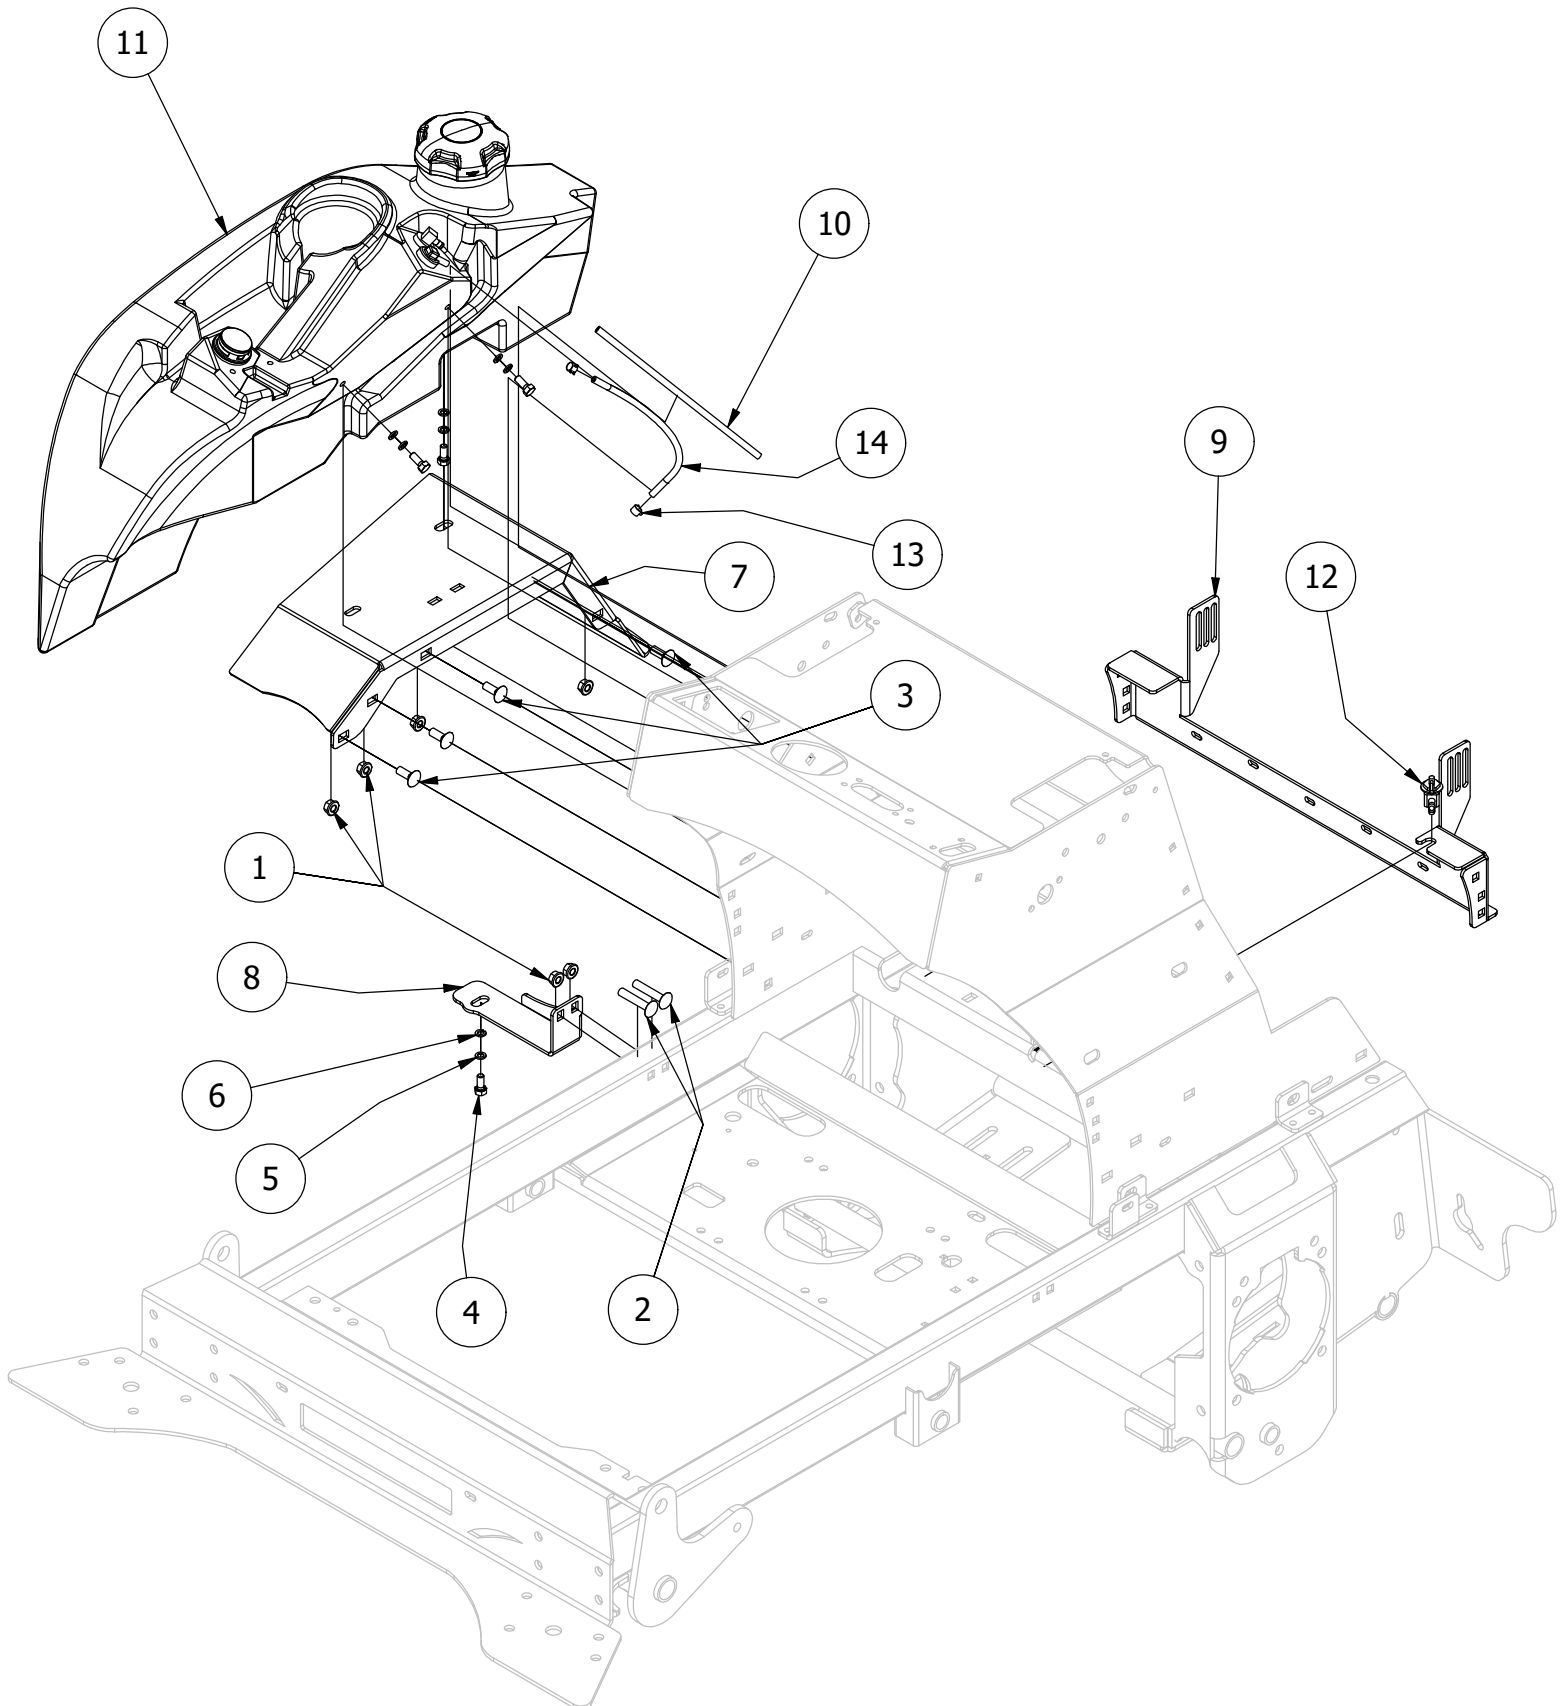

Right Gas Tank Assembly

Right Gas Tank Assembly			
ITEM	QTY	PART NUMBER	DESCRIPTION
1	6	413-0020-00	3/8-16 HEX FLANGE NUT W/SERR ZINC YELLOW
2	2	418-0033-00	3/8-16 X 2 CARRIAGE BOLT ZINC
3	4	418-0045-00	3/8-16 X 1 Carriage Bolt Zinc Yellow
4	4	418-0054-00	5/16-18 X 3/4 HEX C/S ZINC
5	4	419-0007-00	5/16 Flat Washer
6	4	419-0009-00	5/16 SPLIT LOCKWASHER ZINC
7	1	439-0653-03	Stand On Fender Right Side
8	1	439-0678-03	Stand On Fuel Tank Bracket Right Side
9	1	439-0679-03	Stand On drive arm gas shock mount bracket
10	1	451-0002-00	Mower Fuel Tank Black 3/16" Vent Tube
11	1	467-0026-00	Stand On Right Side Gas Tank Assembly
12	1	467-0030-00	Stand-On Fuel Selector/Shut Off Valve(Dapco 13667)
13	2	472-0004-00	1/2" (#8) Hose Clamp
14	1	751-1014-00	1/4 Fuel Line - Low Perm